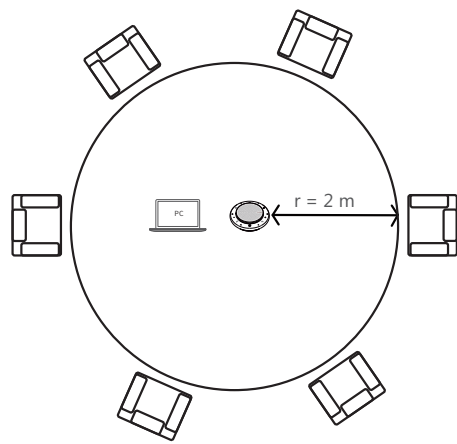

<p>General</p> <ul style="list-style-type: none"> • Speakerphone size: (Ø) 132.5 x (h) 35.5mm • Speakerphone weight: 320g • 8 touch buttons • Connectivity: USB 2.0 PNP & Bluetooth • USB cable length: 0.9 meter • Built-in Bluetooth 4.0 • Wireless range: 30 m • Power: USB/Lithium Polymer Battery <p>Battery</p> <ul style="list-style-type: none"> • Capacity: 3.85V/2450mAh • Charging time/power: 5 hours (USB 5V/500mA) • Talk time: 12 hours • Standby time: 450 days <p>Microphone</p> <ul style="list-style-type: none"> • Type: MEMS MIC (Analog) • Sensitivity: -42dB re. 1V/Pa • Signal to Noise Ratio (SNR): +59 dB 	<ul style="list-style-type: none"> • Frequency range - Conference mode: USB mode & Bluetooth mode 115 Hz to 7 KHz <p>Speaker</p> <ul style="list-style-type: none"> • Peak output power: 7W • Root Mean Square (RMS): 3W • Sensitivity: 82 dB SPL +/-3dB SPL @1m, 1W • Frequency range - Conference mode: USB mode & Bluetooth mode 100 Hz to 8 KHz • Frequency range - Music mode: USB mode 115 Hz to 16 KHz Bluetooth mode 115 Hz to 8 KHz <p>Audio</p> <ul style="list-style-type: none"> • Optima HD voice • Microphone pickup 2 meters • Full-duplex technology • Noise suppression (NS) • Digital Signal Processing (DSP) • Acoustic echo cancellation (AEC) 	<p>Package features</p> <ul style="list-style-type: none"> • Package content: <ul style="list-style-type: none"> - Yealink CP900 Speakerphone - Zipper Bag - BT50 (optional) - Quick Start Guide • Qty/CTN: 10 PCS • N.W/CTN: 4.9 kg • G.W/CTN: 5.3 kg • Giftbox size: 176 mm*155 mm*53 mm • Carton Meas: 325 mm*276 mm*188 mm <p>Compliance</p> <p>CE FCC Certification REACH ISO 9001</p>
---	--	--