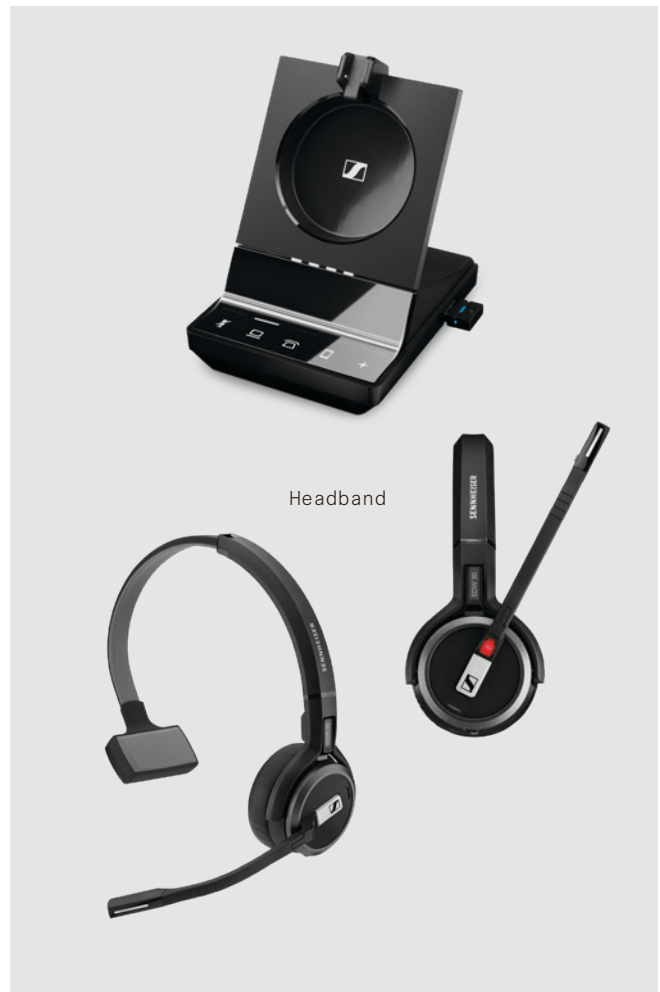

Learn more at sennheiser.com/sdw5000

Enhanced security

Security is a primary concern for a company's IT manager. SDW 5036 comes with advanced security protocols to ensure that all communication is kept confidential. The SDW 5000 Series is DECT Security certified** and designed with special focus on secure pairing, the most vulnerable part of a wireless system. The authentication process uses 128-bit keys and Protected Pairing ensures that sensitive pairing data cannot be intercepted over-the-air. Sennheiser HeadSetup™ Pro Manager allows the IT manager to disable Bluetooth®, call merging and conferencing mode if required.

*Connectivity depending on product variant

**DECT SECURITY is the trademark of DECT Forum. The trademark may only be applied to products with the written licence of DECT Forum.