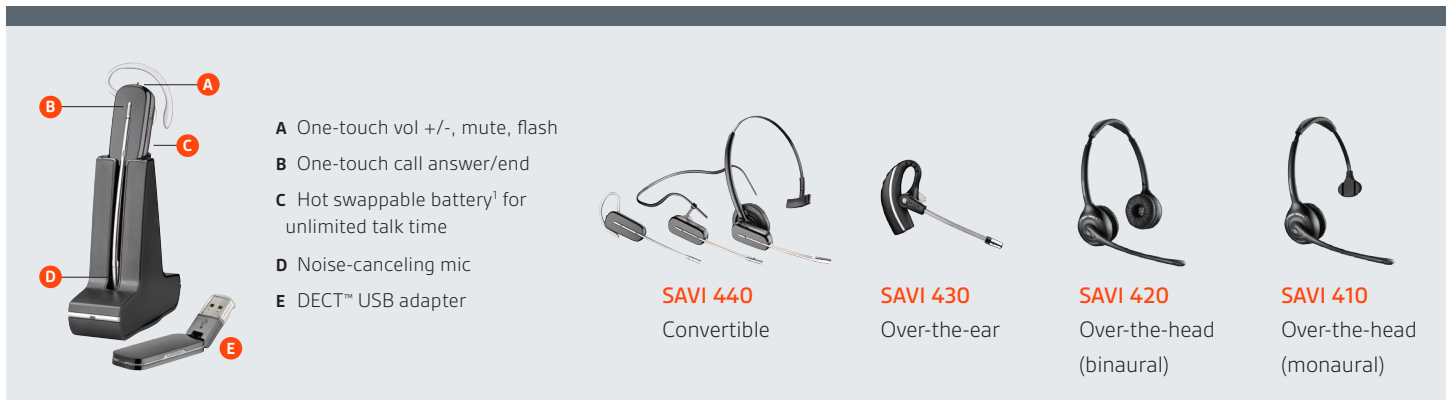

SAVI 400 SERIES

Wireless freedom that won't weigh you down

The Savi 400 Series offers the highest level of wearing style choice and best-in-class PC audio in a convenient, portable package. Whether you are in the office or remote, enjoy excellent audio quality, the ability to roam up to 300 feet from your PC, and a high-quality carrying case for increased portability.

Wireless PC collaboration

SAVI 400 SERIES

SUPERIOR CALL MANAGEMENT

- Manage PC voice communications with the only portable DECT™ wireless system on the market
- Hot swappable battery¹ (W440) lets you change battery mid-conversation delivering unlimited talk time
- One-touch call answer/end/flash, vol+/-, and mute from the headset for simple PC call management
- An energy-efficient adaptive power system, delivers longer talk and standby times

OUTSTANDING AUDIO QUALITY

- DECT technology provides better audio; eliminates interference from Wi-Fi networks
- Advanced wideband audio using CAT-iq technology for high definition voice quality
- Noise-canceling microphone reduces background noise interruptions, ensuring great audio quality and easing listener fatigue
- Enhanced Digital Signal Processing (DSP) provides more natural sounding voice

¹ Unlimited talk time with deluxe charging cradle kit, comes standard with the Savi 445. Available as an accessory with Savi 440.

² Download the latest release of Plantronics Hub to get one-touch call answer/end with these softphones.