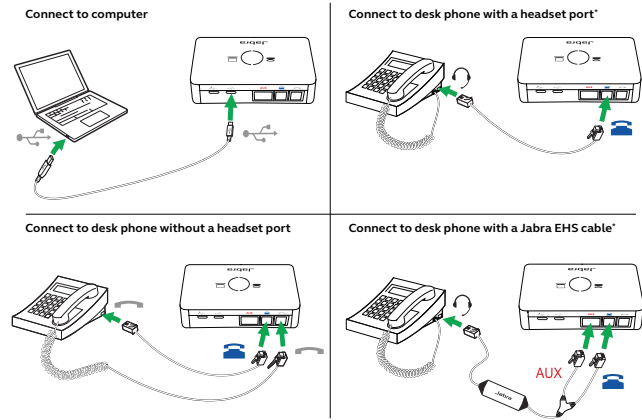

How to connect and use

First, connect your desk phone and/or computer to the back of the Jabra Link 950 using the cables supplied in the box. Plug your headset USB cable or Bluetooth adapter into the front of the Link 950. For information on your specific phone, refer to jabra.com/compatibilityguide

Calls are handled directly from your headset, since the Link 950 automatically connects the headset to the phone that receives a call. You can choose your preferred computer softphone client as default in Jabra Direct. If your softphone is not supported, the calls need to be handled directly in the softphone client.

Please note that an Electronic Hook Switch (EHS) adapter can be required to enable call control of desk phone calls from the headset. Alternatively, the call must be answered by pressing the answer button on the relevant desk phone. For more information, please refer to the user manual on jabra.com/support

* RJ45 and 3.5mm cables and Jabra EHS cable not supplied.

Specifications

Product name	Jabra Link 950 USB-A	Jabra Link 950 USB-C
Audio		
Digital signal processing (DSP)	Yes	Yes
Line filtering	Yes	Yes
Audio streaming	Yes	Yes
Volume synchronization	Yes	Yes
Deskphone and softphone switch	Yes	Yes
AC power supply	Yes - available as an accessory. Required for use with Jabra Evolve 40, Jabra Evolve 80, Jabra GN 1000, and Jabra devices when using the Jabra Link 360 Bluetooth adaptor.	
Connectivity		
Headset connector	USB-A	USB-C
Phone compatibility	Desk phone, softphone	Desk phone, softphone
Phone connection ports	Micro USB for computer softphone, RJ-9 for handset, RJ-9 for desk phone audio, RJ-45 for AUX	Micro USB for computer softphone, RJ-9 for handset, RJ-9 for desk phone audio, RJ-45 for AUX
Power connection	Micro USB for accessory power supply	Micro USB for accessory power supply
Extended Info		
Operating temperature	0 °C to 40 °C	0 °C to 40 °C
Storage temperature	-20 °C to 50 °C	-20 °C to 50 °C
General Info		
What's in the box	Link 950 in USB-A variant, desk phone RJ9 cable, USB-A computer softphone cable, USB-C computer softphone cable, Quick start guide	Link 950 in USB-C variant, desk phone RJ9 cable, USB-A computer softphone cable, USB-C computer softphone cable, Quick start guide
Packaging dimension (L x W x H)	142 x 94 x 53mm/5.59 x 3.70 x 2.08 inch	142 x 94 x 53mm/5.59 x 3.70 x 2.08 inch
Main unit dimension	105 x 60.6 x 23.6mm/4.14 x 2.39 x 0.93 inch	105 x 60.6 x 23.6mm/4.14 x 2.39 x 0.93 inch
Net weight	190.8g/0.42 Pound	190.8g /0.42 Pound
Gross weight	242.23g/0.53 Pound	242.23g/0.53 Pound
Materials used	PC/ABS 1200	PC/ABS 1200
Cord length (micro USB cable to connect to USB host)	1500mm/59 inch	1500mm/59 inch
Charging plug dimensions (D x W x H)	95 x 110 x40mm/3.74 x 4.33 x 1.57 inch	95 x 110 x40mm/3.74 x 4.33 x 1.57 inch
Warranty	2 years (all regions)	2 years (all regions)

Region	SKU	Description	EAN	UPC
Global	1950-79	Jabra Link 950 USB-A	5706991022032	706487019374
	2950-79	Jabra Link 950 USB-C	5706991022049	706487019381
	14207-48	Jabra Link 950 Power Supply US	N/A	706487019558
	14207-49	Jabra Link 950 Power Supply EU	5706991022209	N/A
	14207-50	Jabra Link 950 Power Supply UK	5706991022216	N/A
	14207-51	Jabra Link 950 Power Supply AU	5706991022223	N/A
	14207-52	Jabra Link 950 Power Supply CN	5706991022230	N/A
	14207-53	Jabra Link 950 Power Supply KR	5706991022247	N/A
	14207-54	Jabra Link 950 Power Supply IN	5706991022254	N/A

Jabra.com/Link950