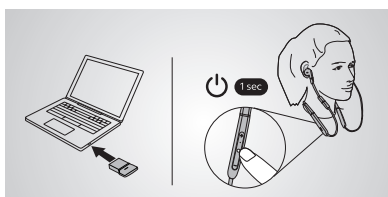

How to connect

Computer

The headset and the Bluetooth adapter are paired and ready for use. Press the Multi-function button to power on the earbuds.