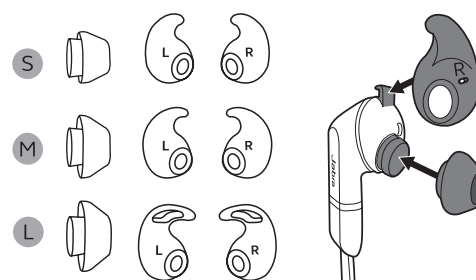

How to connect

Select the correct EarGel and EarWing

For optimal audio quality, mix and match the different EarGel and EarWing sizes to find the best fit for your ear.