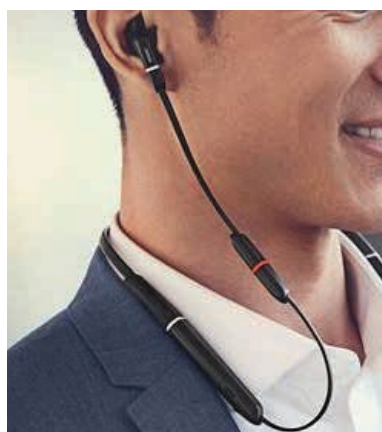

How to use

Busylight lets colleagues know you are not to be disturbed.