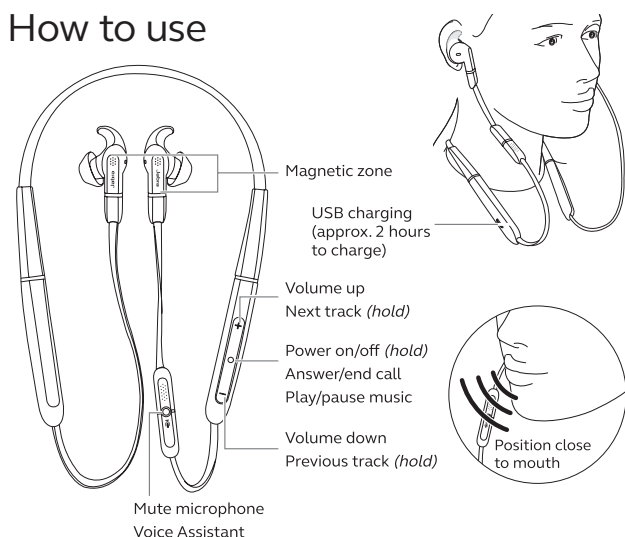

How to use

Busylight lets colleagues know you are not to be disturbed.