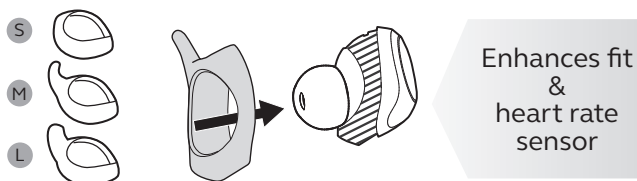

Advanced personalized fitness analysis

Our most accurate heart rate monitor and integrated app that tests and analyzes your fitness, advises on recovery and predicts your race pace. Real time guidance helps you get the most out of each workout.

*July 7, 2016. See facts on Jabra.com/commercial-claims

Reasons to choose

Jabra Elite Sport True Wireless Earbuds

- The most technically advanced true wireless sports earbuds
- Superior quality sound for calls and music
- Comfortable and secure cord-free fit
- Personalized fitness analysis and in-ear audio coaching
- Compatible with Apple iOS and Android smartphones

1 Customize fit

Select an EarGel or Foam Tip

Select an EarWing

2 Insert

Insert
the earbud into your ear.

Rotate
the earbud to fit snug inside your ear canal.

Tuck
the tip of the EarWing into the ridge of your ear.