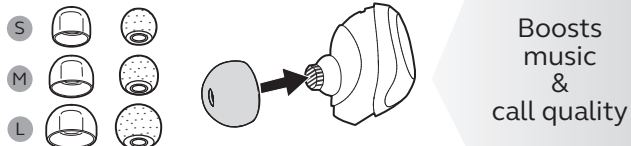

*July 7, 2016. See facts on Jabra.com/commercial-claims

Reasons to choose

Jabra Elite Sport True Wireless Earbuds

- The most technically advanced true wireless sports earbuds
- Superior quality sound for calls and music
- Comfortable and secure cord-free fit
- Personalized fitness analysis and in-ear audio coaching
- Compatible with Apple iOS and Android smartphones

1 Customize fit

Select an EarGel or Foam Tip

Select an EarWing

2 Insert

Insert
the earbud into your ear.

Rotate
the earbud to fit snug inside your ear canal.

Tuck
the tip of the EarWing into the ridge of your ear.