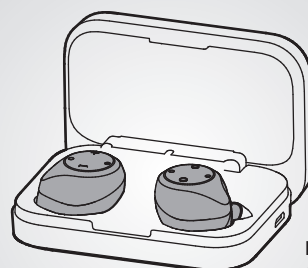

1 Customize fit

Select an EarGel or Foam Tip

Select an EarWing

2 Insert

Insert
the earbud into your ear.

Rotate
the earbud to fit snug inside your ear canal.

Tuck
the tip of the EarWing into the ridge of your ear.

3 Sound check

Pair your **Jabra Elite Sport** with your smartphone and fire up your favorite song. Check that the sound quality is crystal clear and that the bass is deep and powerful. For optimal performance, try each of the different EarGels, Foam Tips and EarWings - a proper seal of the ear canal is essential.

Pair to your phone

Recharge on-the-go

Up to **3** Hours battery

2 Recharges on-the-go

Low battery?
15 min charge is 1 hour of music

Enjoy up to **9 hours** on-the-go

The charging case recharges your **Jabra Elite Sport** up to 2 times.