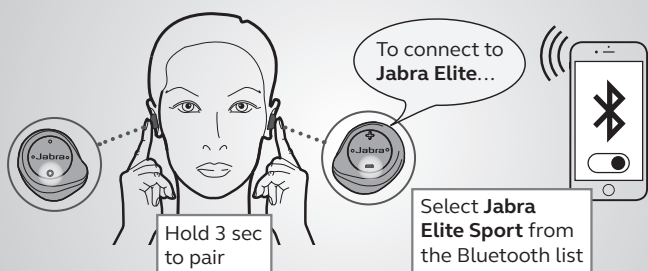

Pair to your phone