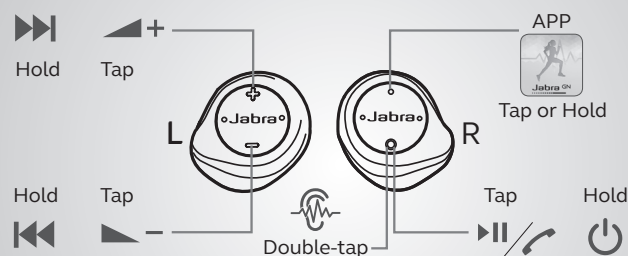

1 Customize fit

Select an EarGel or Foam Tip

Select an EarWing

2 Insert

Insert
the earbud into your ear.

Rotate
the earbud to fit snug inside your ear canal.

Tuck
the tip of the EarWing into the ridge of your ear.

3 Sound check

Pair your **Jabra Elite Sport** with your smartphone and fire up your favorite song. Check that the sound quality is crystal clear and that the bass is deep and powerful. For optimal performance, try each of the different EarGels, Foam Tips and EarWings - a proper seal of the ear canal is essential.

Pair to your phone

Recharge on-the-go

Up to **3** Hours battery

2 Recharges on-the-go

Low battery?
15 min charge is 1 hour of music

Enjoy up to **9 hours** on-the-go

The charging case recharges your **Jabra Elite Sport** up to 2 times.

Tap & Hold controls

Dual or single earbud (right ear) use

Double-tap for HearThrough

Pay attention to what's around you and engage in conversation without needing to remove **Jabra Elite Sport** from your ears.