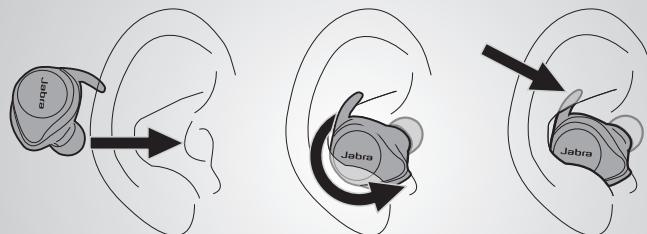

1 Customize fit

Select an EarGel or Foam Tip

Select an EarWing

2 Insert

Insert
the earbud into your ear.

Rotate
the earbud to fit snug inside your ear canal.

Tuck
the tip of the EarWing into the ridge of your ear.

3 Sound check

Pair your **Jabra Elite Sport** with your smartphone and fire up your favorite song. Check that the sound quality is crystal clear and that the bass is deep and powerful. For optimal performance, try each of the different EarGels, Foam Tips and EarWings - a proper seal of the ear canal is essential.

Pair to your phone

Recharge on-the-go

Up to **3** Hours battery

2 Recharges on-the-go

Low battery?
15 min charge is 1 hour of music

Enjoy up to **9 hours** on-the-go

The charging case recharges your **Jabra Elite Sport** up to 2 times.

Tap & Hold controls

Dual or single earbud (right ear) use

Double-tap for HearThrough

Pay attention to what's around you and engage in conversation without needing to remove **Jabra Elite Sport** from your ears.