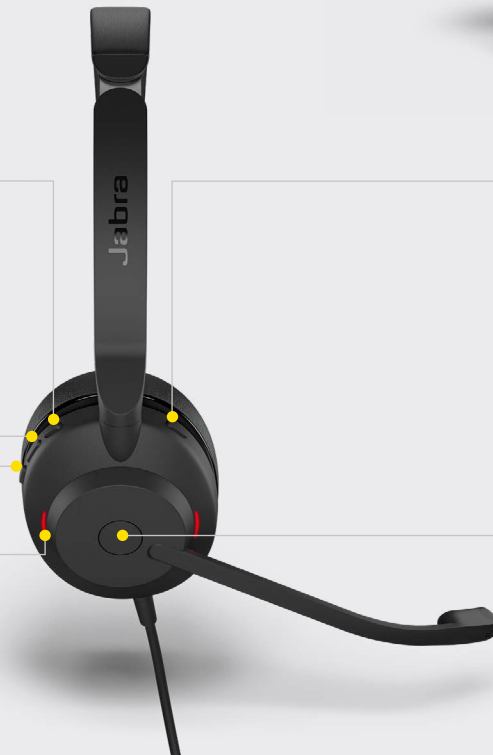

HOW TO USE

🔊+ Press x1

▶▶ Press and hold for 1 sec

▶|| Press x1

🔊- Press x1

◀◀ Press and hold for 1 sec

🔊- | 🔊+ Press volume + and volume - at same time to turn busylight on/off

🎧/🎧 Press x1 during a call

🔄/🔄 Press x1