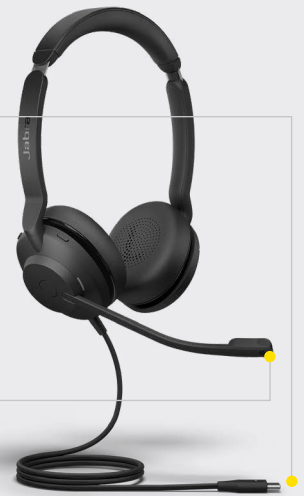

HOW TO START

Plug the Jabra Evolve2 30 into either a USB-A or USB-C port on your computer (depending on the USB variant of the headset).

Position the microphone near your mouth.