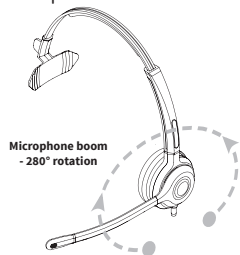

Freedom to switch from monaural to binaural to suit the way you work

The only headset you will ever need

PATENT PENDING No. 1405128.8

BOOM MODULE

Business boom module with microphone and speaker using wideband speakers and noise cancelling microphone. Plantronics compatible quick disconnect when used with our single and dual ear headbands to make a complete headset assembly.

Model No: TT3

Microphone boom - 280° rotation

MONAURAL HEADBAND

Business single ear headband assembly to be used together with the TT3 boom module to make a complete monaural headset assembly. Wideband enabled.

Model No: TT3 MON HEADBAND

BINAURAL HEADBAND

Business dual ear headband assembly to be used together with the TT3 boom module to make a complete binaural headset assembly. Wideband enabled.

Model No: TT3 BIN HEADBAND

FEATURES

- Designed, engineered and tested in the UK for peace of mind
- Unique design, enables quick and easy change from monaural to binaural headband
- Robust construction with "soft feel" finish
- Noise cancelling high clarity microphone system
- 'Put and Stay' boom arm with smooth ratchet system - holds boom in chosen position
- Wideband enabled - (future proofing for better sound on standard office telephones, soft phones and VOIP)
- Sure Fit headband with super comfort top head cushions and numbered stops to allow you to find your favoured headband size
- High comfort, background noise reducing, 50mm diameter plain leatherette ear cushions - optimised for comfort
- Industry standard Plantronics compatible quick disconnect - compatible with all phone systems
- Future possibility of over ear headband
- Rebranding opportunity available
- 2 years warranty - buy with confidence