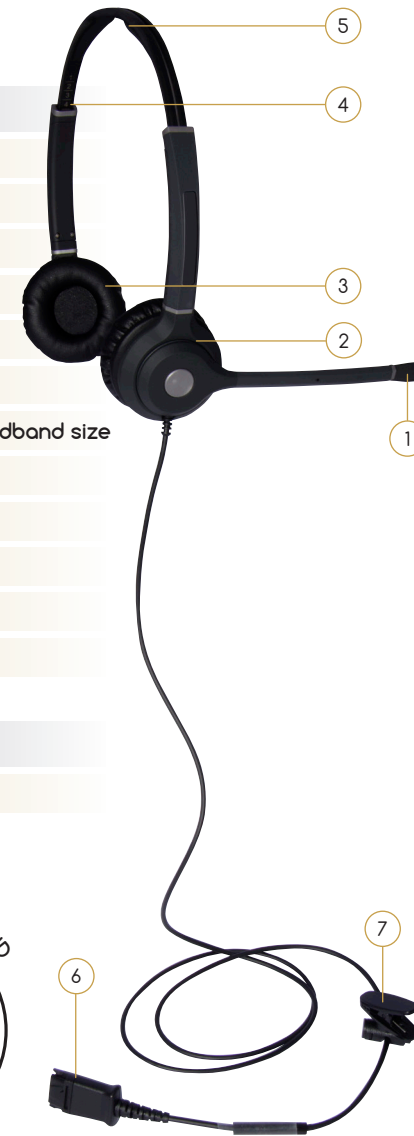

Model No: TT3

Microphone boom - 280° rotation

MONAURAL HEADBAND

Business single ear headband assembly to be used together with the TT3 boom module to make a complete monaural headset assembly. Wideband enabled.

Model No: TT3 MON HEADBAND

BINAURAL HEADBAND

Business dual ear headband assembly to be used together with the TT3 boom module to make a complete binaural headset assembly. Wideband enabled.

Model No: TT3 BIN HEADBAND

FEATURES

- Designed, engineered and tested in the UK for peace of mind
- Unique design, enables quick and easy change from monaural to binaural headband
- Robust construction with "soft feel" finish
- Noise cancelling high clarity microphone system
- 'Put and Stay' boom arm with smooth ratchet system - holds boom in chosen position
- Wideband enabled - (future proofing for better sound on standard office telephones, soft phones and VOIP)
- Sure Fit headband with super comfort top head cushions and numbered stops to allow you to find your favoured headband size
- High comfort, background noise reducing, 50mm diameter plain leatherette ear cushions - optimised for comfort
- Industry standard Plantronics compatible quick disconnect - compatible with all phone systems
- Future possibility of over ear headband
- Rebranding opportunity available
- 2 years warranty - buy with confidence

ACCESSORIES INCLUDED

- Headset storage bag • User Guide • Clothing Clip

1. Noise-cancelling microphone
2. Ratchet stop boom arm
3. Larger 50mm diameter, high comfort, background noise reducing ear cushion
4. Adjustable headband
5. Super comfort top head cushions
6. Plantronics compatible quick disconnect
7. Clothing clip