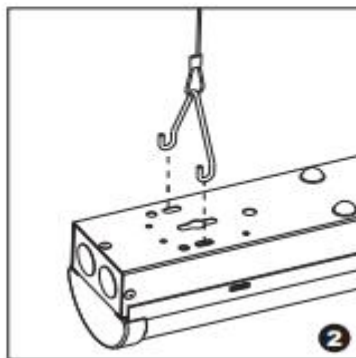

Linkable:

Mount Option:

With wire harness connection kit included for connecting power between Surface or Suspension

PACKAGING

Fixture	Outer box (L*W*H)(In)	Qty/Ctn (pcs)	Package Weight(lbs)
4FT	50.59*7.48*7.68	4	21.83
8FT	98.62*7.48*7.68	4	41.01

INSTALLATION

A Surface mount installation

B Suspension installation

The upper connection

Connection to the luminaire