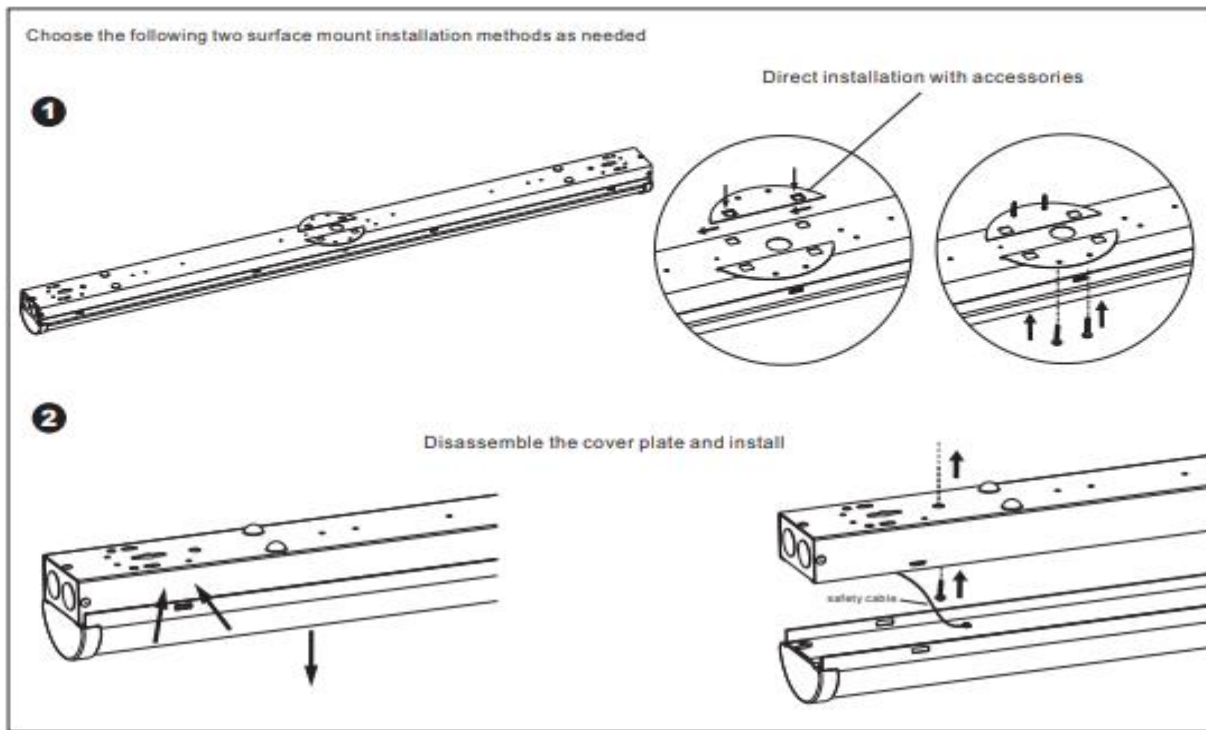

SPECIFICATION

LED Linear Light

Hanging Accessories

Wall Mount Accessories

Wire Nuts

Maximum Overall	A	B	C
40w	48.3in	3.19in	3.19in
64w	96.1in	3.19in	3.19in

Input Voltage:	120-277VAC
Lumens:	130LM/W
Color Temperature:	3000K/4000K/5000K (3CCT)
Operating Frequency:	50/60Hz
Working Temperature:	-4F ~ 105F
Color Rendering Index:	>80
Life Span:	Over 50,000
Environment Locations:	IP20 (Indoor Use Only)
Beam Angle:	110°
PF:	0.95
Dimming:	0-10V Dimmable
Housing:	Aluminum Heatsink for Efficient Heat Dissipation.

Linkable:

Mount Option:

With wire harness connection kit included for connecting power between Surface or Suspension

PACKAGING

Fixture	Outer box (L*W*H)(In)	Qty/Ctn (pcs)	Package Weight(lbs)
4FT	50.59*7.48*7.68	4	21.83
8FT	98.62*7.48*7.68	4	41.01

INSTALLATION

A Surface mount installation

B Suspension installation

The upper connection

Connection to the luminaire