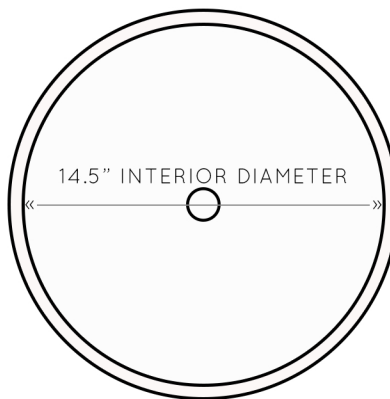

## DIMENSIONS

Due to the handcrafted nature of our product sizes may vary up to 0.5" on either side of our standard dimensions. Sink sets will also vary in size.

15.5" EXTERIOR DIAMETER  
6" EXTERIOR HEIGHT  
14.5" INTERIOR DIAMETER  
5" INTERIOR DEPTH  
1.75" DRAIN HOLE

## PRODUCT DIAGRAM

«—15.5" EXTERIOR DIAMETER—»

«—15.5" EXTERIOR DIAMETER—»

«—14.5" INTERIOR DIAMETER—»