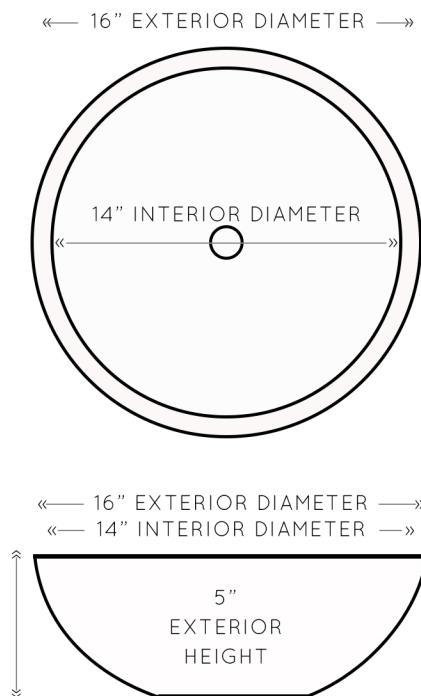

PRODUCT DIAGRAM

RECOMMENDATIONS

Have sink on site for best and most accurate templating.

Every sink will vary slightly. Matching sink sets should be templating individually.

Grid, Pop Up, or Umbrella Vessel Drain is required for all sinks because of no overflow. Drains with overflow system will NOT work with our sinks.

An Air Admittance Valve installed in the plumbing will allow air to enter pipes for faster water drainage.

indikoi

HANDCRAFTED IN BOZEMAN, MONTANA

VISIT OUR WEBSITE WWW.INDIKOI.COM FOR MORE SINKS, LIGHTING, AND POTTERY