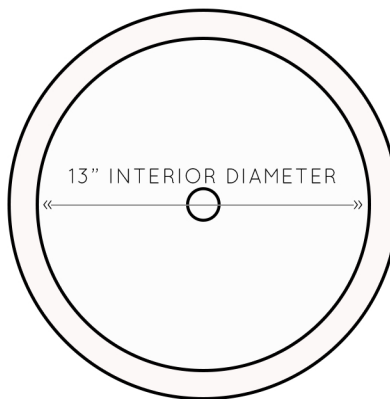

DIMENSIONS

Due to the handcrafted nature of our product sizes may vary up to 0.5" on either side of our standard dimensions. Sink sets will also vary in size.

17.5" EXTERIOR DIAMETER
6.5" EXTERIOR HEIGHT
13" INTERIOR DIAMETER
5.5" INTERIOR DEPTH
2.25" RIM WIDTH
1.75" DRAIN HOLE

MOD304
SKY CRYSTAL

PRODUCT DIAGRAM

«—17.5" EXTERIOR DIAMETER—»

«—17.5" EXTERIOR DIAMETER—»

«—13" INTERIOR DIAMETER—»

RECOMMENDATIONS

Have sink on site for best and most accurate templating.

Every sink will vary slightly. Matching sink sets should be templating individually.