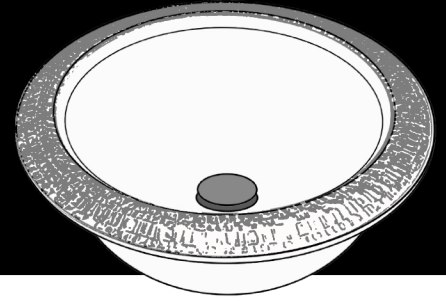

# METRO

VESSEL OR DROP-IN MOUNT

## PRODUCT INFO

Handcrafted in the USA  
High Fire Porcelain China  
Crystalline Glaze  
Vessel Mount Sink  
Drop-In Mount Sink  
Available in 4 colors  
Requires "vessel style drain"  
1 Year Limited  
Manufacturers Warranty

## DIMENSIONS

Due to the handcrafted nature of our product sizes may vary up to 0.5" on either side of our standard dimensions. Sink sets will also vary in size.

17.5" EXTERIOR DIAMETER  
6.5" EXTERIOR HEIGHT  
13" INTERIOR DIAMETER  
5.5" INTERIOR DEPTH  
2.25" RIM WIDTH  
1.75" DRAIN HOLE

## PRODUCT DIAGRAM

«—17.5" EXTERIOR DIAMETER—»

«—17.5" EXTERIOR DIAMETER—»

«—13" INTERIOR DIAMETER—»