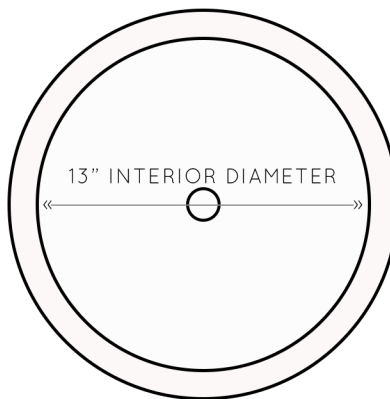

## DIMENSIONS

Due to the handcrafted nature of our product sizes may vary up to 0.5" on either side of our standard dimensions. Sink sets will also vary in size.

17.5" EXTERIOR DIAMETER  
6.5" EXTERIOR HEIGHT  
13" INTERIOR DIAMETER  
5.5" INTERIOR DEPTH  
2.25" RIM WIDTH  
1.75" DRAIN HOLE

## MOUNTING

Vessel Drain is required. Most standard vessel style drains will work with our sinks.

**VESSEL MOUNT:**  
Sink rests directly on counter, silicone and hook up plumbing.

**DROP-IN MOUNT:**  
Carefully place sink into countertop hole cut, silicone and hook up plumbing.

## PRODUCT DIAGRAM

«—17.5" EXTERIOR DIAMETER—»

«—17.5" EXTERIOR DIAMETER—»

«—13" INTERIOR DIAMETER—»