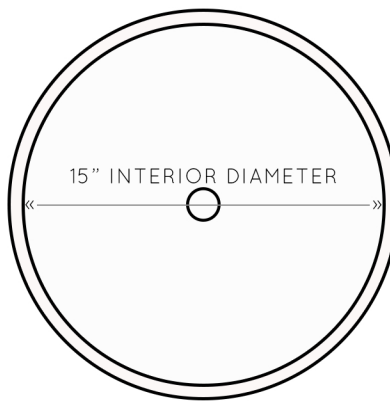

DIMENSIONS

Due to the handcrafted nature of our product sizes may vary up to 0.5" on either side of our standard dimensions. Sink sets will also vary in size.

16.5" EXTERIOR DIAMETER
6" EXTERIOR HEIGHT
15" INTERIOR DIAMETER
5" INTERIOR DEPTH
1.75" DRAIN HOLE

MOUNTING

Vessel Drain is required. Most standard vessel style drains will work with our sinks.

VESSEL MOUNT:
Sink rests directly on counter, silicone and hook up plumbing.

DECO SINKS

DEC501
IVORY CRYSTAL

DEC501W
IVORY CRYSTAL WHITE

DEC501WB
IVORY CRYSTAL WHITE W/ BLUE

DEC501WG
IVORY CRYSTAL WHITE W/ GREEN

DEC502
MOCHA CRYSTAL

DEC503
PATINA CRYSTAL

DEC503DO
PATINA CRYSTAL DARK OLIVE

DEC504
SKY CRYSTAL

PRODUCT DIAGRAM

«—16.5" EXTERIOR DIAMETER—»

«—16.5" EXTERIOR DIAMETER—»

«—15" INTERIOR DIAMETER—»

RECOMMENDATIONS

Have sink on site for best and most accurate templating.

Every sink will vary slightly. Matching sink sets should be templating individually.