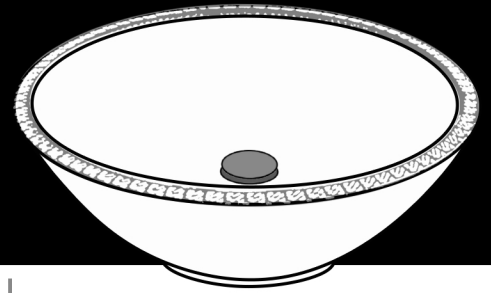

DECO

VESSEL MOUNT

PRODUCT INFO

Handcrafted in the USA
High Fire Porcelain China
Crystalline Glaze
Vessel Mount Sink
Available in 8 colors
Requires "vessel style drain"
1 Year Limited
Manufacturers Warranty

DIMENSIONS

Due to the handcrafted nature of our product sizes may vary up to 0.5" on either side of our standard dimensions. Sink sets will also vary in size.

16.5" EXTERIOR DIAMETER
6" EXTERIOR HEIGHT
15" INTERIOR DIAMETER
5" INTERIOR DEPTH
1.75" DRAIN HOLE

MOUNTING

Vessel Drain is required. Most standard vessel style drains will work with our sinks.

VESSEL MOUNT:
Sink rests directly on counter, silicone and hook up plumbing.

DECO SINKS

DEC501
IVORY CRYSTAL

DEC501W
IVORY CRYSTAL WHITE

DEC501WB
IVORY CRYSTAL WHITE W/ BLUE

DEC501WG
IVORY CRYSTAL WHITE W/ GREEN

DEC502
MOCHA CRYSTAL

DEC503
PATINA CRYSTAL

DEC503DO
PATINA CRYSTAL DARK OLIVE

DEC504
SKY CRYSTAL

PRODUCT DIAGRAM

«—16.5" EXTERIOR DIAMETER—»