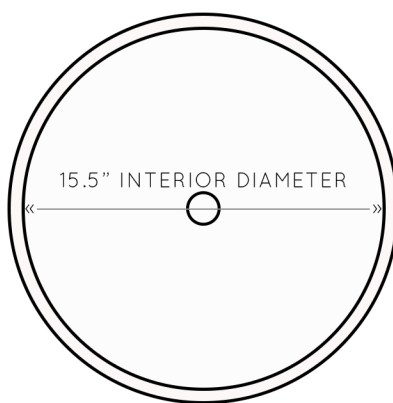

## DIMENSIONS

Due to the handcrafted nature of our product sizes may vary up to 0.5" on either side of our standard dimensions. Sink sets will also vary in size.

16.5" EXTERIOR DIAMETER  
5.5" EXTERIOR HEIGHT  
15.5" INTERIOR DIAMETER  
5" INTERIOR DEPTH  
1.75" DRAIN HOLE

## PRODUCT DIAGRAM

«—16.5" EXTERIOR DIAMETER—»

«—16.5" EXTERIOR DIAMETER—»

«—15.5" INTERIOR DIAMETER—»