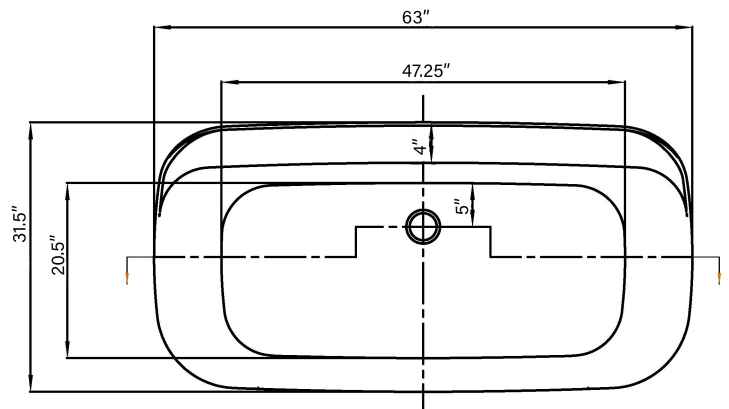

ZEN

FREESTANDING SOAKING TUB

FEATURES

- Center Drain
- Acrylic with Fiberglass Reinforcement
- Contemporary Soaking Tub Design
- Integrated Tub Drain and Overflow
- Deck-Mount Faucet Capability
- Drop In Drain Compatible

DIMENSIONS

- 63" L x 31.5" W x 24" H

COLORS/FINISHES

- Tub Color: White
- Finishes: White, Chrome, Brushed Nickel, & Oil Rubbed Bronze

IMPORTANT:

Dimensions are nominal and may vary within range of tolerance established by CSA B45.5/IAMPOZ124