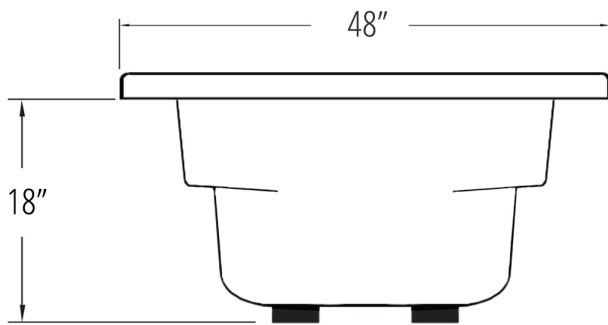

72" x 48" x 18"

ROUGH IN: 69" x 45" x 21"

DECK CUT-OUT: 69" x 45"

FINISHED DECK HEIGHT: 21"

MATERIAL: Acrylic

TUB FLOOR: Slip-Resistant

WATER CAPACITY: 100 Gallons

OVERFLOW HOLE: Un-drilled. Overflow hole drilled upon request

Two Person Bath

Carver Tubs
3303 Main Street
Grandview, MO 64030

BATHTUB DIMENSIONS: 72" x 48" x 18"

ROUGH IN: 69" x 45" x 21"

DECK CUT-OUT: 69" x 45"

FINISHED DECK HEIGHT: 21"

MATERIAL: Acrylic

TUB FLOOR: Slip-Resistant