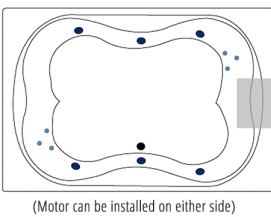

Air Bathtub

6 Jet Bathtub

12 Jet Bathtub

14 Jet Bathtub

Combo Bathtub

LEGEND

- M** MOTOR
- B** AIR BLOWER
- AIR JET
- LG DIRECTIONAL JET
- SM BACK JET

BATHTUB DIMENSIONS:

72" x 48" x 18"

ROUGH IN: 69" x 45" x 21"

DECK CUT-OUT: 69" x 45"

FINISHED DECK HEIGHT: 21"

MATERIAL: Acrylic

TUB FLOOR: Slip-Resistant

WATER CAPACITY: 100 Gallons

OVERFLOW HOLE: Un-drilled. Overflow hole drilled upon request