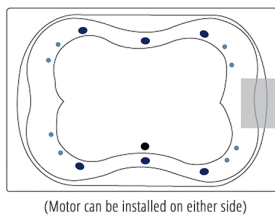

Air Bathtub

6 Jet Bathtub

12 Jet Bathtub

14 Jet Bathtub

Combo Bathtub

LEGEND

- M** MOTOR
- B** AIR BLOWER
- AIR JET
- LG DIRECTIONAL JET
- SM BACK JET

BATHTUB DIMENSIONS:

72" x 48" x 18"

ROUGH IN: 69" x 45" x 21"

DECK CUT-OUT: 69" x 45"

FINISHED DECK HEIGHT: 21"

MATERIAL: Acrylic

TUB FLOOR: Slip-Resistant

WATER CAPACITY: 100 Gallons

OVERFLOW HOLE: Un-drilled. Overflow hole drilled upon request