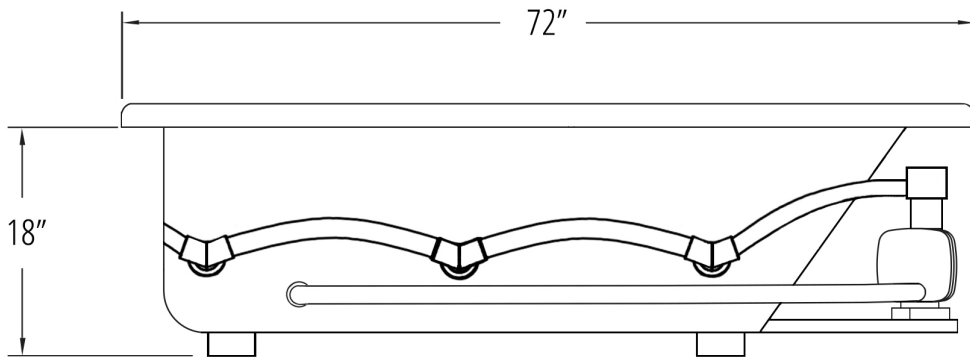

SET IN MORTAR?: Yes, 3" sand mix mortar/concrete set required

MOTOR INSTALLATION: Mounted under backrest

Motor Does not breach Tub's L x W Dimensions

Motor Can be installed under Left or Right Backrest

ELECTRICAL REQUIREMENTS:

Two Person Bath

Carver Tubs
3303 Main Street
Grandview, MO 64030

BATHTUB DIMENSIONS: 72" x 48" x 18"

ROUGH IN: 69" x 45" x 21"

DECK CUT-OUT: 69" x 45"

FINISHED DECK HEIGHT: 21"

MATERIAL: Acrylic

TUB FLOOR: Slip-Resistant