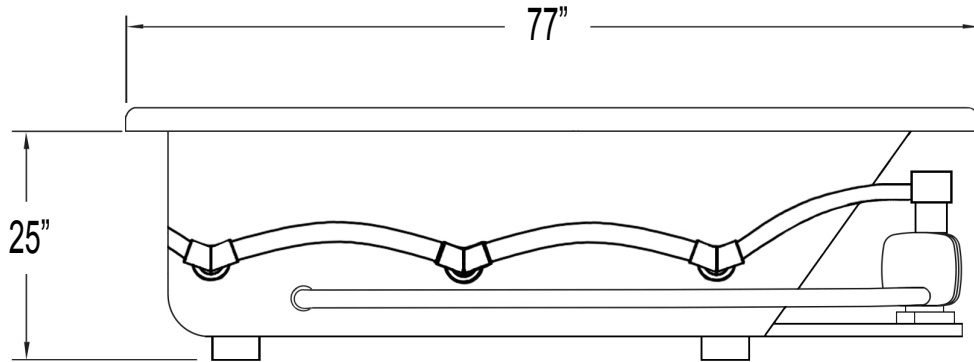

- M MOTOR
- B AIR BLOWER
- AIR JET
- LG DIRECTIONAL JET
- SM BACK JET

BATHTUB DIMENSIONS: 77" x 77" x 25"

ROUGH IN: 74" x 74" x 23.5"

DECK CUT-OUT: 74" x 74"

FINISHED DECK HEIGHT: 25"

MATERIAL: Acrylic

TUB FLOOR: Slip-Resistant

One Person Bath

Carver Tubs
3303 Main Street
Grandview, MO 64030

BATHTUB DIMENSIONS: 77" x 77" x 25"

ROUGH IN: 74" x 74" x 23.5"

DECK CUT-OUT: 74" x 74"

FINISHED DECK HEIGHT: 25"

MATERIAL: Acrylic

TUB FLOOR: Slip-Resistant