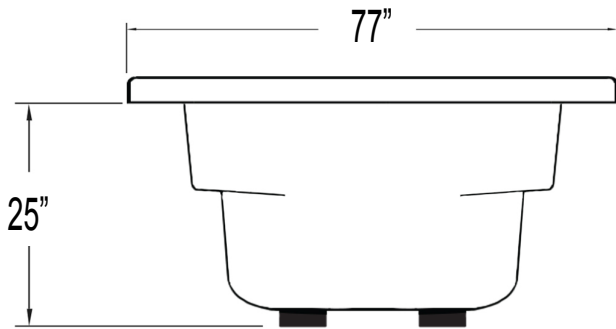

- M MOTOR
- B AIR BLOWER
- AIR JET
- LG DIRECTIONAL JET
- SM BACK JET

BATHTUB DIMENSIONS: 77" x 77" x 25"

ROUGH IN: 74" x 74" x 23.5"

DECK CUT-OUT: 74" x 74"

FINISHED DECK HEIGHT: 25"

MATERIAL: Acrylic

TUB FLOOR: Slip-Resistant

One Person Bath

Carver Tubs
3303 Main Street
Grandview, MO 64030

BATHTUB DIMENSIONS: 77" x 77" x 25"

ROUGH IN: 74" x 74" x 23.5"

DECK CUT-OUT: 74" x 74"

FINISHED DECK HEIGHT: 25"

MATERIAL: Acrylic

TUB FLOOR: Slip-Resistant