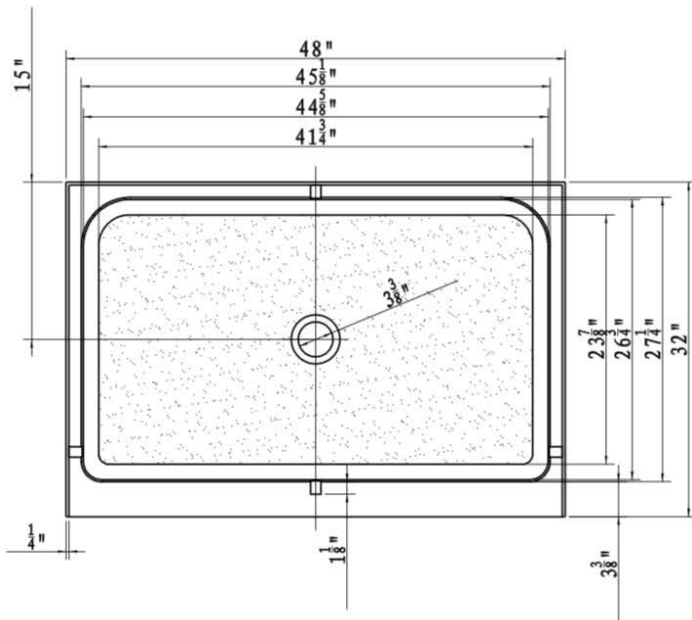

## 48" X 32" SHOWER PAN

### FEATURES

- Three Tile Flange
- Rectangular
- Center Drain
- Textured slip-resistant bottom

### DIMENSIONS

- 48" L x 32" H

### IMPORTANT:

Dimensions are nominal and may vary within range of tolerance established by CSA B45.5/IAMPOZ124