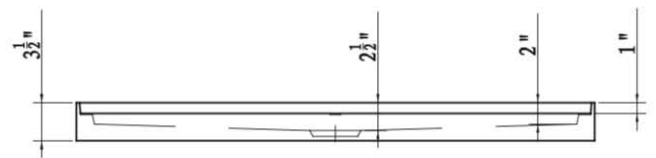

## 48" X 32" SHOWER PAN

### FEATURES

- Three Tile Flange
- Rectangular
- Center Drain
- Textured slip-resistant bottom

### DIMENSIONS

- 48" L x 32" H

### IMPORTANT:

Dimensions are nominal and may vary within range of tolerance established by CSA B45.5/IAMPOZ124