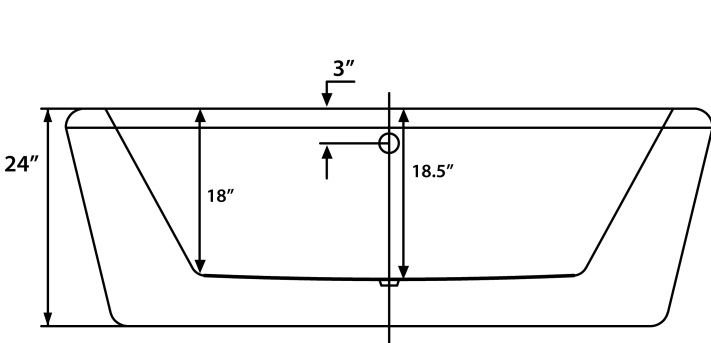

JOURNEY

FREESTANDING SOAKING TUB

FEATURES

- Center Drain
- Acrylic with Fiberglass Reinforcement
- Contemporary Soaking Tub Design
- Integrated Tub Drain and Overflow
- Drop In Drain Compatible

DIMENSIONS

- 71" L x 32" W x 24" H

COLORS/FINISHES

- Tub Color: White
- Finishes: White, Chrome, Brushed Nickel, & Oil Rubbed Bronze

IMPORTANT:

Dimensions are nominal and may vary within range of tolerance established by CSA B45.5/IAMPOZ124