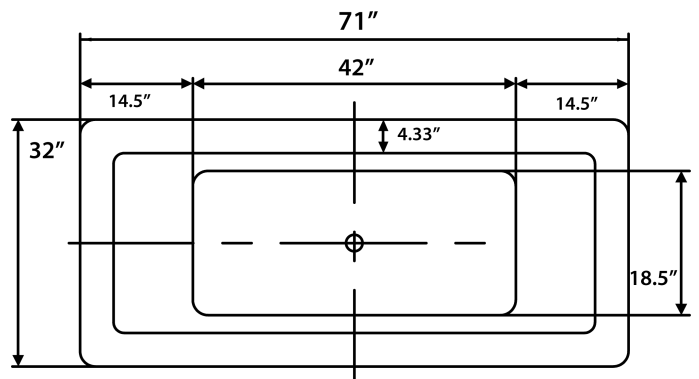

JOURNEY

FREESTANDING SOAKING TUB

FEATURES

- Center Drain
- Acrylic with Fiberglass Reinforcement
- Contemporary Soaking Tub Design
- Integrated Tub Drain and Overflow
- Drop In Drain Compatible

DIMENSIONS

- 71" L x 32" W x 24" H

COLORS/FINISHES

- Tub Color: White
- Finishes: White, Chrome, Brushed Nickel, & Oil Rubbed Bronze

IMPORTANT:

Dimensions are nominal and may vary within range of tolerance established by CSA B45.5/IAMPOZ124