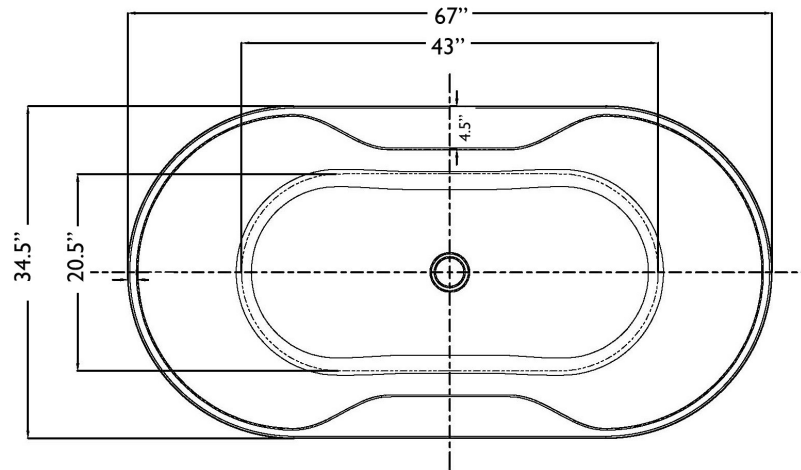

HARMONY II

FREESTANDING SOAKING TUB

FEATURES

- Center Drain
- Acrylic with Fiberglass Reinforcement
- Contemporary Soaking Tub Design
- Integrated Tub Drain and Overflow
- Drop In Drain Compatible
- Deck on Both sides

DIMENSIONS

- 67" L x 34" W x 23.75" H

COLORS/FINISHES

- Tub Color: White
- Finishes: White, Chrome, Brushed Nickel, & Oil Rubbed Bronze

IMPORTANT:

Dimensions are nominal and may vary within range of tolerance established by CSA B45.5/IAMPOZ124