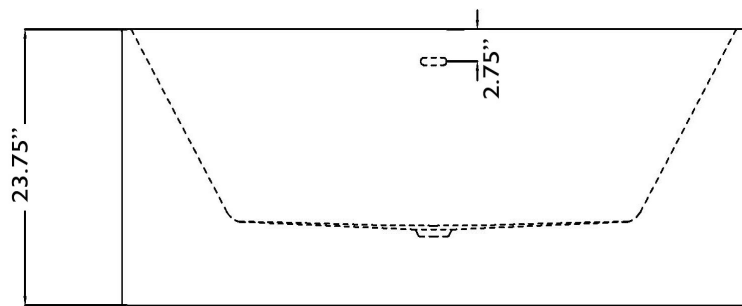

HARMONY II

FREESTANDING SOAKING TUB

FEATURES

- Center Drain
- Acrylic with Fiberglass Reinforcement
- Contemporary Soaking Tub Design
- Integrated Tub Drain and Overflow
- Drop In Drain Compatible
- Deck on Both sides

DIMENSIONS

- 67" L x 34" W x 23.75" H

COLORS/FINISHES

- Tub Color: White
- Finishes: White, Chrome, Brushed Nickel, & Oil Rubbed Bronze

IMPORTANT:

Dimensions are nominal and may vary within range of tolerance established by CSA B45.5/IAMPOZ124