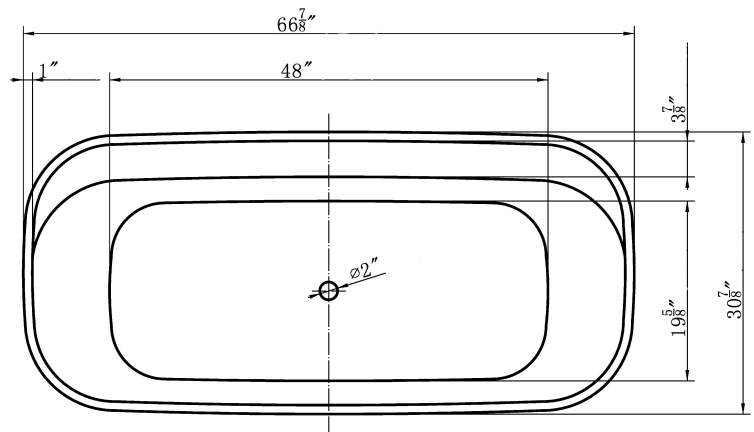

GRACEFUL II

FREESTANDING SOAKING TUB

FEATURES

- Center Drain
- Acrylic with Fiberglass Reinforcement
- Contemporary Soaking Tub Design
- Integrated Tub Drain and Overflow
- Deck-Mount Faucet Capability
- Drop In Drain Compatible

DIMENSIONS

- 67" L x 31" W x 23.5" H

COLORS/FINISHES

- Tub Color: White
- Finishes: White, Chrome, Brushed Nickel, & Oil Rubbed Bronze

IMPORTANT:

Dimensions are nominal and may vary within range of tolerance established by CSA B45.5/IAMPOZ124