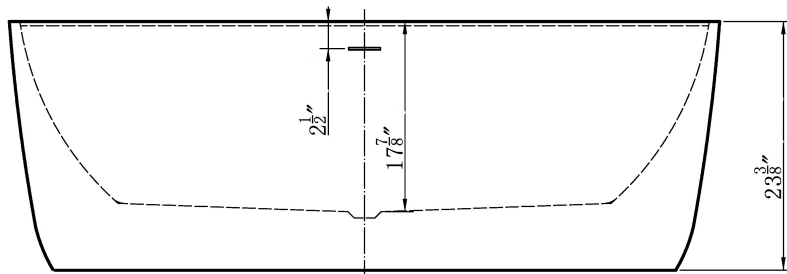

GRACEFUL II

FREESTANDING SOAKING TUB

FEATURES

- Center Drain
- Acrylic with Fiberglass Reinforcement
- Contemporary Soaking Tub Design
- Integrated Tub Drain and Overflow
- Deck-Mount Faucet Capability
- Drop In Drain Compatible

DIMENSIONS

- 67" L x 31" W x 23.5" H

COLORS/FINISHES

- Tub Color: White
- Finishes: White, Chrome, Brushed Nickel, & Oil Rubbed Bronze

IMPORTANT:

Dimensions are nominal and may vary within range of tolerance established by CSA B45.5/IAMPOZ124