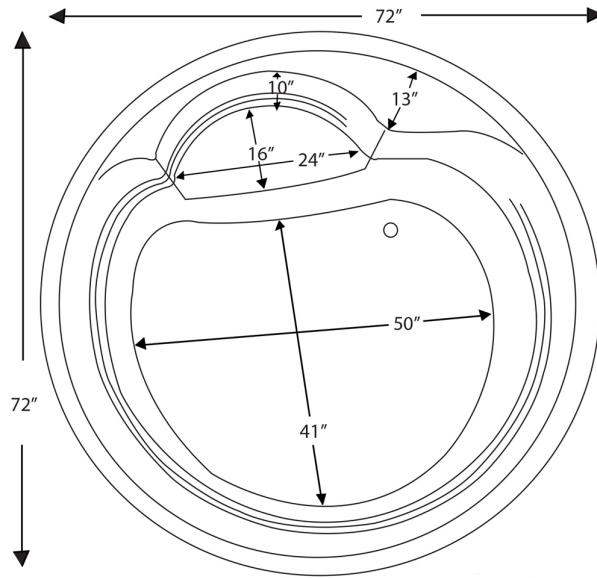

Carver Tubs

FL 7272