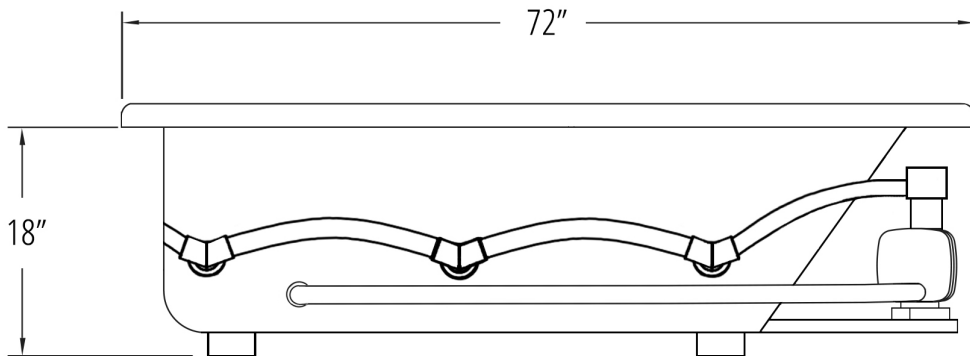

- M MOTOR
- B AIR BLOWER
- AIR JET
- LG DIRECTIONAL JET
- SM BACK JET

BATHTUB DIMENSIONS:

72" x 72" x 18"

ROUGH IN: 69" x 69" x 18"

DECK CUT-OUT: 69" x 69" - Circle

FINISHED DECK HEIGHT: 21"

MATERIAL: Acrylic

Two Person Bath

Carver Tubs
3303 Main Street
Grandview, MO 64030

BATHTUB DIMENSIONS: 72" x 72" x 18"

ROUGH IN: 69" x 69" x 18"

DECK CUT-OUT: 69" x 69" - Circle

FINISHED DECK HEIGHT: 21"

MATERIAL: Acrylic

TUB FLOOR: Slip-Resistant