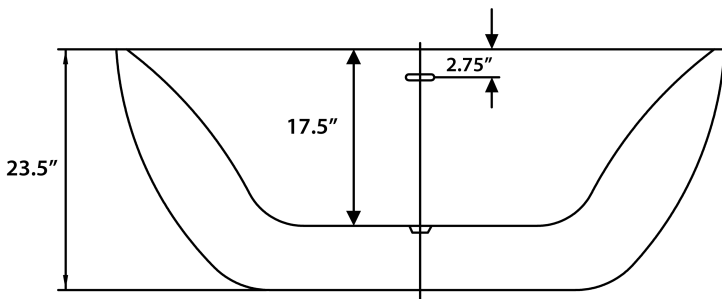

TRANQUILITY

FREESTANDING SOAKING TUB

FEATURES

- Center Drain
- Acrylic with Fiberglass Reinforcement
- Contemporary Soaking Tub Design
- Integrated Tub Drain and Overflow
- Drop In Drain Compatible

DIMENSIONS

- 59" L x 31" W x 23.5" H

COLORS/FINISHES

- Tub Color: White
- Finishes: White, Chrome, Brushed Nickel, & Oil Rubbed Bronze

IMPORTANT:

Dimensions are nominal and may vary within range of tolerance established by CSA B45.5/IAMPOZ124