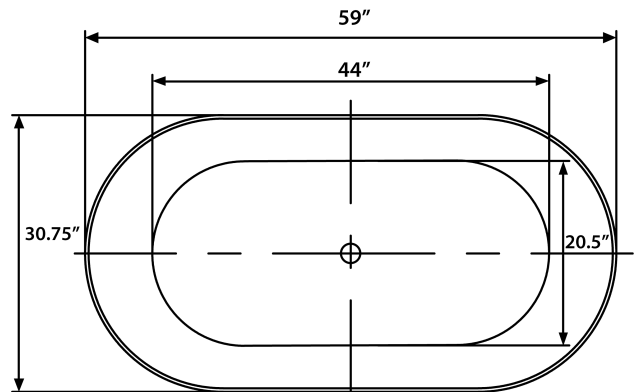

TRANQUILITY

FREESTANDING SOAKING TUB

FEATURES

- Center Drain
- Acrylic with Fiberglass Reinforcement
- Contemporary Soaking Tub Design
- Integrated Tub Drain and Overflow
- Drop In Drain Compatible

DIMENSIONS

- 59" L x 31" W x 23.5" H

COLORS/FINISHES

- Tub Color: White
- Finishes: White, Chrome, Brushed Nickel, & Oil Rubbed Bronze

IMPORTANT:

Dimensions are nominal and may vary within range of tolerance established by CSA B45.5/IAMPOZ124