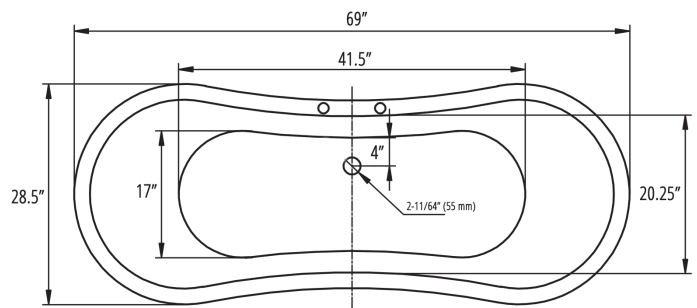

### FEATURES

- Center Drain
- Acrylic with Fiberglass Reinforcement
- Contemporary Soaking Tub Design
- Deck-Mount Faucet Capability
- Drop In Drain Compatible

### DIMENSIONS

- 69" L x 28.5" W x 28" H

### IMPORTANT:

Dimensions are nominal and may vary within range of tolerance established by CSA B45.5/IAMPOZ124