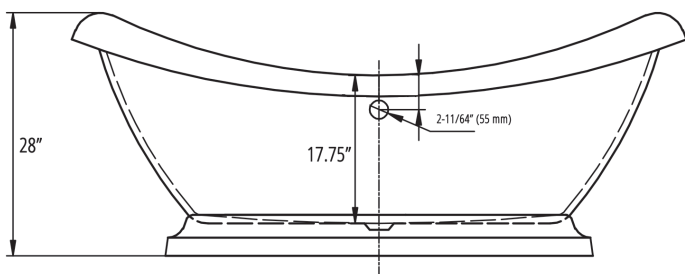

IMPORTANT:

Dimensions are nominal and may vary within range of tolerance established by CSA B45.5/IAMPOZ124