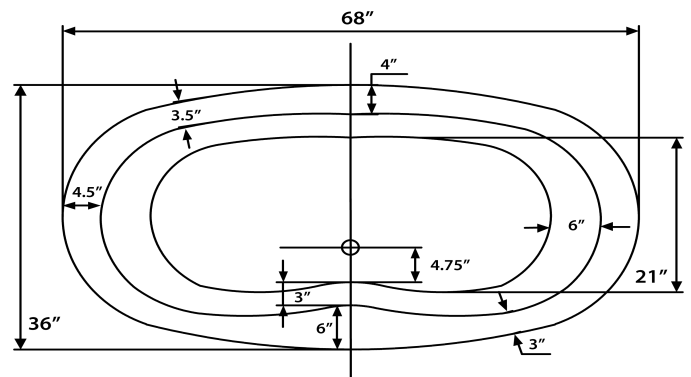

CONTOUR

FREESTANDING SOAKING TUB

FEATURES

- Center Drain
- Acrylic with Fiberglass Reinforcement
- Contemporary Soaking Tub Design
- Integrated Tub Drain and Overflow
- Deck-Mount Faucet Capability
- Drop In Drain Compatible

DIMENSIONS

- 68" L x 36" W x 23.5" H

COLORS/FINISHES

- Tub Color: White
- Finishes: White, Chrome, Brushed Nickel, & Oil Rubbed Bronze

IMPORTANT:

Dimensions are nominal and may vary within range of tolerance established by CSA B45.5/IAMPOZ124