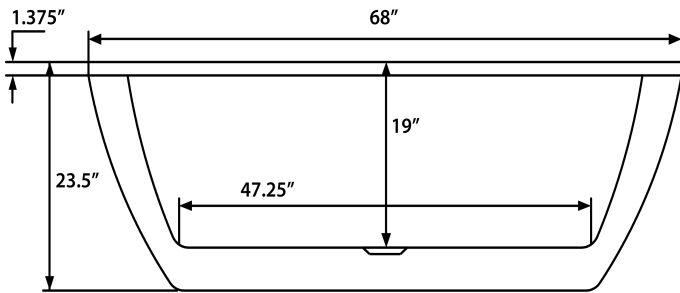

CONTOUR

FREESTANDING SOAKING TUB

FEATURES

- Center Drain
- Acrylic with Fiberglass Reinforcement
- Contemporary Soaking Tub Design
- Integrated Tub Drain and Overflow
- Deck-Mount Faucet Capability
- Drop In Drain Compatible

DIMENSIONS

- 68" L x 36" W x 23.5" H

COLORS/FINISHES

- Tub Color: White
- Finishes: White, Chrome, Brushed Nickel, & Oil Rubbed Bronze

IMPORTANT:

Dimensions are nominal and may vary within range of tolerance established by CSA B45.5/IAMPOZ124