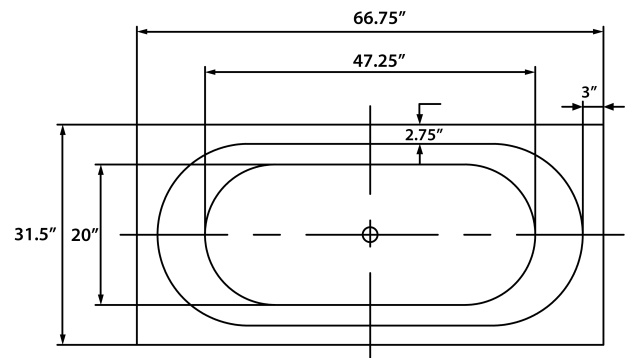

APHRODITE

FREESTANDING SOAKING TUB

FEATURES

- Center Drain
- Acrylic with Fiberglass Reinforcement
- Contemporary Soaking Tub Design
- Integrated Tub Drain and Overflow
- Deck-Mount Faucet Capability
- Drop In Drain Compatible

DIMENSIONS

- 67" L x 31.5" W x 23" H

COLORS/FINISHES

- Tub Color: White
- Finishes: White, Chrome, Brushed Nickel, & Oil Rubbed Bronze

IMPORTANT:

Dimensions are nominal and may vary within range of tolerance established by CSA B45.5/IAMPOZ124