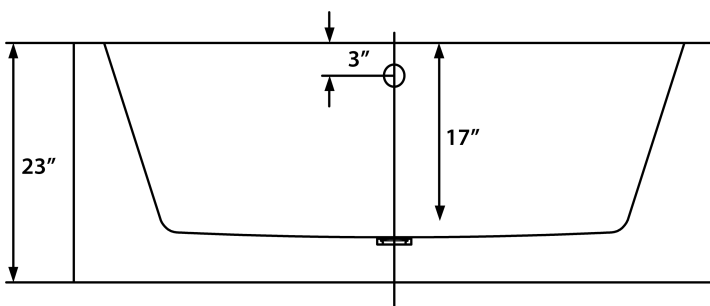

APHRODITE

FREESTANDING SOAKING TUB

FEATURES

- Center Drain
- Acrylic with Fiberglass Reinforcement
- Contemporary Soaking Tub Design
- Integrated Tub Drain and Overflow
- Deck-Mount Faucet Capability
- Drop In Drain Compatible

DIMENSIONS

- 67" L x 31.5" W x 23" H

COLORS/FINISHES

- Tub Color: White
- Finishes: White, Chrome, Brushed Nickel, & Oil Rubbed Bronze

IMPORTANT:

Dimensions are nominal and may vary within range of tolerance established by CSA B45.5/IAMPOZ124