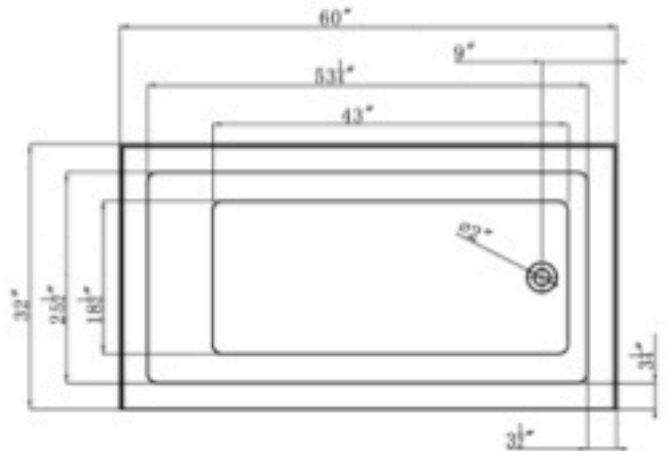

IMPORTANT:

Dimensions are nominal and may vary within range of tolerance established by CSA B45.5/IAMPOZ124