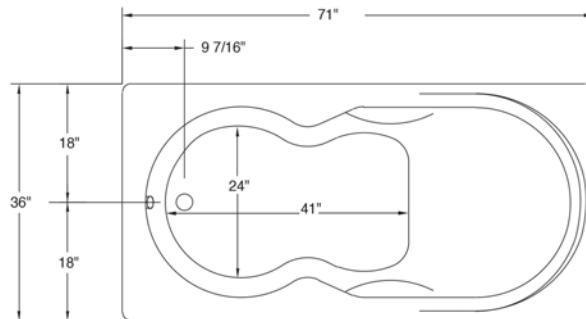

Carver requires one (1) 20 AMP dedicated GFCI Breaker for each power supply provided with the bathtub

DH7136 Drop In Soaking Bathtub

DH7136 Drop In Soaking Bathtub

Bathtub Dimensions:	71" x 36" x 18"
Rough In:	69" x 34" x 20"
Deck Cut-Out:	69" x 34"
Finished Deck Height:	20"
Drain Location:	End Drain
Material:	Acrylic
Tub Floor:	Slip-Resistant
Water Capacity:	70 Gallons
Overflow Hole:	Un-drilled
Set in Mortar?:	Yes
Motor Installation:	Mounted under backrest