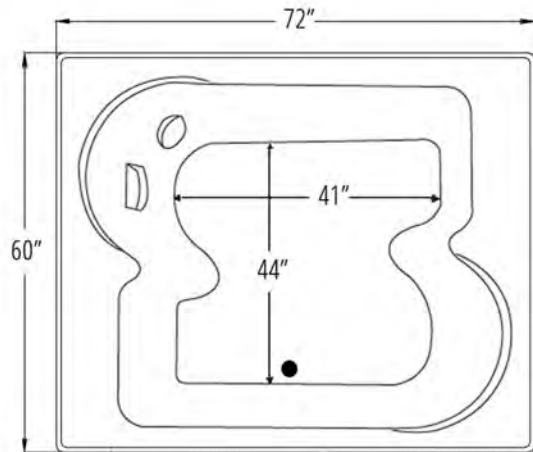

BE7260 Drop In Soaking Bathtub

Bathtub Dimensions:	72" x 60" x 19"
Rough In:	67" x 57" x 22"
Deck Cut-Out:	67" x 57"
Finished Deck Height:	22"
Drain Location:	Center Drain
Material:	Acrylic
Tub Floor:	Slip-Resistant
Water Capacity:	100 Gallons
Overflow Hole:	Un-drilled
Set in Mortar?:	Yes
Motor Installation:	Mounted under backrest

Carver requires one (1) 20 AMP dedicated GFCI Breaker for each power supply provided with the bathtub