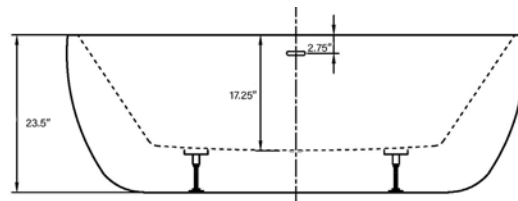

Deck-Mount Faucet Capability

Compatible Features

Drain & Overflow Color Finishes

Aiden 65 Freestanding Soaking Tub

Aiden 65 Freestanding Soaking Tub

Bathtub Dimensions: 65" L x 30.5" W x 23.5" H

Drain Location: Center
Drain/Overflow: Integrated
Material: Acrylic

Deck-Mount Faucet Capability

Compatible Features

Drain & Overflow Color Finishes

Aiden II 69 Freestanding Soaking Tub

Aiden II 69 Freestanding Soaking Tub

Bathtub Dimensions: 69" L x 31.5" W x 23.5" H

Drain Location: Center
Drain/Overflow: Integrated
Material: Acrylic

Deck-Mount Faucet Capability

Compatible Features

Drain & Overflow Color Finishes

Kaskade 71 Freestanding Soaking Tub

Kaskade 71 Freestanding Soaking Tub

Bathtub Dimensions: 71.25" L x 32" W x 23" H

Drain Location: Center
Drain/Overflow: Integrated
Material: Acrylic