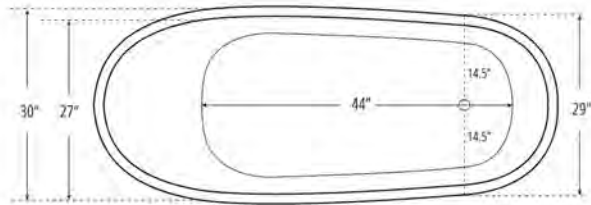

Fiji 67 Freestanding Soaking Tub

Bathtub Dimensions: 67" L x 30" W x 27" H

Drain Location: End
Drain/Overflow: Integrated
Material: Acrylic

Compatible Features

Drain & Overflow Color Finishes