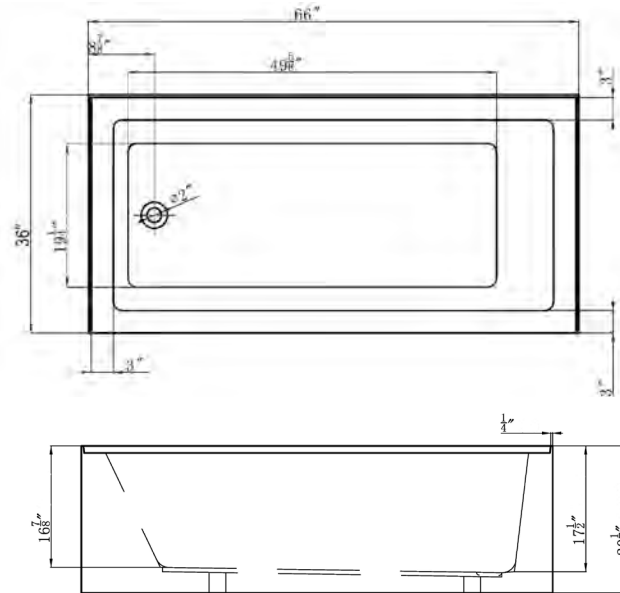

ALL6636 Alcove Soaking Tub

ALL6636 Alcove Soaking Tub

Bathtub Dimensions: 66" L x 36" W x 20.5" H
Drain Location: End
Drain/Overflow: Integrated
Material: Acrylic

Deck-Mount Faucet Capability

Drain & Overflow Color Finishes