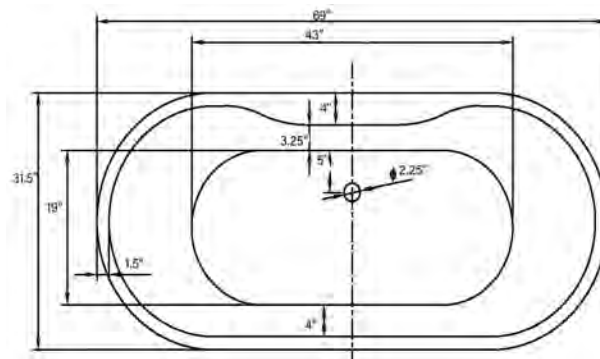

Deck-Mount Faucet Capability

Compatible Features

Drain & Overflow Color Finishes

Aiden 65 Freestanding Soaking Tub

Aiden 65 Freestanding Soaking Tub

Bathtub Dimensions: 65" L x 30.5" W x 23.5" H

Drain Location: Center
Drain/Overflow: Integrated
Material: Acrylic

Deck-Mount Faucet Capability

Compatible Features

Drain & Overflow Color Finishes

Aiden II 69 Freestanding Soaking Tub

Aiden II 69 Freestanding Soaking Tub

Bathtub Dimensions: 69" L x 31.5" W x 23.5" H

Drain Location: Center
Drain/Overflow: Integrated
Material: Acrylic

Deck-Mount Faucet Capability

Compatible Features

Drain & Overflow Color Finishes

Kaskade 71 Freestanding Soaking Tub

Kaskade 71 Freestanding Soaking Tub

Bathtub Dimensions: 71.25" L x 32" W x 23" H

Drain Location: Center
Drain/Overflow: Integrated
Material: Acrylic