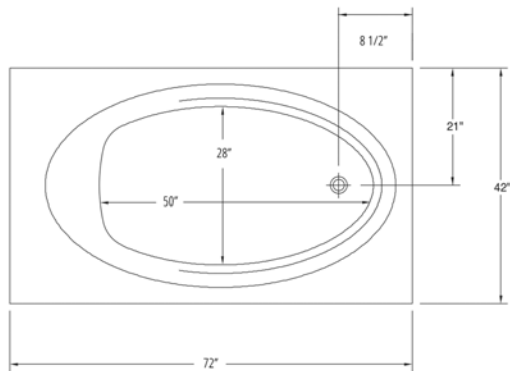

SR7242 Drop In Soaking Bathtub

Bathtub Dimensions:	72" x 42" x 19"
Rough In:	69" x 39" x 21"
Deck Cut-Out:	69" x 39"
Finished Deck Height:	21"
Drain Location:	End Drain
Material:	Acrylic
Tub Floor:	Slip-Resistant
Water Capacity:	75 Gallons
Overflow Hole:	Un-drilled
Set in Mortar?:	Yes
Motor Installation:	Mounted under backrest

Carver requires one (1) 20 AMP dedicated GFCI Breaker for each power supply provided with the bathtub