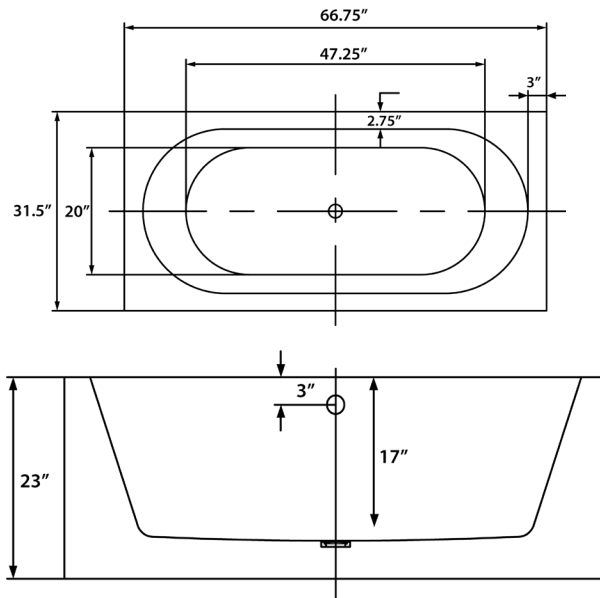

Deck-Mount Faucet Capability

Compatible Features

Drain & Overflow Color Finishes

Arcadia 59 Freestanding Soaking Tub

Arcadia 59 Freestanding Soaking Tub

Bathtub Dimensions: 59" L x 27.5" W x 25" H

Drain Location: Center
Drain/Overflow: Integrated
Material: Acrylic

Deck-Mount Faucet Capability

Compatible Features

Drain & Overflow Color Finishes

Aphrodite 67 Freestanding Soaking Tub

Aphrodite 67 Freestanding Soaking Tub

Bathtub Dimensions: 67" L x 31.5" W x 23" H

Drain Location: Center
Drain/Overflow: Comes with kit
Material: Acrylic

Deck-Mount Faucet Capability

Compatible Features

Drain & Overflow Color Finishes

Maximus 69 Freestanding Soaking Tub

Maximus 69 Freestanding Soaking Tub

Bathtub Dimensions: 69" L x 28.5" W x 28" H

Drain Location: Center
Drain/Overflow: Comes With Kit
Material: Acrylic