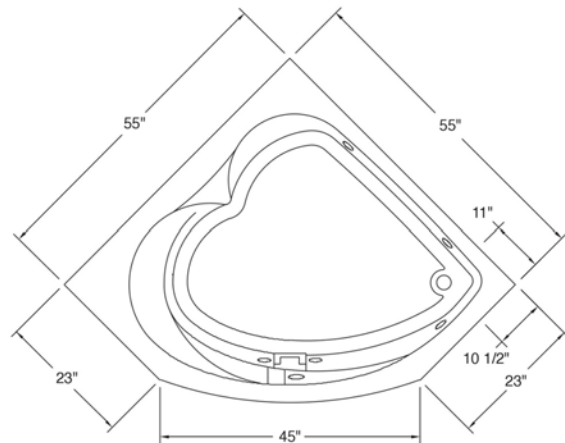

Carver requires one (1) 20 AMP dedicated GFCI Breaker for each power supply provided with the bathtub

SKC5555 Drop In Soaking Bathtub

SKC5555 Drop In Soaking Bathtub

Bathtub Dimensions:	55" x 55" x 18.5"
Rough In:	53" x 53" x 20"
Deck Cut-Out:	53" x 53"
Finished Deck Height:	20"
Drain Location:	Front, Right
Material:	Acrylic
Tub Floor:	Slip-Resistant
Water Capacity:	70 Gallons
Overflow Hole:	Un-drilled
Set in Mortar?:	Yes
Motor Installation:	Mounted under backrest