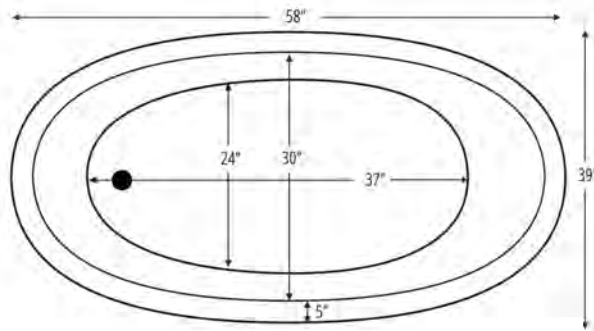

DJO5839 Drop In Soaking Bathtub

Bathtub Dimensions:	58" x 39" x 18.5"
Rough In:	57" x 37" x 20.5"
Deck Cut-Out:	Template Available
Finished Deck Height:	20.5"
Drain Location:	End Drain
Material:	Acrylic
Tub Floor:	Slip-Resistant
Water Capacity:	60 Gallons
Overflow Hole:	Un-drilled
Set in Mortar?:	Yes
Motor Installation:	Mounted under backrest

Carver requires one (1) 20 AMP dedicated GFCI Breaker for each power supply provided with the bathtub