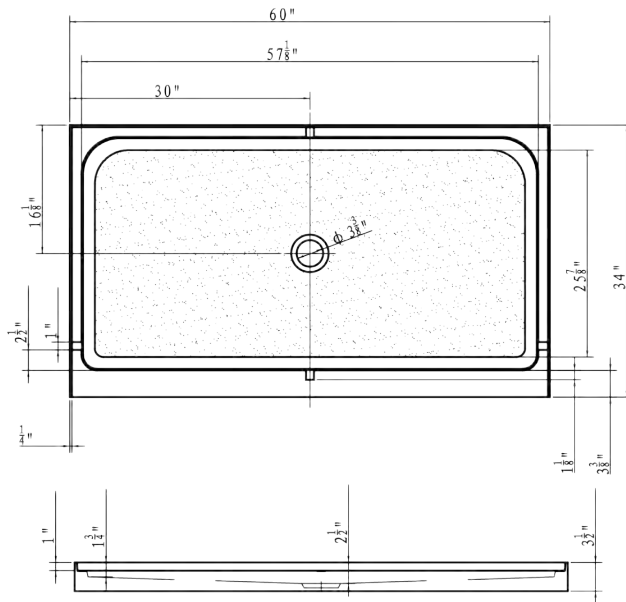

01077 Euro Slim Line Shower Pan

Pan Dimensions: 60" x 34" x 3.5"
Drain Location: Center Drain
Material: Acrylic
Shower Floor: Slip-Resistant