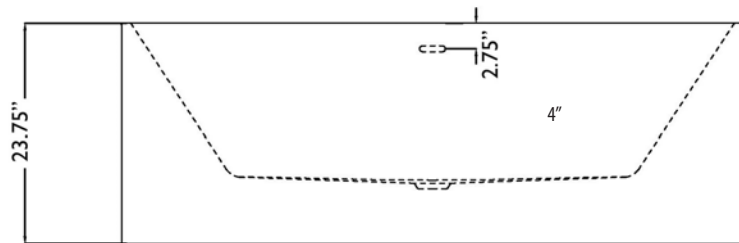

Harmony II 67 Freestanding Soaking Tub

Bathtub Dimensions: 67" L x 34" W x 23.75" H

Drain Location: Center
Drain/Overflow: Integrated
Material: Acrylic

Compatible Features

Drain & Overflow Color Finishes