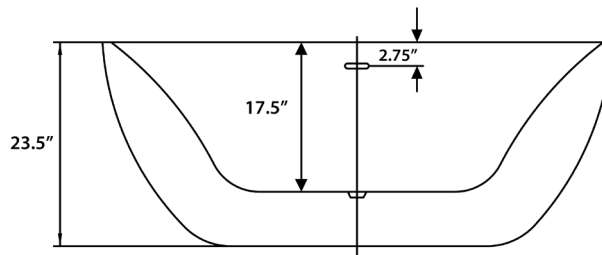

Tranquility 59 Freestanding Soaking Tub

Bathtub Dimensions: 59" L x 31" W x 23.5" H

Drain Location: Center
Drain/Overflow: Integrated
Material: Acrylic

Compatible Features

Drain & Overflow Color Finishes