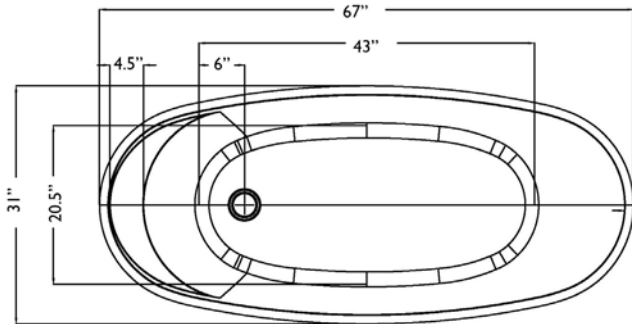

Radiance 67 Freestanding Soaking Tub

Bathtub Dimensions: 67" L x 31" W x 26" H

Drain Location: End
Drain/Overflow: Integrated
Material: Acrylic

Deck-Mount Faucet Capability

Compatible Features