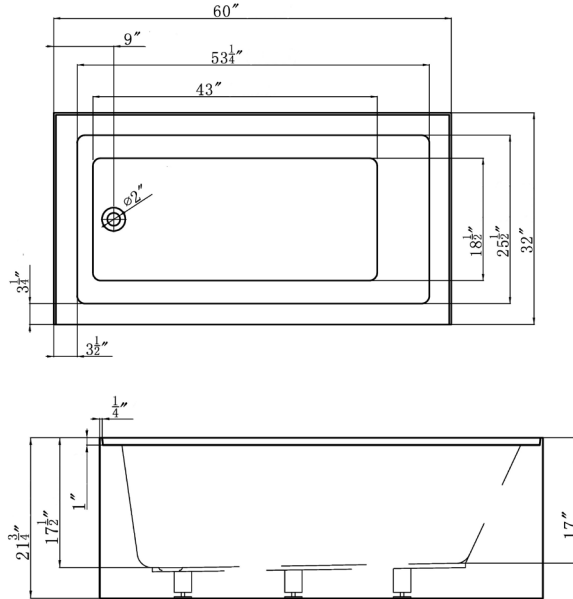

ALL6032 Alcove Soaking Tub

ALL6032 Alcove Soaking Tub

Bathtub Dimensions: 60" L x 32" W x 21.75" H
Drain Location: End
Drain/Overflow: Integrated
Material: Acrylic

Deck-Mount Faucet Capability

Drain & Overflow Color Finishes