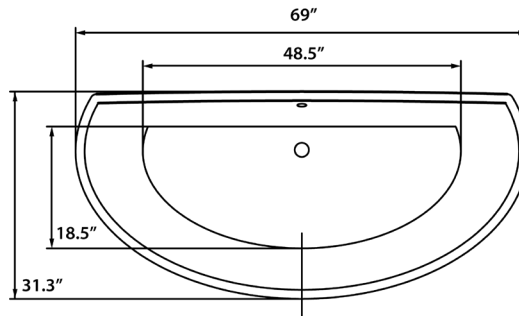

Deck-Mount Faucet Capability

Compatible Features

Drain & Overflow Color Finishes

Aiden II 69 Freestanding Soaking Tub

Aiden II 69 Freestanding Soaking Tub

Bathtub Dimensions: 69" L x 31.5" W x 23.5" H

Drain Location: Center
Drain/Overflow: Integrated
Material: Acrylic

Bathtub Dimensions: 68.5" L x 30" W x 23" H

Drain Location: Center
Drain/Overflow: Integrated
Material: Acrylic

Floor-Mount Faucet Required

Compatible Features

Drain & Overflow Color Finishes

Trinity 69 Freestanding Soaking Tub

Trinity 69 Freestanding Soaking Tub

Bathtub Dimensions: 69" L x 31" W x 23.5" H

Drain Location: Center
Drain/Overflow: Integrated
Material: Acrylic

Floor-Mount/Wall-Mount Faucet
Required

Compatible Features

Drain & Overflow Color Finishes

Delaney 69 Freestanding Soaking Tub

Delaney 69 Freestanding Soaking Tub

Bathtub Dimensions: 69" L x 31" W x 27.5" H

Drain Location: Center
Drain/Overflow: Integrated
Material: Acrylic