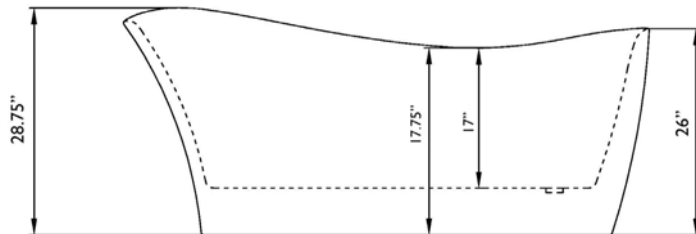

Serenity II 69 Freestanding Soaking Tub

Bathtub Dimensions: 69" L x 33.5" W x 28.75" H

Drain Location: End
Drain/Overflow: Integrated
Material: Acrylic

Compatible Features

Drain & Overflow Color Finishes