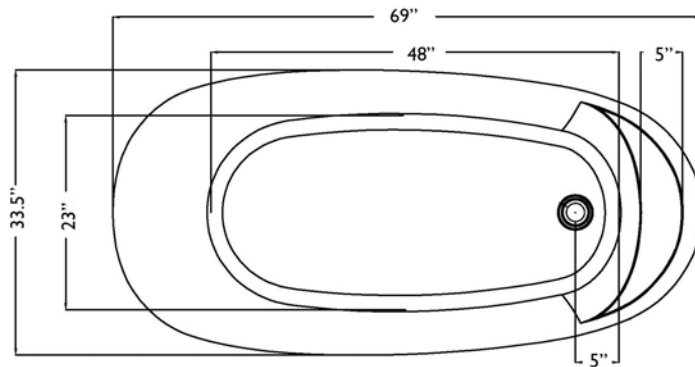

Serenity II 69 Freestanding Soaking Tub

Bathtub Dimensions: 69" L x 33.5" W x 28.75" H

Drain Location: End
Drain/Overflow: Integrated
Material: Acrylic

Compatible Features

Drain & Overflow Color Finishes