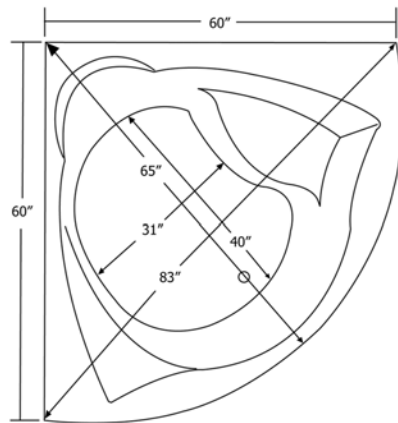

ME6060 Drop In Soaking Bathtub

Bathtub Dimensions:	60" x 60" x 19"
Rough In:	58" x 58" x 21"
Deck Cut-Out:	58" x 58"
Finished Deck Height:	21"
Drain Location:	Front, Center
Material:	Acrylic
Tub Floor:	Slip-Resistant
Water Capacity:	70 Gallons
Overflow Hole:	Un-drilled
Set in Mortar?:	Yes
Motor Installation:	Mounted under backrest

Carver requires one (1) 20 AMP dedicated GFCI Breaker for each power supply provided with the bathtub