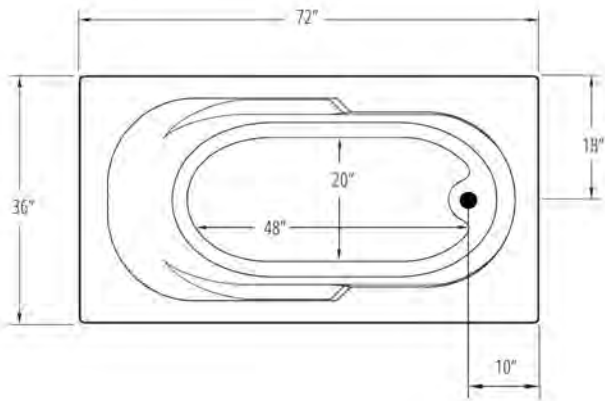

AR7236 Drop In Soaking Bathtub

Bathtub Dimensions:	71.5" x 36" x 18"
Rough In:	69" x 34" x 20"
Deck Cut-Out:	69" x 34"
Finished Deck Height:	20"
Drain Location:	End Drain
Material:	Acrylic
Tub Floor:	Slip-Resistant
Water Capacity:	70 Gallons
Overflow Hole:	Un-drilled
Set in Mortar?:	Yes
Motor Installation:	Mounted under backrest

Carver requires one (1) 20 AMP dedicated GFCI Breaker for each power supply provided with the bathtub