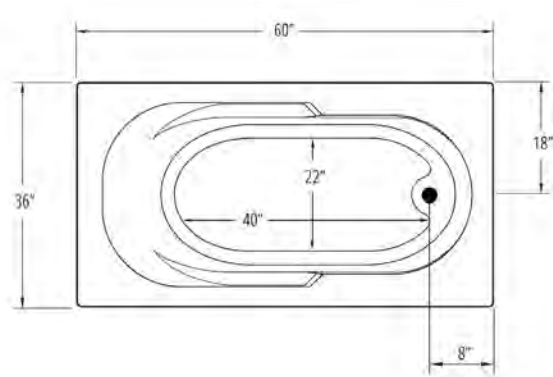

AR6036 Drop In Soaking Bathtub

Bathtub Dimensions:	60" x 36" x 18"
Rough In:	58" x 34" x 20"
Deck Cut-Out:	58" x 34"
Finished Deck Height:	20"
Drain Location:	End Drain
Material:	Acrylic
Tub Floor:	Slip-Resistant
Water Capacity:	50 Gallons
Overflow Hole:	Un-drilled
Set in Mortar?:	Yes
Motor Installation:	Mounted under backrest

Carver requires one (1) 20 AMP dedicated GFCI Breaker for each power supply provided with the bathtub