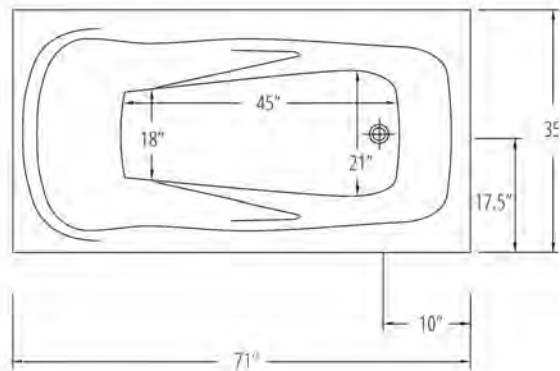

AT7135 Drop In Soaking Bathtub

Bathtub Dimensions:	71" x 35" x 19"
Rough In:	69" x 33" x 21"
Deck Cut-Out:	69" x 33"
Finished Deck Height:	21"
Drain Location:	End Drain
Material:	Acrylic
Tub Floor:	Slip-Resistant
Water Capacity:	65 Gallons
Overflow Hole:	Un-drilled
Set in Mortar?:	Yes
Motor Installation:	Mounted under backrest

Carver requires one (1) 20 AMP dedicated GFCI Breaker for each power supply provided with the bathtub