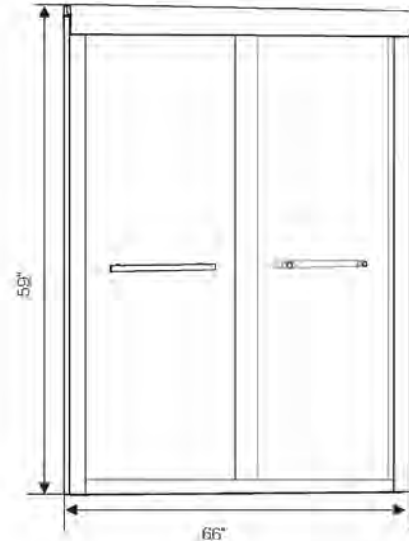

6659 Shower Sliding Door

Dimensions:

66" L x 59" H

Frame:

Stainless Steel

Handles:

Stainless Steel

Glass:

3/8" Tempered Glass

Frame Color Finishes

Chrome

Black

Brushed Nickel