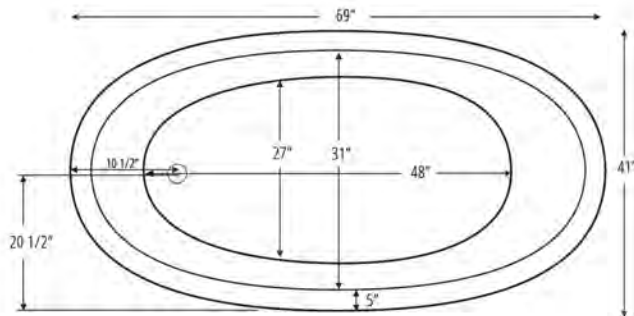

SOD6941 Drop In Soaking Bathtub

Bathtub Dimensions:	69" x 41" x 18"
Rough In:	66" x 38" x 20"
Deck Cut-Out:	Template Available
Finished Deck Height:	20"
Drain Location:	End Drain
Material:	Acrylic
Tub Floor:	Slip-Resistant
Water Capacity:	75 Gallons
Overflow Hole:	Un-drilled
Set in Mortar?:	Yes
Motor Installation:	Mounted under backrest

Carver requires one (1) 20 AMP dedicated GFCI Breaker for each power supply provided with the bathtub