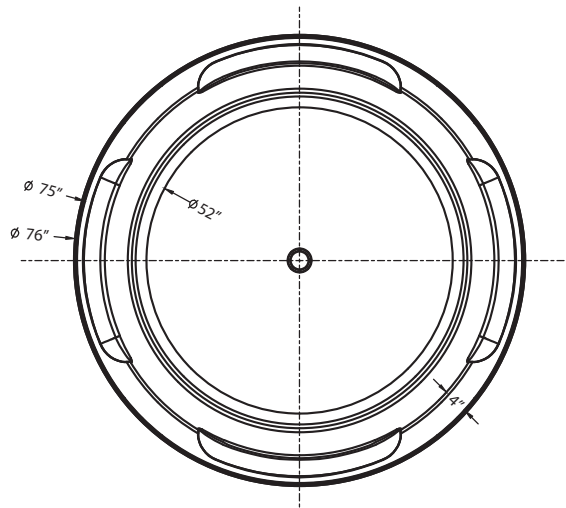

RO7676 Drop In Soaking Bathtub

Bathtub Dimensions:	76" x 76" x 24"
Rough In:	73" x 73" x 24"
Deck Cut-Out:	73" x 73"
Finished Deck Height:	24"
Drain Location:	Center Drain
Material:	Acrylic
Tub Floor:	Slip-Resistant
Water Capacity:	150 Gallons
Overflow Hole:	Un-drilled
Set in Mortar?:	Yes
Motor Installation:	Mounted under backrest

Carver requires one (1) 20 AMP dedicated GFCI Breaker for each power supply provided with the bathtub