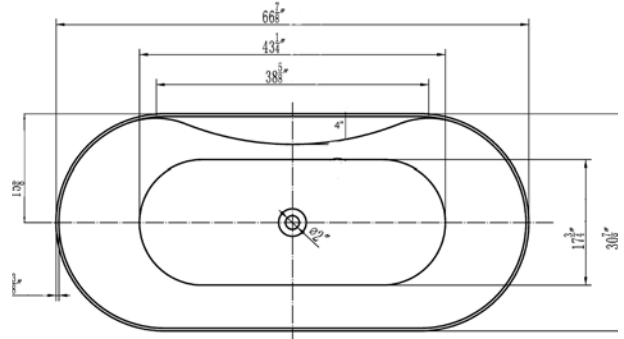

Deck-Mount Faucet Capability

Compatible Features

Drain & Overflow Color Finishes

Contour 68 Freestanding Soaking Tub

Contour 68 Freestanding Soaking Tub

Bathtub Dimensions: 68" L x 36" W x 23.5" H

Drain Location: Center
Drain/Overflow: Integrated
Material: Acrylic

Deck-Mount Faucet Capability

Compatible Features

Drain & Overflow Color Finishes

Dreamer 67 Freestanding Soaking Tub

Dreamer 67 Freestanding Soaking Tub

Bathtub Dimensions: 67" L x 31" W x 23" H

Drain Location: Center
Drain/Overflow: Integrated
Material: Acrylic

Deck-Mount Faucet Capability

Compatible Features

Drain & Overflow Color Finishes

Arcadia 59 Freestanding Soaking Tub

Arcadia 59 Freestanding Soaking Tub

Bathtub Dimensions: 59" L x 27.5" W x 25" H

Drain Location: Center
Drain/Overflow: Integrated
Material: Acrylic

Deck-Mount Faucet Capability

Compatible Features

Drain & Overflow Color Finishes

Aphrodite 67 Freestanding Soaking Tub

Aphrodite 67 Freestanding Soaking Tub

Bathtub Dimensions: 67" L x 31.5" W x 23" H

Drain Location: Center
Drain/Overflow: Comes with kit
Material: Acrylic