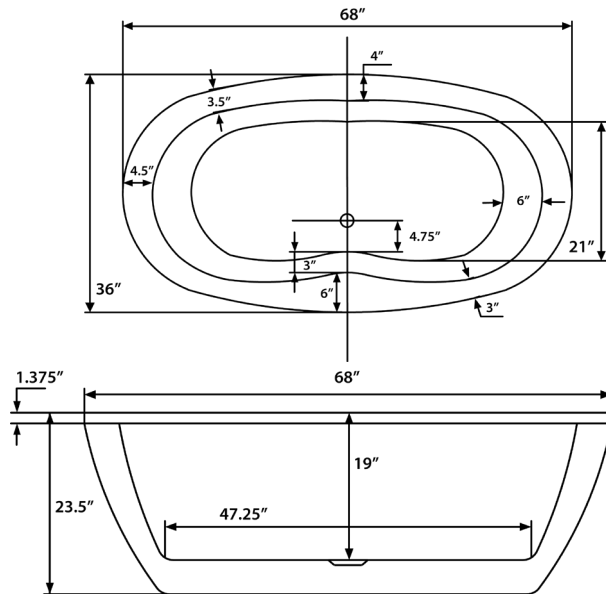

Graceful I 59 Freestanding Soaking Tub

Graceful I 59 Freestanding Soaking Tub

Bathtub Dimensions: 59" L x 29" W x 23" H

Drain Location: Center
Drain/Overflow: Integrated
Material: Acrylic

Deck-Mount Faucet Capability

Deck-Mount Faucet Capability

Compatible Features

Drain & Overflow Color Finishes

Contour 68 Freestanding Soaking Tub

Contour 68 Freestanding Soaking Tub

Bathtub Dimensions: 68" L x 36" W x 23.5" H

Drain Location: Center
Drain/Overflow: Integrated
Material: Acrylic

Deck-Mount Faucet Capability

Compatible Features

Drain & Overflow Color Finishes

Dreamer 67 Freestanding Soaking Tub

Dreamer 67 Freestanding Soaking Tub

Bathtub Dimensions: 67" L x 31" W x 23" H

Drain Location: Center
Drain/Overflow: Integrated
Material: Acrylic