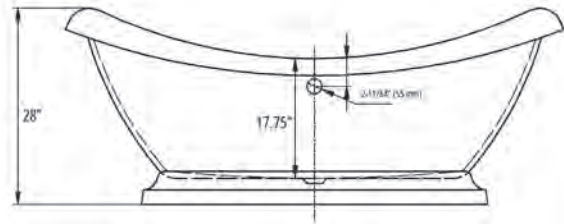

Deck-Mount Faucet Capability

Compatible Features

Drain & Overflow Color Finishes

Aphrodite 67 Freestanding Soaking Tub

Aphrodite 67 Freestanding Soaking Tub

Bathtub Dimensions: 67" L x 31.5" W x 23" H

Drain Location: Center
Drain/Overflow: Comes with kit
Material: Acrylic

Deck-Mount Faucet Capability

Compatible Features

Drain & Overflow Color Finishes

Maximus 69 Freestanding Soaking Tub

Maximus 69 Freestanding Soaking Tub

Bathtub Dimensions: 69" L x 28.5" W x 28" H

Drain Location: Center
Drain/Overflow: Comes With Kit
Material: Acrylic

Deck-Mount Faucet Capability

Compatible Features

Drain & Overflow Color Finishes

Elysium 67 Freestanding Soaking Tub

Elysium 67 Freestanding Soaking Tub

Bathtub Dimensions: 67" L x 31" W x 23.5" H

Drain Location: End
Drain/Overflow: Integrated
Material: Acrylic