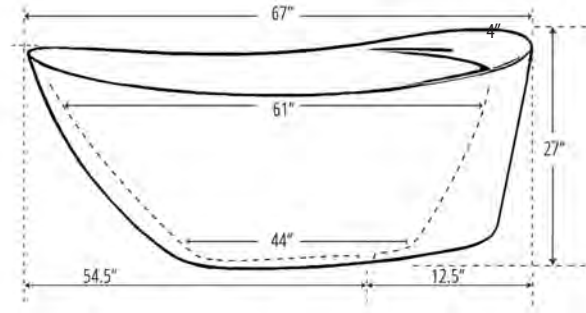

Fiji 67 Freestanding Soaking Tub

Bathtub Dimensions: 67" L x 30" W x 27" H

Drain Location: End
Drain/Overflow: Integrated
Material: Acrylic

Compatible Features

Drain & Overflow Color Finishes