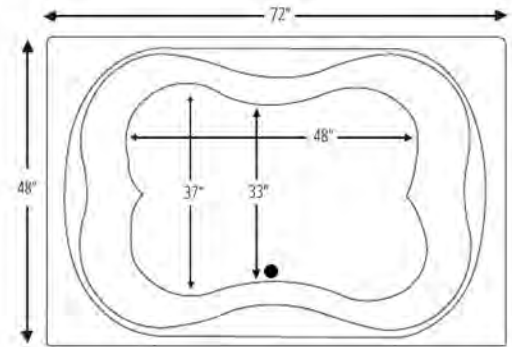

TMS7248 Drop In Soaking Bathtub

Bathtub Dimensions:	72" x 48" x 18"
Rough In:	69" x 45" x 21"
Deck Cut-Out:	69" x 45"
Finished Deck Height:	21"
Drain Location:	Front, Center
Material:	Acrylic
Tub Floor:	Slip-Resistant
Water Capacity:	95 Gallons
Overflow Hole:	Un-drilled
Set in Mortar?:	Yes
Motor Installation:	Mounted under backrest

Carver requires one (1) 20 AMP dedicated GFCI Breaker for each power supply provided with the bathtub