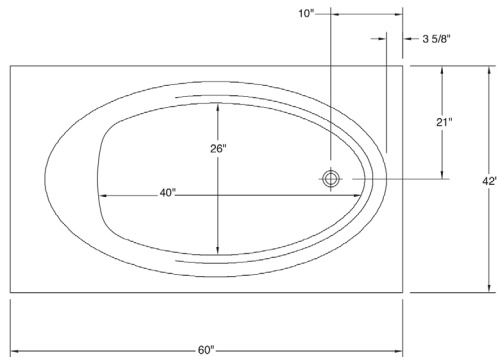

SR6042 Drop In Soaking Bathtub

Bathtub Dimensions:	60" x 42" x 19"
Rough In:	58" x 40" x 21"
Deck Cut-Out:	58" x 40"
Finished Deck Height:	21"
Drain Location:	End Drain
Material:	Acrylic
Tub Floor:	Slip-Resistant
Water Capacity:	65 Gallons
Overflow Hole:	Un-drilled
Set in Mortar?:	Yes
Motor Installation:	Mounted under backrest

Carver requires one (1) 20 AMP dedicated GFCI Breaker for each power supply provided with the bathtub