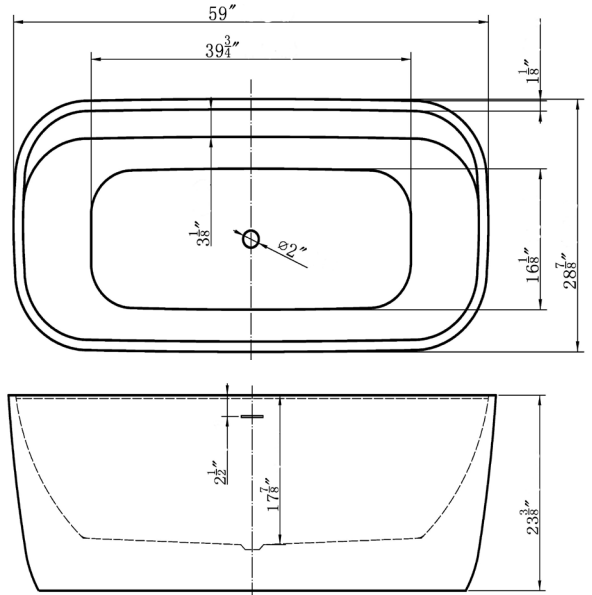

Reflection III 72 Freestanding Soaking Tub

Bathtub Dimensions: 72" L x 36" W x 23.5" H

Drain Location: Center
Drain/Overflow: Integrated
Material: Acrylic

Deck-Mount Faucet Capability

Compatible Features

Drain & Overflow Color Finishes

Graceful I 59 Freestanding Soaking Tub

Graceful I 59 Freestanding Soaking Tub

Bathtub Dimensions: 59" L x 29" W x 23" H

Drain Location: Center
Drain/Overflow: Integrated
Material: Acrylic

Deck-Mount Faucet Capability

Compatible Features

Drain & Overflow Color Finishes

Graceful II 67 Freestanding Soaking Tub

Graceful II 67 Freestanding Soaking Tub

Bathtub Dimensions: 67" L x 31" W x 23.5" H

Drain Location: Center
Drain/Overflow: Integrated
Material: Acrylic

Deck-Mount Faucet Capability

Compatible Features

Drain & Overflow Color Finishes

Contour 68 Freestanding Soaking Tub

Contour 68 Freestanding Soaking Tub

Bathtub Dimensions: 68" L x 36" W x 23.5" H

Drain Location: Center
Drain/Overflow: Integrated
Material: Acrylic