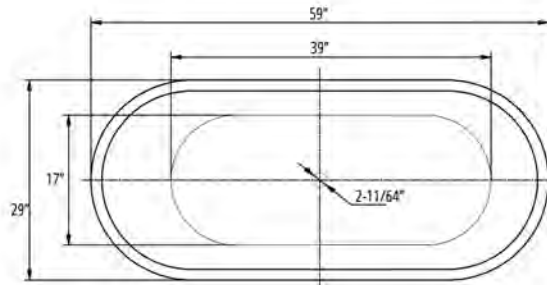

Journey 71 Freestanding Soaking Tub

Bathtub Dimensions: 71" L x 32" W x 24" H

Drain Location: Center
Drain/Overflow: Comes with kit
Material: Acrylic

Floor-Mount Faucet Required

Compatible Features

Drain & Overflow Color Finishes

Seraphina 59 Freestanding Soaking Tub

Seraphina 59 Freestanding Soaking Tub

Bathtub Dimensions: 59" L x 29" W x 23.5" H

Drain Location: Center
Drain/Overflow: Integrated
Material: Acrylic

Floor-Mount Faucet Required

Compatible Features

Drain & Overflow Color Finishes

Rockefeller 69 Freestanding Soaking Tub

Rockefeller 69 Freestanding Soaking Tub

Bathtub Dimensions: 69" L x 31.5" W x 24" H

Drain Location: Center
Drain/Overflow: Comes with kit
Material: Acrylic