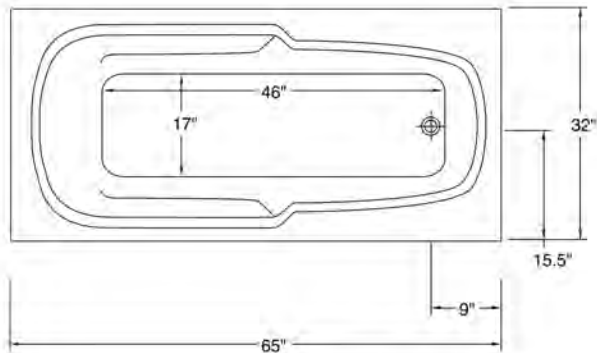

AR6532 Drop In Soaking Bathtub

Bathtub Dimensions:	65" x 32" x 18.5"
Rough In:	63" x 30" x 20.5"
Deck Cut-Out:	63" x 30"
Finished Deck Height:	20.5"
Drain Location:	End Drain
Material:	Acrylic
Tub Floor:	Slip-Resistant
Water Capacity:	60 Gallons
Overflow Hole:	Un-drilled
Set in Mortar?:	Yes
Motor Installation:	Mounted under backrest

Carver requires one (1) 20 AMP dedicated GFCI Breaker for each power supply provided with the bathtub