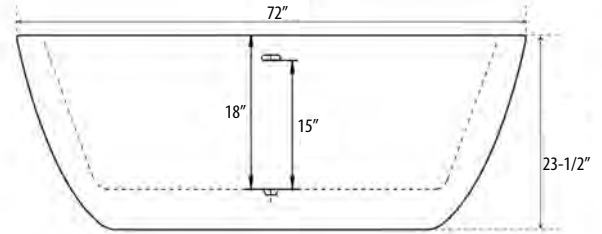

Warranty

5 year Limited Warranty on bathtubs.

Amur 70 Freestanding Soaking Tub

Amur 70 Freestanding Soaking Tub

Bathtub Dimensions: 70.5" L x 32.5" W x 23" H

Drain Location: Center
Drain/Overflow: Integrated
Material: Acrylic

Deck-Mount Faucet Capability

Compatible Features

Drain & Overflow Color Finishes

Amur II 72 Freestanding Soaking Tub

Amur II 72 Freestanding Soaking Tub

Bathtub Dimensions: 72" L x 36" W x 23.5" H

Drain Location: Center
Drain/Overflow: Integrated
Material: Acrylic

Deck-Mount Faucet Capability

Compatible Features

Drain & Overflow Color Finishes

Aiden 65 Freestanding Soaking Tub

Aiden 65 Freestanding Soaking Tub

Bathtub Dimensions: 65" L x 30.5" W x 23.5" H

Drain Location: Center
Drain/Overflow: Integrated
Material: Acrylic