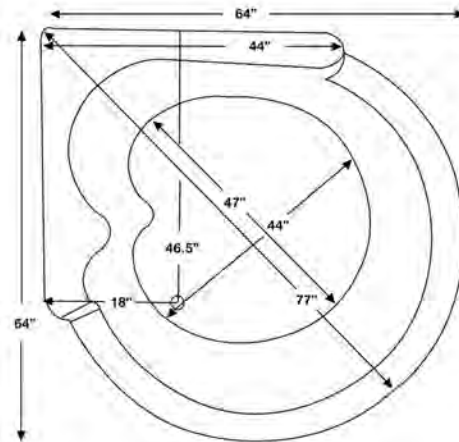

CW6464 Drop In Soaking Bathtub

Bathtub Dimensions:	64" x 64" x 21"
Rough In:	62" x 62" x 23"
Deck Cut-Out:	62" x 62"
Finished Deck Height:	23"
Drain Location:	Front Left
Material:	Acrylic
Tub Floor:	Slip-Resistant
Water Capacity:	94 Gallons
Overflow Hole:	Un-drilled
Set in Mortar?:	Yes
Motor Installation:	Mounted under backrest

Carver requires one (1) 20 AMP dedicated GFCI Breaker for each power supply provided with the bathtub