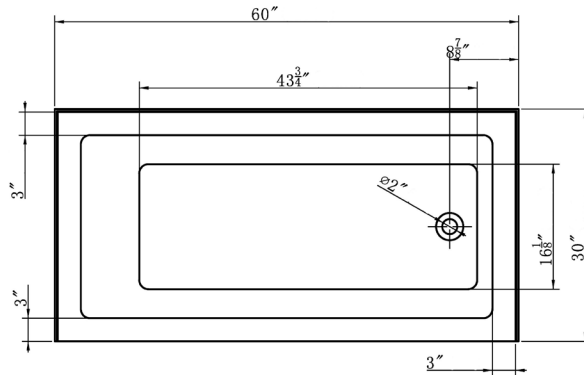

ALR6030 Alcove Soaking Tub

ALR6030 Alcove Soaking Tub

Bathtub Dimensions: 60" L x 30" W x 21.5" H
Drain Location: End
Drain/Overflow: Integrated
Material: Acrylic

Deck-Mount Faucet Capability

Drain & Overflow Color Finishes