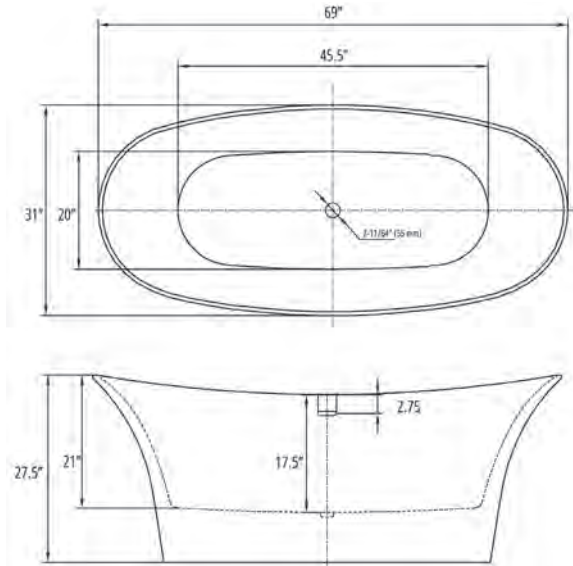

Delaney 69 Freestanding Soaking Tub

Bathtub Dimensions: 69" L x 31" W x 27.5" H

Drain Location: Center
Drain/Overflow: Integrated
Material: Acrylic

Compatible Features

Drain & Overflow Color Finishes