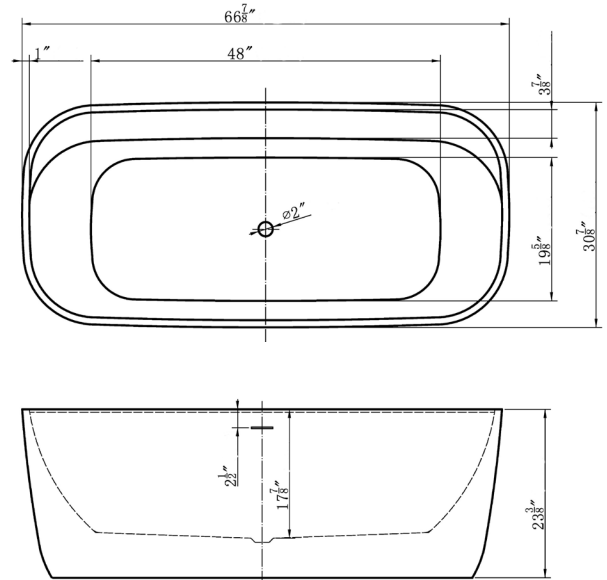

Graceful I 59 Freestanding Soaking Tub

Graceful I 59 Freestanding Soaking Tub

Bathtub Dimensions: 59" L x 29" W x 23" H

Drain Location: Center
Drain/Overflow: Integrated
Material: Acrylic

Deck-Mount Faucet Capability

Compatible Features

Drain & Overflow Color Finishes

Graceful II 67 Freestanding Soaking Tub

Graceful II 67 Freestanding Soaking Tub

Bathtub Dimensions: 67" L x 31" W x 23.5" H

Drain Location: Center
Drain/Overflow: Integrated
Material: Acrylic

Deck-Mount Faucet Capability

Compatible Features

Drain & Overflow Color Finishes

Zen 63 Freestanding Soaking Tub

Zen 63 Freestanding Soaking Tub

Bathtub Dimensions: 63" L x 31.5" W x 24" H

Drain Location: Center
Drain/Overflow: Integrated
Material: Acrylic

Deck-Mount Faucet Capability

Compatible Features

Drain & Overflow Color Finishes

Contour 68 Freestanding Soaking Tub

Contour 68 Freestanding Soaking Tub

Bathtub Dimensions: 68" L x 36" W x 23.5" H

Drain Location: Center
Drain/Overflow: Integrated
Material: Acrylic