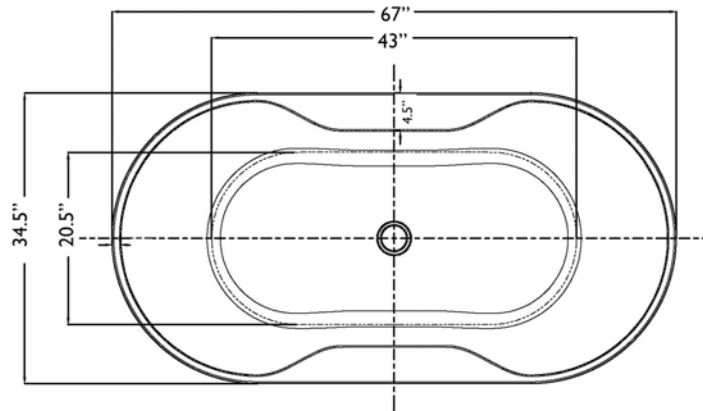

Deck-Mount Faucet Capability

Compatible Features

Drain & Overflow Color Finishes

Fiji 67 Freestanding Soaking Tub

Fiji 67 Freestanding Soaking Tub

Bathtub Dimensions: 67" L x 30" W x 27" H

Drain Location: End
Drain/Overflow: Integrated
Material: Acrylic

Deck-Mount Faucet Capability

Compatible Features

Drain & Overflow Color Finishes

Harmony II 67 Freestanding Soaking Tub

Harmony II 67 Freestanding Soaking Tub

Bathtub Dimensions: 67" L x 34" W x 23.75" H

Drain Location: Center
Drain/Overflow: Integrated
Material: Acrylic

Deck-Mount Faucet Capability

Compatible Features

Drain & Overflow Color Finishes

Serenity II 69 Freestanding Soaking Tub

Serenity II 69 Freestanding Soaking Tub

Bathtub Dimensions: 69" L x 33.5" W x 28.75" H