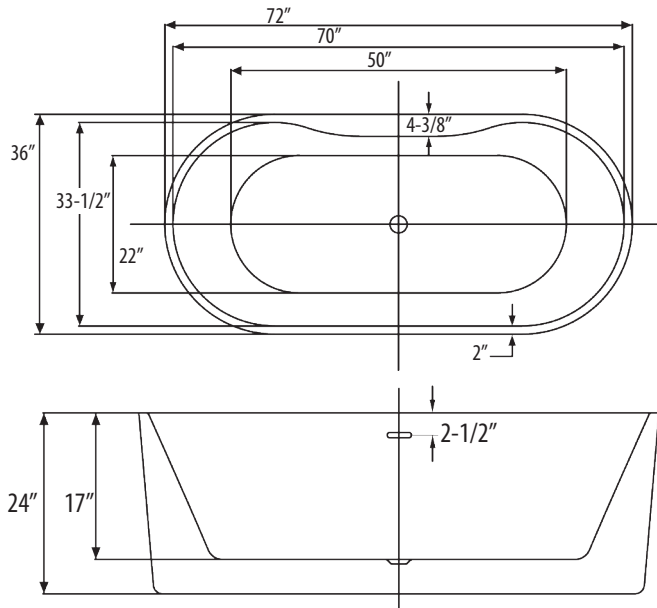

Reflection III 72 Freestanding Soaking Tub

Bathtub Dimensions: 72" L x 36" W x 23.5" H

Drain Location: Center
Drain/Overflow: Integrated
Material: Acrylic

Deck-Mount Faucet Capability

Compatible Features

Drain & Overflow Color Finishes

Graceful I 59 Freestanding Soaking Tub

Graceful I 59 Freestanding Soaking Tub

Bathtub Dimensions: 59" L x 29" W x 23" H

Drain Location: Center
Drain/Overflow: Integrated
Material: Acrylic

Deck-Mount Faucet Capability