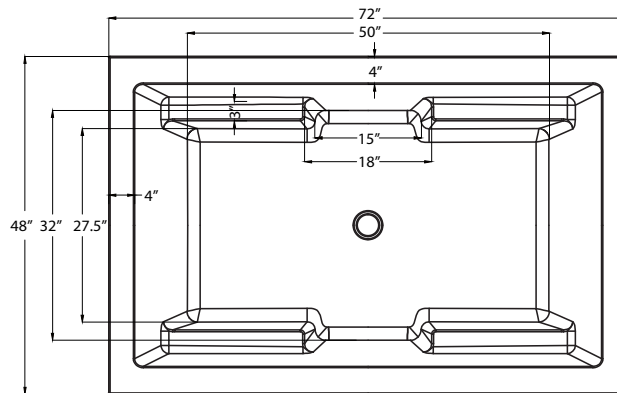

DAR7248 Drop In Soaking Bathtub

Bathtub Dimensions:	72" x 48" x 21"
Rough In:	69" x 45" x 24"
Deck Cut-Out:	69" x 45"
Finished Deck Height:	24"
Drain Location:	Center Drain
Material:	Acrylic
Tub Floor:	Slip-Resistant
Water Capacity:	80 Gallons
Overflow Hole:	Un-drilled
Set in Mortar?:	Yes
Motor Installation:	Mounted under backrest

Carver requires one (1) 20 AMP dedicated GFCI Breaker for each power supply provided with the bathtub