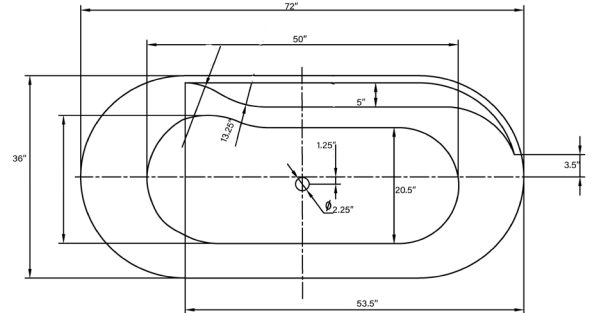

Warranty

5 year Limited Warranty on bathtubs.

Amur 70 Freestanding Soaking Tub

Amur 70 Freestanding Soaking Tub

Bathtub Dimensions: 70.5" L x 32.5" W x 23" H

Drain Location: Center
Drain/Overflow: Integrated
Material: Acrylic

Deck-Mount Faucet Capability

Compatible Features

Drain & Overflow Color Finishes

Amur II 72 Freestanding Soaking Tub

Amur II 72 Freestanding Soaking Tub

Bathtub Dimensions: 72" L x 36" W x 23.5" H

Drain Location: Center
Drain/Overflow: Integrated
Material: Acrylic

Deck-Mount Faucet Capability

Compatible Features

Drain & Overflow Color Finishes

Aiden 65 Freestanding Soaking Tub

Aiden 65 Freestanding Soaking Tub

Bathtub Dimensions: 65" L x 30.5" W x 23.5" H

Drain Location: Center
Drain/Overflow: Integrated
Material: Acrylic