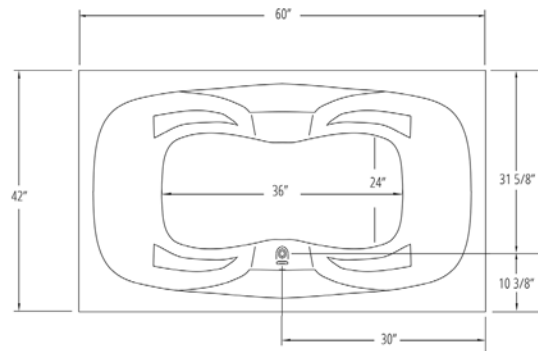

Carver requires one (1) 20 AMP dedicated GFCI Breaker for each power supply provided with the bathtub

AR6042 Drop In Soaking Bathtub

AR6042 Drop In Soaking Bathtub

Bathtub Dimensions:	60" x 42" x 20.5"
Rough In:	58" x 39" x 22"
Deck Cut-Out:	58" x 39"
Finished Deck Height:	22"
Drain Location:	Center Drain
Material:	Acrylic
Tub Floor:	Slip-Resistant
Water Capacity:	65 Gallons
Overflow Hole:	Un-drilled
Set in Mortar?:	Yes
Motor Installation:	Mounted under backrest