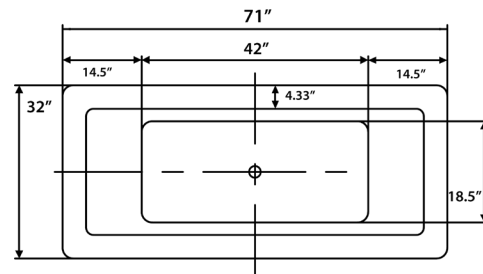

Journey 71 Freestanding Soaking Tub

Bathtub Dimensions: 71" L x 32" W x 24" H

Drain Location: Center
Drain/Overflow: Comes with kit
Material: Acrylic

Floor-Mount Faucet Required

Compatible Features

Drain & Overflow Color Finishes

Seraphina 59 Freestanding Soaking Tub

Seraphina 59 Freestanding Soaking Tub

Bathtub Dimensions: 59" L x 29" W x 23.5" H

Drain Location: Center
Drain/Overflow: Integrated
Material: Acrylic

Floor-Mount Faucet Required