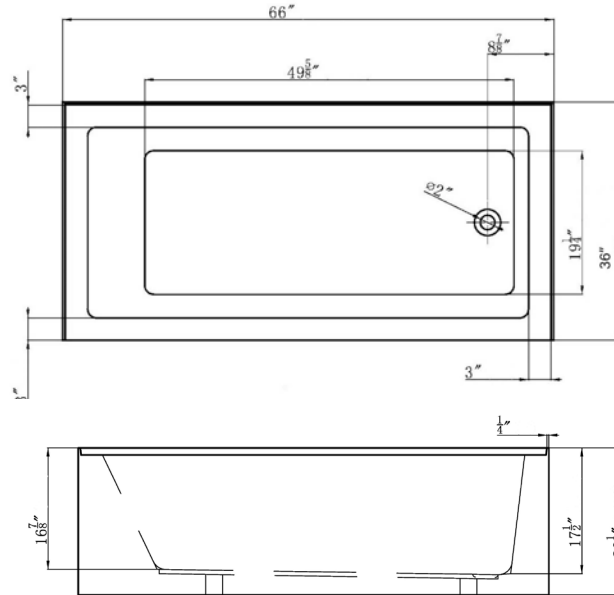

ALR6636 Alcove Soaking Tub

ALR6636 Alcove Soaking Tub

Bathtub Dimensions: 66" L x 36" W x 20.5" H
Drain Location: End
Drain/Overflow: Integrated
Material: Acrylic

Deck-Mount Faucet Capability

Drain & Overflow Color Finishes