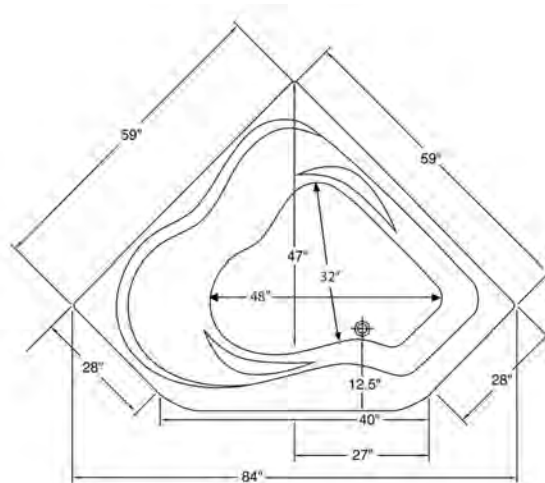

CK5959 Drop In Soaking Bathtub

Bathtub Dimensions:	59" x 59" x 20.5"
Rough In:	57" x 57" x 22.5"
Deck Cut-Out:	57" x 57"
Finished Deck Height:	22.5"
Drain Location:	Front Right
Material:	Acrylic
Tub Floor:	Slip-Resistant
Water Capacity:	80 Gallons
Overflow Hole:	Un-drilled
Set in Mortar?:	Yes
Motor Installation:	Mounted under backrest

Carver requires one (1) 20 AMP dedicated GFCI Breaker for each power supply provided with the bathtub