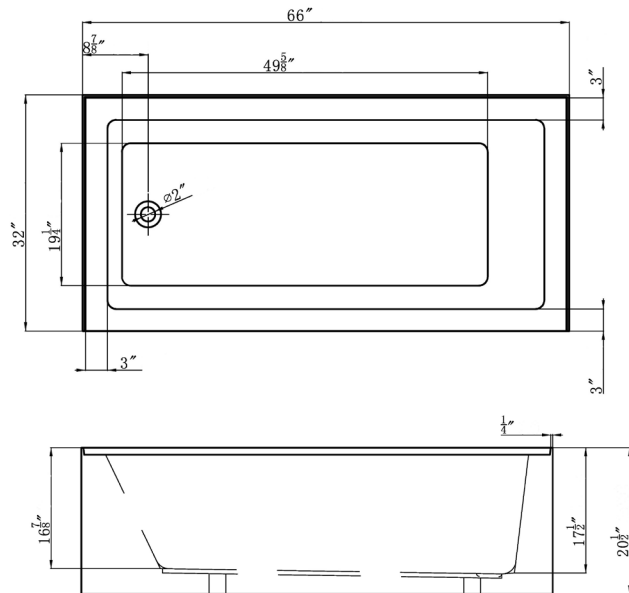

ALL6632 Alcove Soaking Tub

ALL6632 Alcove Soaking Tub

Bathtub Dimensions: 66" L x 32" W x 20.5" H
Drain Location: End
Drain/Overflow: Integrated
Material: Acrylic

Deck-Mount Faucet Capability

Drain & Overflow Color Finishes