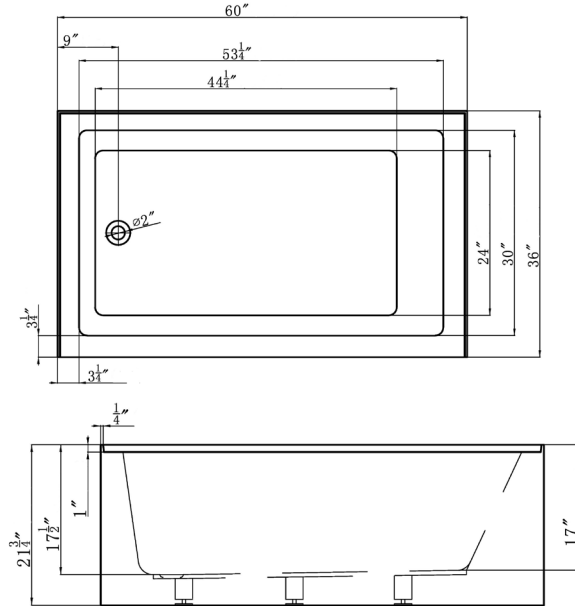

ALL6036 Alcove Soaking Tub

ALL6036 Alcove Soaking Tub

Bathtub Dimensions: 60" L x 36" W x 21.75" H
Drain Location: End
Drain/Overflow: Integrated
Material: Acrylic

Deck-Mount Faucet Capability

Drain & Overflow Color Finishes