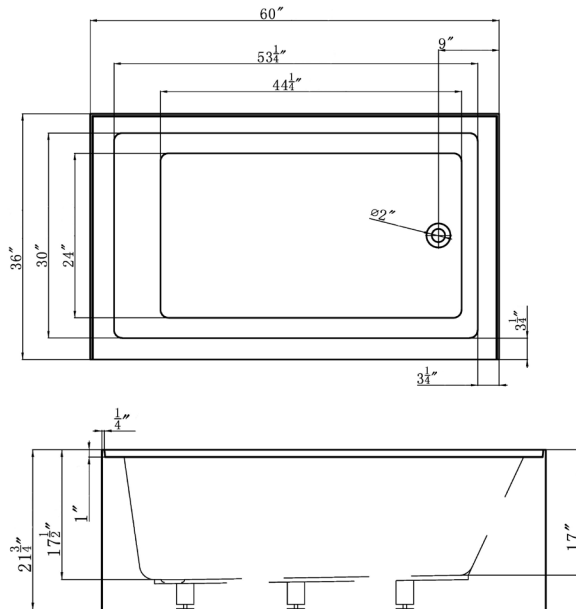

ALR6036 Alcove Soaking Tub

ALR6036 Alcove Soaking Tub

Bathtub Dimensions: 60" L x 36" W x 21.75" H
Drain Location: End
Drain/Overflow: Integrated
Material: Acrylic

Deck-Mount Faucet Capability

Drain & Overflow Color Finishes