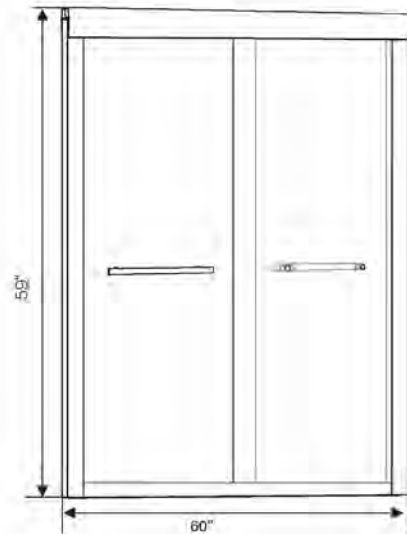

6659 Shower Sliding Door

Dimensions:

66" L x 59" H

Frame:

Stainless Steel

Handles:

Stainless Steel

Glass: