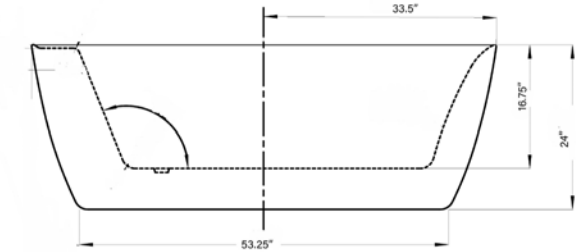

Deck-Mount Faucet Capability

Compatible Features

Drain & Overflow Color Finishes

Maximus 69 Freestanding Soaking Tub

Maximus 69 Freestanding Soaking Tub

Bathtub Dimensions: 69" L x 28.5" W x 28" H

Drain Location: Center
Drain/Overflow: Comes With Kit
Material: Acrylic

Deck-Mount Faucet Capability

Compatible Features

Drain & Overflow Color Finishes

Elysium 67 Freestanding Soaking Tub

Elysium 67 Freestanding Soaking Tub

Bathtub Dimensions: 67" L x 31" W x 23.5" H

Drain Location: End
Drain/Overflow: Integrated
Material: Acrylic