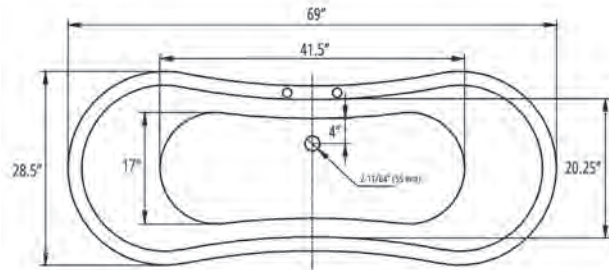

Deck-Mount Faucet Capability

Compatible Features

Drain & Overflow Color Finishes

Aphrodite 67 Freestanding Soaking Tub

Aphrodite 67 Freestanding Soaking Tub

Bathtub Dimensions: 67" L x 31.5" W x 23" H

Drain Location: Center
Drain/Overflow: Comes with kit
Material: Acrylic

Deck-Mount Faucet Capability

Compatible Features

Drain & Overflow Color Finishes

Maximus 69 Freestanding Soaking Tub

Maximus 69 Freestanding Soaking Tub

Bathtub Dimensions: 69" L x 28.5" W x 28" H

Drain Location: Center
Drain/Overflow: Comes With Kit
Material: Acrylic

Deck-Mount Faucet Capability

Compatible Features

Drain & Overflow Color Finishes

Elysium 67 Freestanding Soaking Tub

Elysium 67 Freestanding Soaking Tub

Bathtub Dimensions: 67" L x 31" W x 23.5" H

Drain Location: End
Drain/Overflow: Integrated
Material: Acrylic