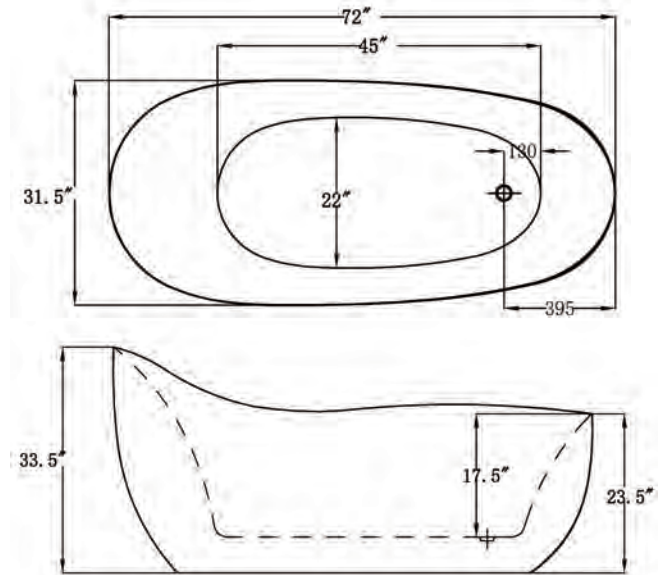

Heavenly 72 Freestanding Soaking Tub

Bathtub Dimensions: 72" L x 31.5" W x 23.5" H

Drain Location: End
Drain/Overflow: Integrated
Material: Acrylic

Compatible Features

Drain & Overflow Color Finishes