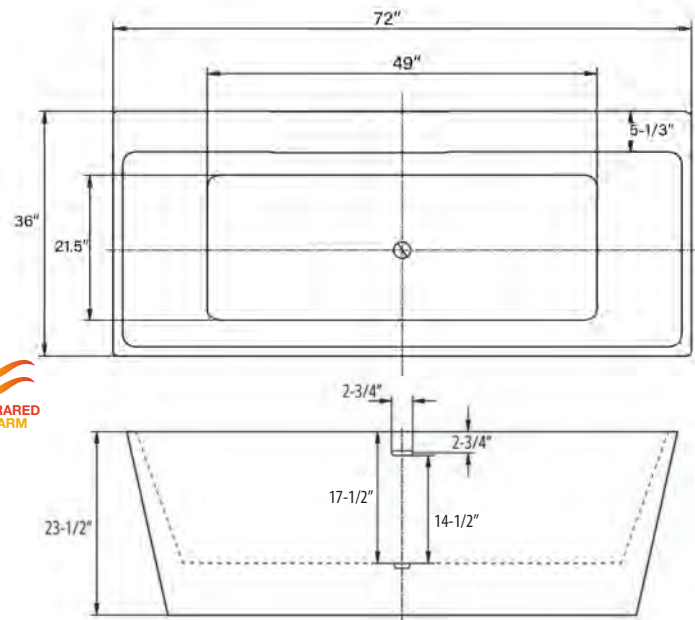

Deck-Mount Faucet Capability

Compatible Features

Drain & Overflow Color Finishes

Kaskade 71 Freestanding Soaking Tub

Kaskade 71 Freestanding Soaking Tub

Bathtub Dimensions: 71.25" L x 32" W x 23" H

Drain Location: Center
Drain/Overflow: Integrated
Material: Acrylic

Deck-Mount Faucet Capability

Compatible Features

Drain & Overflow Color Finishes

Kaskade II 72 Freestanding Soaking Tub

Kaskade II 72 Freestanding Soaking Tub

Bathtub Dimensions: 72" L x 36" W x 23.5" H

Drain Location: Center
Drain/Overflow: Integrated
Material: Acrylic

Deck-Mount Faucet Capability

Compatible Features

Drain & Overflow Color Finishes

Reflection I 59 Freestanding Soaking Tub

Reflection I 59 Freestanding Soaking Tub

Bathtub Dimensions: 59" L x 31.5" W x 23.5" H