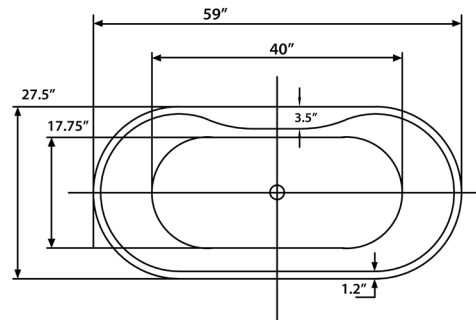

Reflection I 59 Freestanding Soaking Tub

Bathtub Dimensions: 59" L x 31.5" W x 23.5" H

Drain Location: Center
Drain/Overflow: Integrated
Material: Acrylic