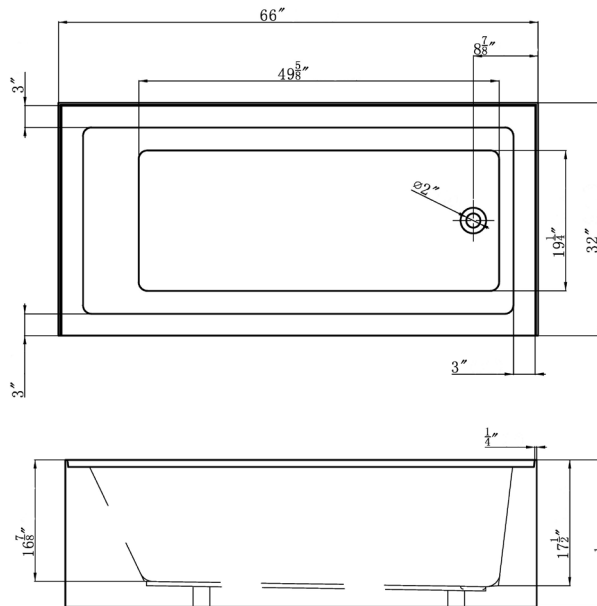

ALR6632 Alcove Soaking Tub

ALR6632 Alcove Soaking Tub

Bathtub Dimensions: 66" L x 32" W x 20.5" H
Drain Location: End
Drain/Overflow: Integrated
Material: Acrylic

Deck-Mount Faucet Capability

Drain & Overflow Color Finishes