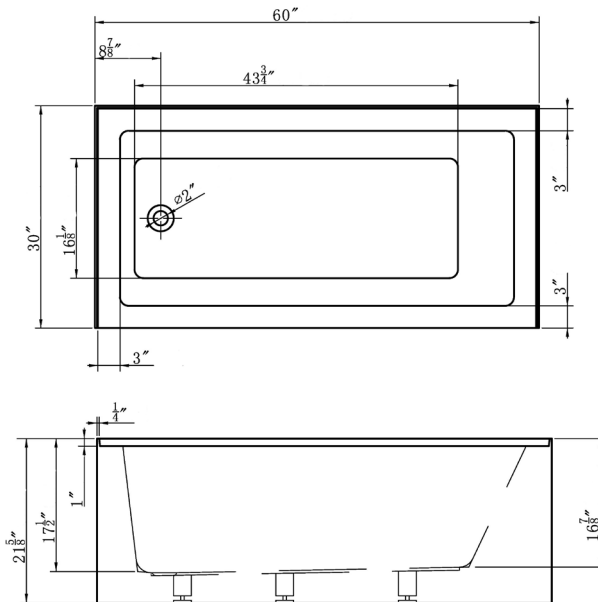

ALL6030 Alcove Soaking Tub

ALL6030 Alcove Soaking Tub

Bathtub Dimensions: 60" L x 30" W x 21.5" H
Drain Location: End
Drain/Overflow: Integrated
Material: Acrylic

Deck-Mount Faucet Capability

Drain & Overflow Color Finishes