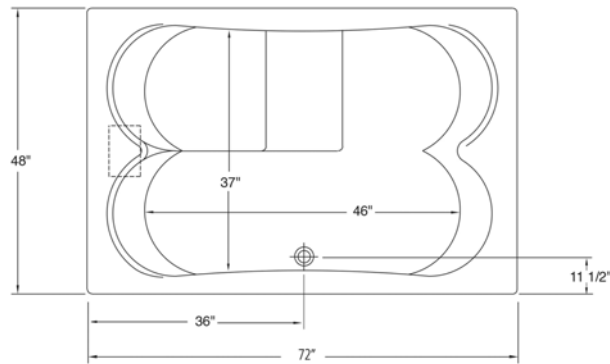

TPL7248 Drop In Soaking Bathtub

Bathtub Dimensions:	72" x 48" x 19.5"
Rough In:	69" x 46" x 22.5"
Deck Cut-Out:	69" x 46"
Finished Deck Height:	22.5"
Drain Location:	Front, Center
Material:	Acrylic
Tub Floor:	Slip-Resistant
Water Capacity:	70 Gallons
Overflow Hole:	Un-drilled
Set in Mortar?:	Yes
Motor Installation:	Mounted under backrest

Carver requires one (1) 20 AMP dedicated GFCI Breaker for each power supply provided with the bathtub