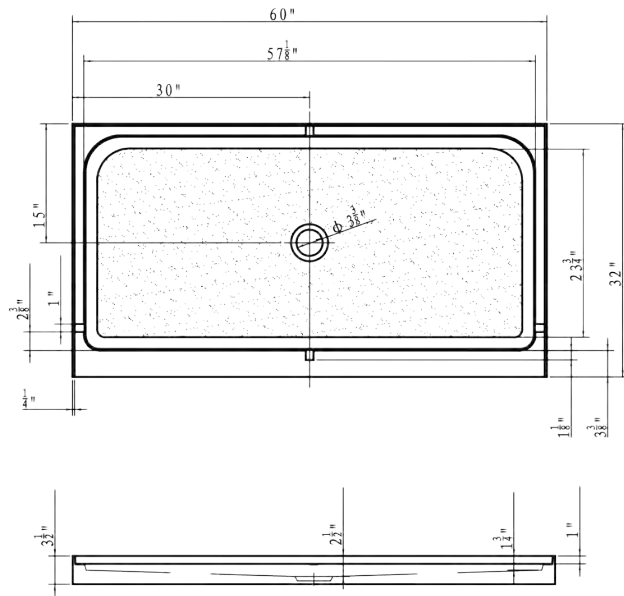

01075 Euro Slim Line Shower Pan

Pan Dimensions: 60" x 32" x 3.5"
Drain Location: Center Drain
Material: Acrylic
Shower Floor: Slip-Resistant