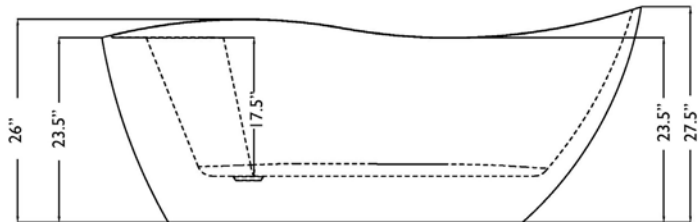

Radiance 67 Freestanding Soaking Tub

Bathtub Dimensions: 67" L x 31" W x 26" H

Drain Location: End
Drain/Overflow: Integrated
Material: Acrylic

Deck-Mount Faucet Capability

Compatible Features