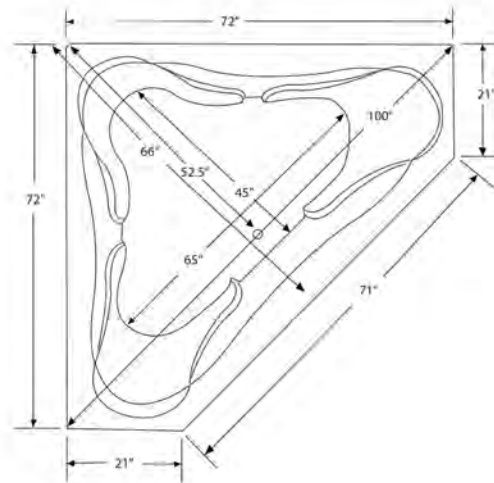

NW7272 Drop In Soaking Bathtub

Bathtub Dimensions:	72" x 72" x 21"
Rough In:	70" x 70" x 23"
Deck Cut-Out:	70" x 70"
Finished Deck Height:	23"
Drain Location:	Front, Center
Material:	Acrylic
Tub Floor:	Slip-Resistant
Water Capacity:	90 Gallons
Overflow Hole:	Un-drilled
Set in Mortar?:	Yes
Motor Installation:	Mounted under backrest

Carver requires one (1) 20 AMP dedicated GFCI Breaker for each power supply provided with the bathtub