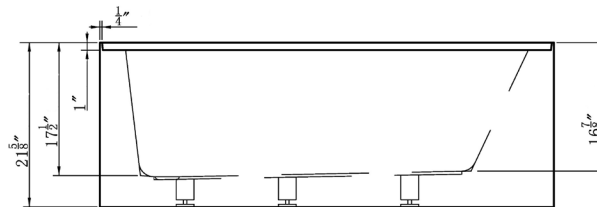

ALR6030 Alcove Soaking Tub

ALR6030 Alcove Soaking Tub

Bathtub Dimensions: 60" L x 30" W x 21.5" H
Drain Location: End
Drain/Overflow: Integrated
Material: Acrylic

Deck-Mount Faucet Capability

Drain & Overflow Color Finishes