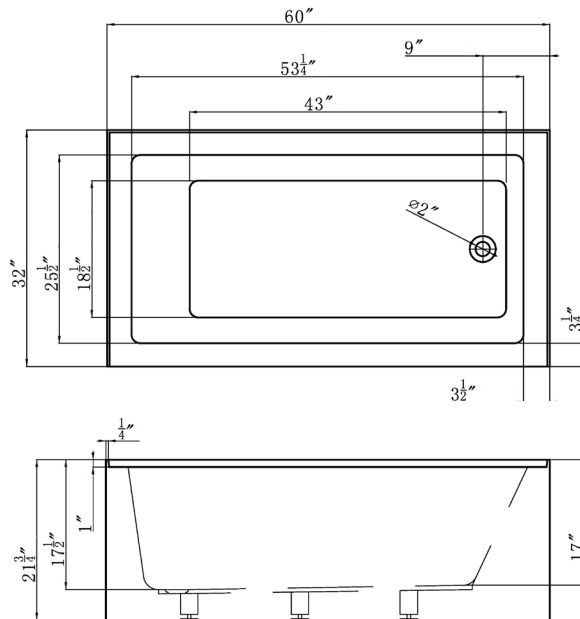

ALR6032 Alcove Soaking Tub

ALR6032 Alcove Soaking Tub

Bathtub Dimensions: 60" L x 32" W x 21.75" H
Drain Location: End
Drain/Overflow: Integrated
Material: Acrylic

Deck-Mount Faucet Capability

Drain & Overflow Color Finishes