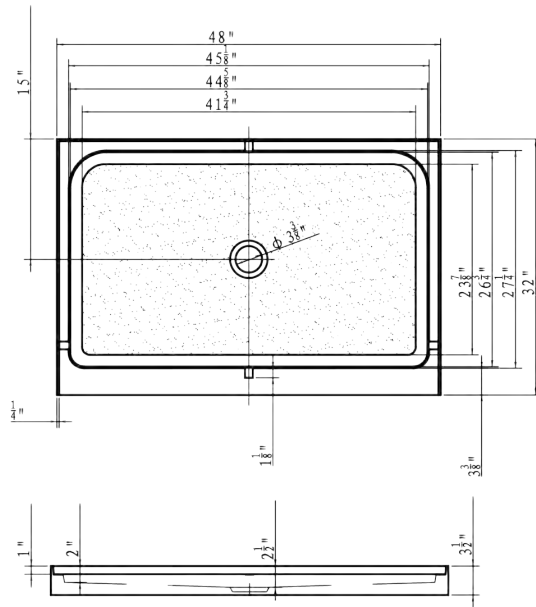

5 Year Limited Warranty on Shower Pans.

01074 Euro Slim Line Shower Pan

Pan Dimensions: 48" x 32" x 3.5"
Drain Location: Center Drain
Material: Acrylic
Shower Floor: Slip-Resistant

01076 Euro Slim Line Shower Pan