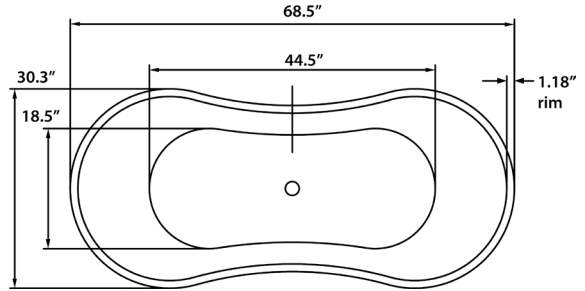

Bathtub Dimensions: 68.5" L x 30" W x 23" H

Drain Location: Center
Drain/Overflow: Integrated
Material: Acrylic

Floor-Mount Faucet Required

Compatible Features

Drain & Overflow Color Finishes

Trinity 69 Freestanding Soaking Tub