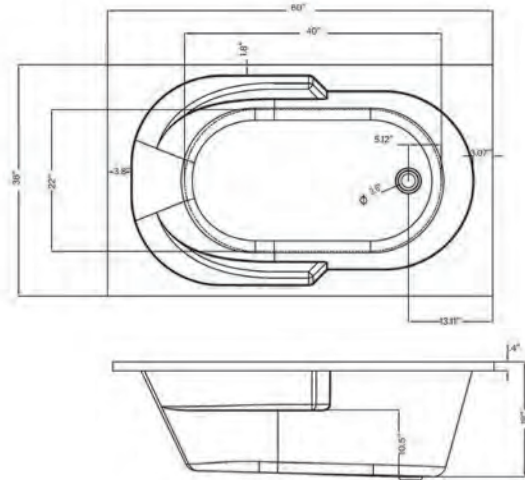

RAR6036 Drop In Soaking Bathtub

Bathtub Dimensions:	60" x 36" x 18"
Rough In:	58" x 34" x 20"
Deck Cut-Out:	58" x 34"
Finished Deck Height:	20"
Drain Location:	End Drain
Material:	Acrylic
Tub Floor:	Slip-Resistant
Water Capacity:	50 Gallons
Overflow Hole:	Un-drilled
Set in Mortar?:	Yes
Motor Installation:	Mounted under backrest

Carver requires one (1) 20 AMP dedicated GFCI Breaker for each power supply provided with the bathtub