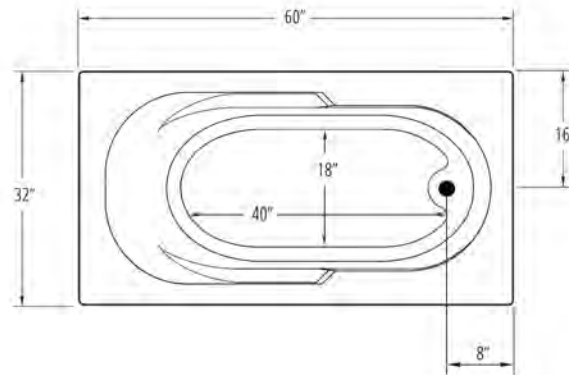

AR6032 Drop In Soaking Bathtub

Bathtub Dimensions:	60" x 32" x 18"
Rough In:	58" x 30" x 20"
Deck Cut-Out:	58" x 30"
Finished Deck Height:	20"
Drain Location:	End Drain
Material:	Acrylic
Tub Floor:	Slip-Resistant
Water Capacity:	50 Gallons
Overflow Hole:	Un-drilled
Set in Mortar?:	Yes
Motor Installation:	Mounted under backrest

Carver requires one (1) 20 AMP dedicated GFCI Breaker for each power supply provided with the bathtub