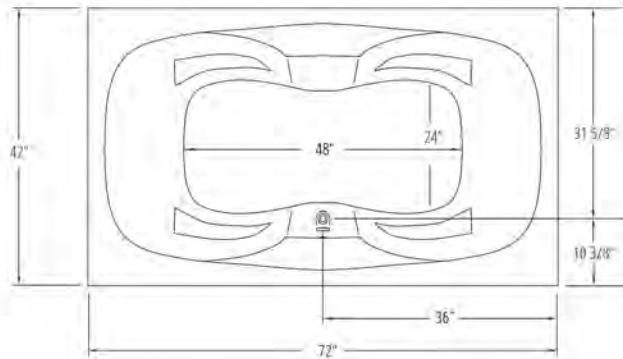

AR7242 Drop In Soaking Bathtub

Bathtub Dimensions:	72" x 42" x 20.5"
Rough In:	69" x 39" x 22"
Deck Cut-Out:	69" x 39"
Finished Deck Height:	22"
Drain Location:	Center Drain
Material:	Acrylic
Tub Floor:	Slip-Resistant
Water Capacity:	75 Gallons
Overflow Hole:	Un-drilled
Set in Mortar?:	Yes
Motor Installation:	Mounted under backrest

Carver requires one (1) 20 AMP dedicated GFCI Breaker for each power supply provided with the bathtub