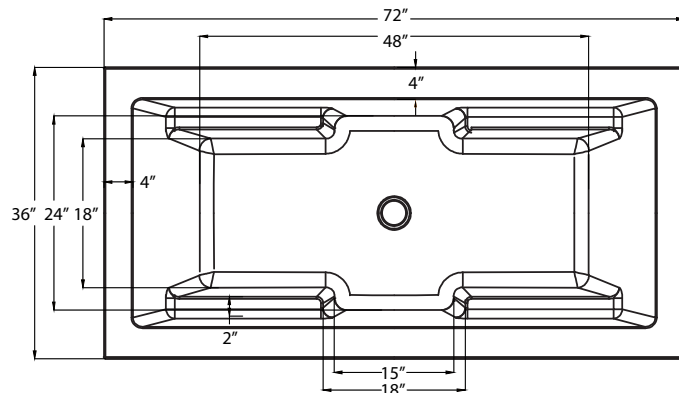

DAR7236 Drop In Soaking Bathtub

Bathtub Dimensions:	72" x 36" x 21"
Rough In:	70" x 34" x 23"
Deck Cut-Out:	70" x 34"
Finished Deck Height:	23"
Drain Location:	Center Drain
Material:	Acrylic
Tub Floor:	Slip-Resistant
Water Capacity:	65 Gallons
Overflow Hole:	Un-drilled
Set in Mortar?:	Yes
Motor Installation:	Mounted under backrest

Carver requires one (1) 20 AMP dedicated GFCI Breaker for each power supply provided with the bathtub