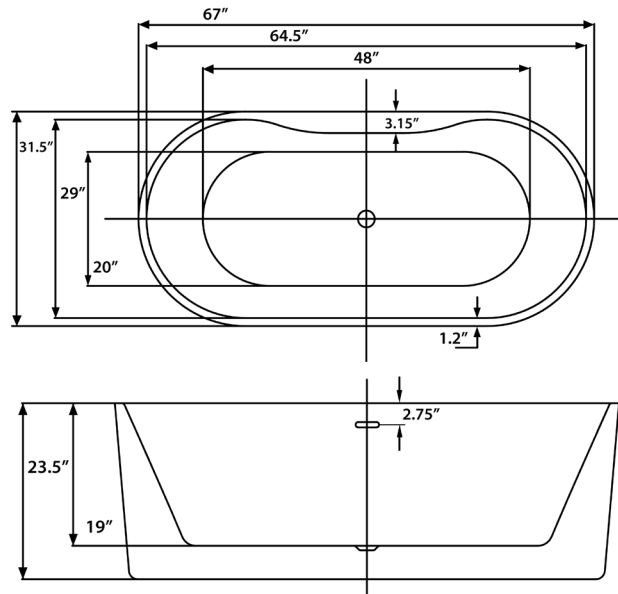

Bathtub Dimensions: 67" L x 31.5" W x 23.5" H

Drain Location: Center
Drain/Overflow: Integrated
Material: Acrylic

Deck-Mount Faucet Capability

Compatible Features

Drain & Overflow Color Finishes

Reflection III 72 Freestanding Soaking Tub

Reflection III 72 Freestanding Soaking Tub

Bathtub Dimensions: 72" L x 36" W x 23.5" H

Drain Location: Center
Drain/Overflow: Integrated
Material: Acrylic

Deck-Mount Faucet Capability

Compatible Features

Drain & Overflow Color Finishes

Graceful I 59 Freestanding Soaking Tub

Graceful I 59 Freestanding Soaking Tub

Bathtub Dimensions: 59" L x 29" W x 23" H

Drain Location: Center
Drain/Overflow: Integrated
Material: Acrylic

Deck-Mount Faucet Capability