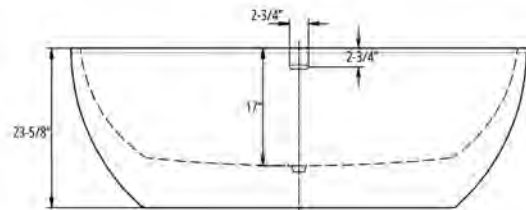

Seraphina 59 Freestanding Soaking Tub

Bathtub Dimensions: 59" L x 29" W x 23.5" H

Drain Location: Center
Drain/Overflow: Integrated
Material: Acrylic

Compatible Features

Drain & Overflow Color Finishes