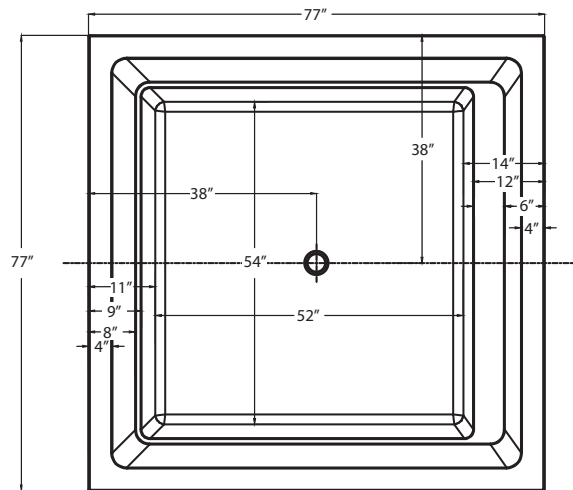

SQ7777 Drop In Soaking Bathtub

Bathtub Dimensions:	77" x 77" x 25"
Rough In:	74" x 74" x 23.5"
Deck Cut-Out:	74" x 74"
Finished Deck Height:	25"
Drain Location:	Center Drain
Material:	Acrylic
Tub Floor:	Slip-Resistant
Water Capacity:	150 Gallons
Overflow Hole:	Un-drilled
Set in Mortar?:	Yes
Motor Installation:	Mounted under backrest

Carver requires one (1) 20 AMP dedicated GFCI Breaker for each power supply provided with the bathtub