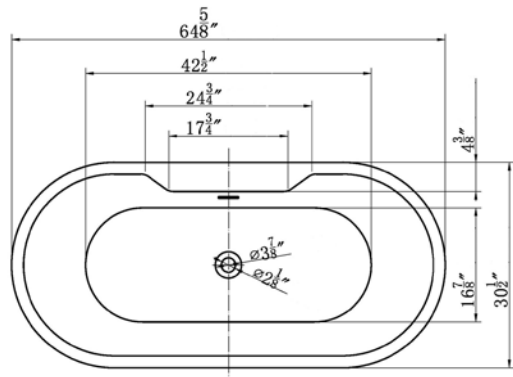

Warranty

5 year Limited Warranty on bathtubs.

Amur 70 Freestanding Soaking Tub

Amur 70 Freestanding Soaking Tub

Bathtub Dimensions: 70.5" L x 32.5" W x 23" H

Drain Location: Center
Drain/Overflow: Integrated
Material: Acrylic

Deck-Mount Faucet Capability

Compatible Features

Drain & Overflow Color Finishes

Amur II 72 Freestanding Soaking Tub

Amur II 72 Freestanding Soaking Tub

Bathtub Dimensions: 72" L x 36" W x 23.5" H

Drain Location: Center
Drain/Overflow: Integrated
Material: Acrylic

Deck-Mount Faucet Capability

Compatible Features

Drain & Overflow Color Finishes

Aiden 65 Freestanding Soaking Tub

Aiden 65 Freestanding Soaking Tub

Bathtub Dimensions: 65" L x 30.5" W x 23.5" H

Drain Location: Center
Drain/Overflow: Integrated
Material: Acrylic

Deck-Mount Faucet Capability

Compatible Features

Drain & Overflow Color Finishes

Aiden II 69 Freestanding Soaking Tub

Aiden II 69 Freestanding Soaking Tub

Bathtub Dimensions: 69" L x 31.5" W x 23.5" H

Drain Location: Center
Drain/Overflow: Integrated
Material: Acrylic