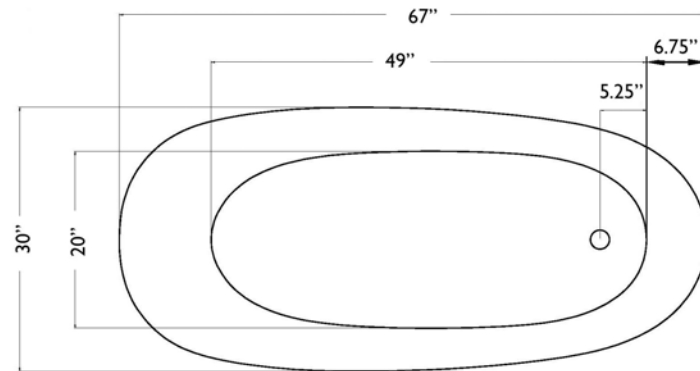

Serenity 67 Freestanding Soaking Tub

Bathtub Dimensions: 67" L x 30" W x 28.75" H

Drain Location: End
Drain/Overflow: Integrated
Material: Acrylic

Compatible Features

Drain & Overflow Color Finishes