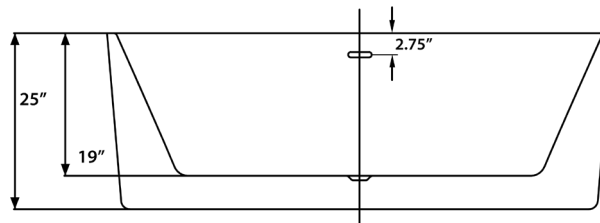

Reflection I 59 Freestanding Soaking Tub

Bathtub Dimensions: 59" L x 31.5" W x 23.5" H

Drain Location: Center
Drain/Overflow: Integrated
Material: Acrylic