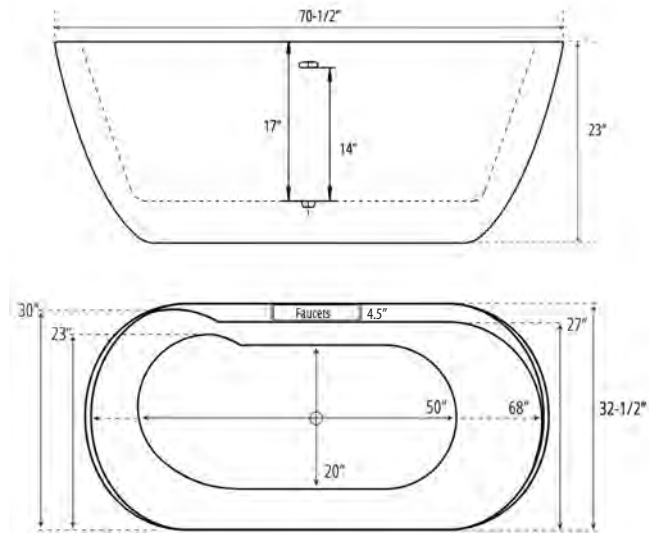

Warranty

5 year Limited Warranty on bathtubs.

Amur 70 Freestanding Soaking Tub

Amur 70 Freestanding Soaking Tub

Bathtub Dimensions: 70.5" L x 32.5" W x 23" H

Drain Location: Center
Drain/Overflow: Integrated
Material: Acrylic

Deck-Mount Faucet Capability

Compatible Features

Drain & Overflow Color Finishes

Amur II 72 Freestanding Soaking Tub

Amur II 72 Freestanding Soaking Tub

Bathtub Dimensions: 72" L x 36" W x 23.5" H

Drain Location: Center
Drain/Overflow: Integrated
Material: Acrylic

Deck-Mount Faucet Capability

Compatible Features

Drain & Overflow Color Finishes

Aiden 65 Freestanding Soaking Tub

Aiden 65 Freestanding Soaking Tub

Bathtub Dimensions: 65" L x 30.5" W x 23.5" H

Drain Location: Center
Drain/Overflow: Integrated
Material: Acrylic