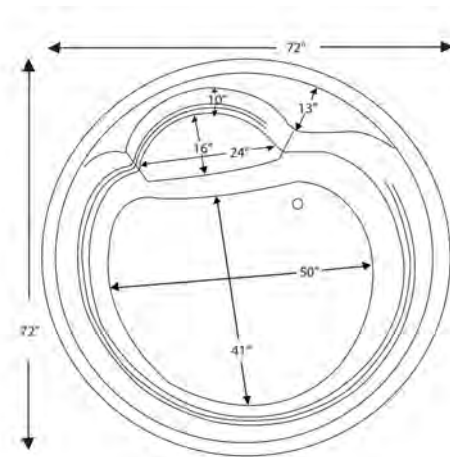

FL7272 Drop In Soaking Bathtub

Bathtub Dimensions:	72" x 72" x 18"
Rough In:	69" x 69" x 20"
Deck Cut-Out:	69" x 69"
Finished Deck Height:	20"
Drain Location:	Fixed, can rotate tub
Material:	Acrylic
Tub Floor:	Slip-Resistant
Water Capacity:	100 Gallons
Overflow Hole:	Un-drilled
Set in Mortar?:	Yes
Motor Installation:	Mounted under backrest

Carver requires one (1) 20 AMP dedicated GFCI Breaker for each power supply provided with the bathtub