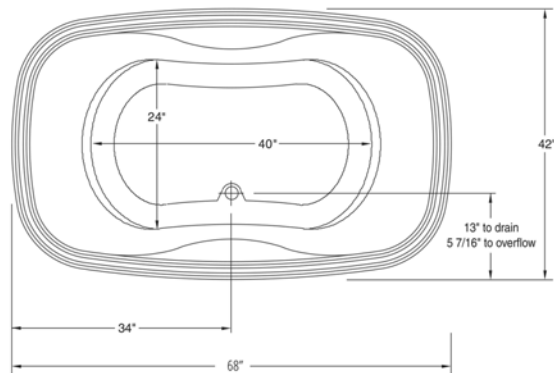

TOD6841 Drop In Soaking Bathtub

Bathtub Dimensions:	68" x 41" x 20"
Rough In:	65" x 37" x 22"
Deck Cut-Out:	Template Available
Finished Deck Height:	22"
Drain Location:	Front, Center
Material:	Acrylic
Tub Floor:	Slip-Resistant
Water Capacity:	70 Gallons
Overflow Hole:	Un-drilled
Set in Mortar?:	Yes
Motor Installation:	Mounted under backrest

Carver requires one (1) 20 AMP dedicated GFCI Breaker for each power supply provided with the bathtub