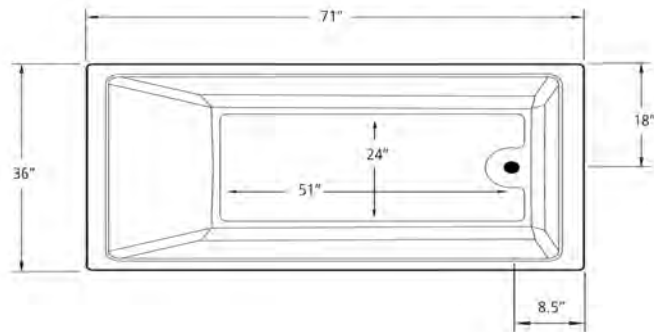

KJ7136 Drop In Soaking Bathtub

Bathtub Dimensions:	71" x 36" x 18.5"
Rough In:	69" x 34" x 21"
Deck Cut-Out:	69" x 34"
Finished Deck Height:	21"
Drain Location:	End Drain
Material:	Acrylic
Tub Floor:	Slip-Resistant
Water Capacity:	70 Gallons
Overflow Hole:	Un-drilled
Set in Mortar?:	Yes
Motor Installation:	Mounted under backrest

Carver requires one (1) 20 AMP dedicated GFCI Breaker for each power supply provided with the bathtub