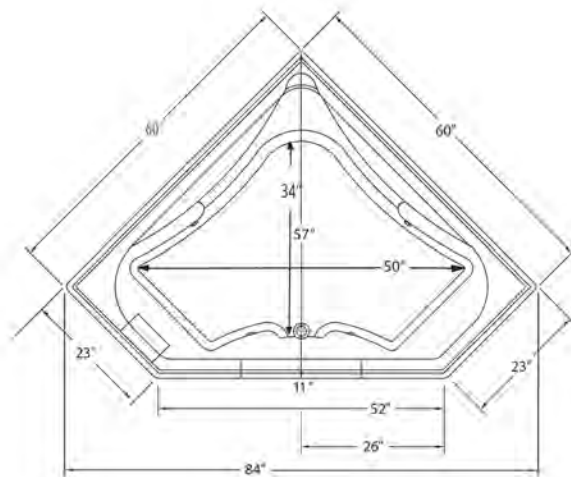

CT6060 Drop In Soaking Bathtub

Bathtub Dimensions:	60" x 60" x 19.5"
Rough In:	58" x 58" x 21"
Deck Cut-Out:	58" x 58"
Finished Deck Height:	21"
Drain Location:	Front, Center
Material:	Acrylic
Tub Floor:	Slip-Resistant
Water Capacity:	75 Gallons
Overflow Hole:	Un-drilled
Set in Mortar?:	Yes
Motor Installation:	Mounted under backre

Carver requires one (1) 20 AMP dedicated GFCI Breaker for each power supply provided with the bathtub