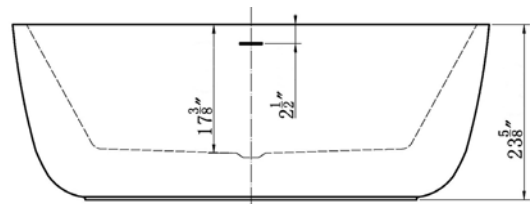

Deck-Mount Faucet Capability

Compatible Features

Drain & Overflow Color Finishes

Amur II 72 Freestanding Soaking Tub

Amur II 72 Freestanding Soaking Tub

Bathtub Dimensions: 72" L x 36" W x 23.5" H

Drain Location: Center
Drain/Overflow: Integrated
Material: Acrylic

Deck-Mount Faucet Capability

Compatible Features

Drain & Overflow Color Finishes

Aiden 65 Freestanding Soaking Tub

Aiden 65 Freestanding Soaking Tub

Bathtub Dimensions: 65" L x 30.5" W x 23.5" H

Drain Location: Center
Drain/Overflow: Integrated
Material: Acrylic

Deck-Mount Faucet Capability

Compatible Features

Drain & Overflow Color Finishes

Aiden II 69 Freestanding Soaking Tub

Aiden II 69 Freestanding Soaking Tub

Bathtub Dimensions: 69" L x 31.5" W x 23.5" H

Drain Location: Center
Drain/Overflow: Integrated
Material: Acrylic