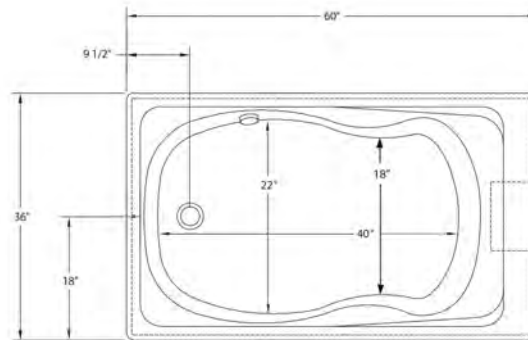

SR6036 Drop In Soaking Bathtub

Bathtub Dimensions:	60" x 36" x 18"
Rough In:	58" x 34" x 20"
Deck Cut-Out:	58" x 34"
Finished Deck Height:	20"
Drain Location:	End Drain
Material:	Acrylic
Tub Floor:	Slip-Resistant
Water Capacity:	55 Gallons
Overflow Hole:	Un-drilled
Set in Mortar?:	Yes
Motor Installation:	Mounted under backrest

Carver requires one (1) 20 AMP dedicated GFCI Breaker for each power supply provided with the bathtub