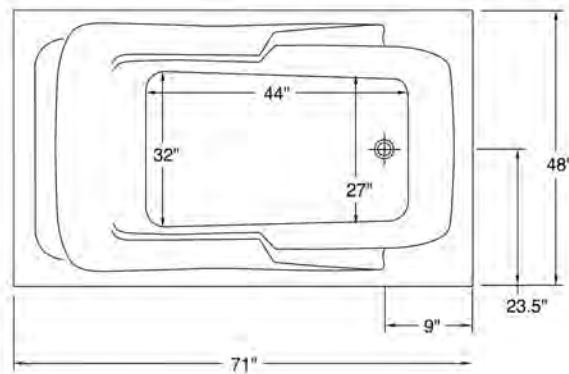

SR7148 Drop In Soaking Bathtub

Bathtub Dimensions:	71" x 48" x 19.5"
Rough In:	69" x 46" x 22"
Deck Cut-Out:	69" x 46"
Finished Deck Height:	22"
Drain Location:	End Drain
Material:	Acrylic
Tub Floor:	Slip-Resistant
Water Capacity:	85 Gallons
Overflow Hole:	Un-drilled
Set in Mortar?:	Yes
Motor Installation:	Mounted under backrest

Carver requires one (1) 20 AMP dedicated GFCI Breaker for each power supply provided with the bathtub