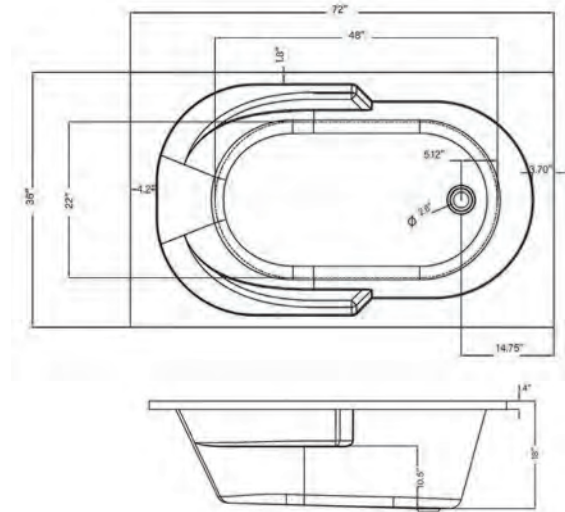

RAR7236 Drop In Soaking Bathtub

Bathtub Dimensions:	72" x 36" x 18"
Rough In:	69" x 34" x 20"
Deck Cut-Out:	69" x 34"
Finished Deck Height:	20"
Drain Location:	End Drain
Material:	Acrylic
Tub Floor:	Slip-Resistant
Water Capacity:	70 Gallons
Overflow Hole:	Un-drilled
Set in Mortar?:	Yes
Motor Installation:	Mounted under backrest

Carver requires one (1) 20 AMP dedicated GFCI Breaker for each power supply provided with the bathtub