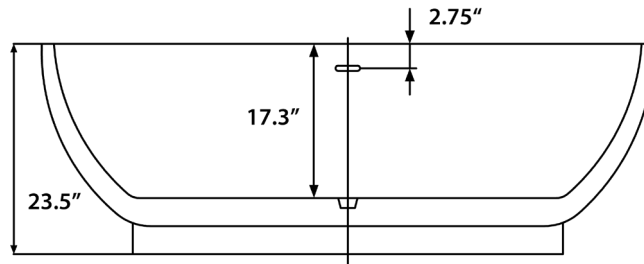

Trinity 69 Freestanding Soaking Tub

Bathtub Dimensions: 69" L x 31" W x 23.5" H

Drain Location: Center
Drain/Overflow: Integrated
Material: Acrylic

Floor-Mount/Wall-Mount Faucet
Required

Compatible Features

Drain & Overflow Color Finishes

Delaney 69 Freestanding Soaking Tub

Delaney 69 Freestanding Soaking Tub

Bathtub Dimensions: 69" L x 31" W x 27.5" H

Drain Location: Center
Drain/Overflow: Integrated
Material: Acrylic