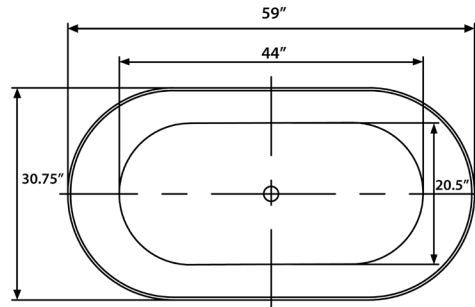

Tranquility 59 Freestanding Soaking Tub

Bathtub Dimensions: 59" L x 31" W x 23.5" H

Drain Location: Center
Drain/Overflow: Integrated
Material: Acrylic

Compatible Features

Drain & Overflow Color Finishes