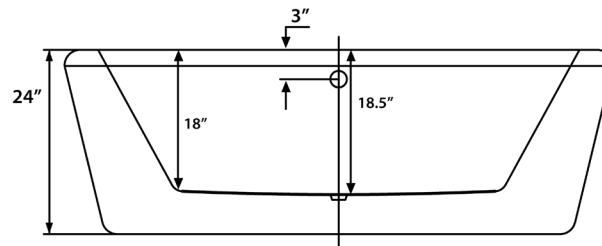

Journey 71 Freestanding Soaking Tub

Bathtub Dimensions: 71" L x 32" W x 24" H

Drain Location: Center
Drain/Overflow: Comes with kit
Material: Acrylic

Floor-Mount Faucet Required

Compatible Features

Drain & Overflow Color Finishes

Seraphina 59 Freestanding Soaking Tub

Seraphina 59 Freestanding Soaking Tub

Bathtub Dimensions: 59" L x 29" W x 23.5" H

Drain Location: Center
Drain/Overflow: Integrated
Material: Acrylic

Floor-Mount Faucet Required