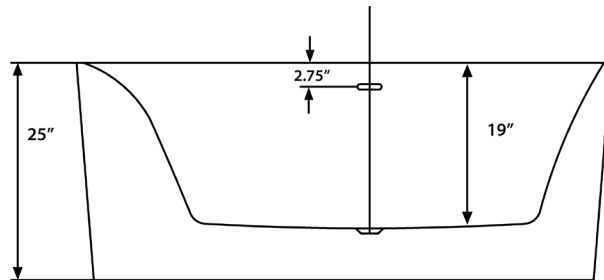

Arcadia 59 Freestanding Soaking Tub

Bathtub Dimensions: 59" L x 27.5" W x 25" H

Drain Location: Center
Drain/Overflow: Integrated
Material: Acrylic

Compatible Features

Drain & Overflow Color Finishes