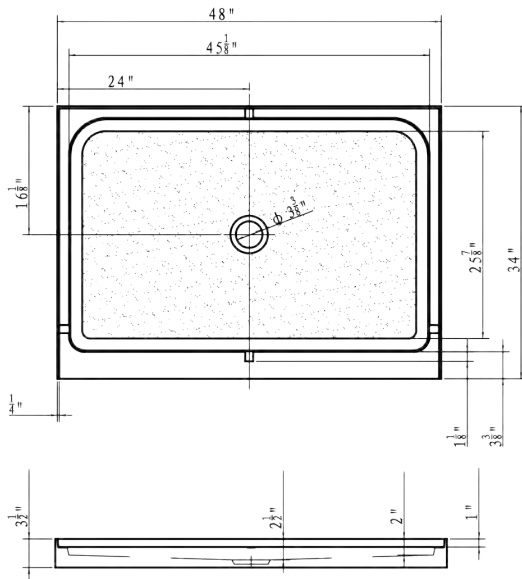

01076 Euro Slim Line Shower Pan

Pan Dimensions: 48" x 34" x 3.5"
Drain Location: Center Drain
Material: Acrylic
Shower Floor: Slip-Resistant