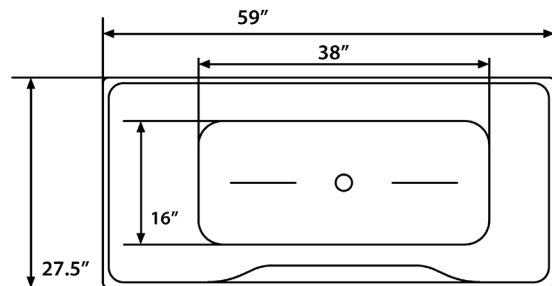

Deck-Mount Faucet Capability

Compatible Features

Drain & Overflow Color Finishes

Dreamer 67 Freestanding Soaking Tub

Dreamer 67 Freestanding Soaking Tub

Bathtub Dimensions: 67" L x 31" W x 23" H

Drain Location: Center
Drain/Overflow: Integrated
Material: Acrylic

Deck-Mount Faucet Capability

Compatible Features

Drain & Overflow Color Finishes

Arcadia 59 Freestanding Soaking Tub

Arcadia 59 Freestanding Soaking Tub

Bathtub Dimensions: 59" L x 27.5" W x 25" H

Drain Location: Center
Drain/Overflow: Integrated
Material: Acrylic

Deck-Mount Faucet Capability

Compatible Features

Drain & Overflow Color Finishes

Aphrodite 67 Freestanding Soaking Tub

Aphrodite 67 Freestanding Soaking Tub

Bathtub Dimensions: 67" L x 31.5" W x 23" H

Drain Location: Center
Drain/Overflow: Comes with kit
Material: Acrylic

Deck-Mount Faucet Capability

Compatible Features

Drain & Overflow Color Finishes

Maximus 69 Freestanding Soaking Tub

Maximus 69 Freestanding Soaking Tub

Bathtub Dimensions: 69" L x 28.5" W x 28" H

Drain Location: Center
Drain/Overflow: Comes With Kit
Material: Acrylic