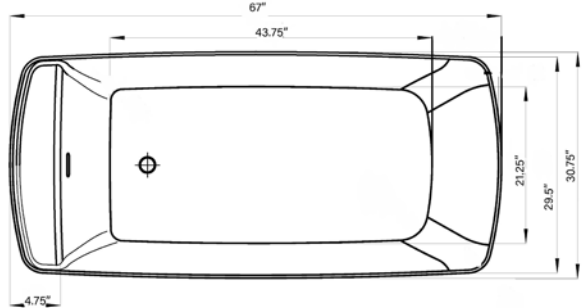

Deck-Mount Faucet Capability

Compatible Features

Drain & Overflow Color Finishes

Maximus 69 Freestanding Soaking Tub

Maximus 69 Freestanding Soaking Tub

Bathtub Dimensions: 69" L x 28.5" W x 28" H

Drain Location: Center
Drain/Overflow: Comes With Kit
Material: Acrylic

Deck-Mount Faucet Capability

Compatible Features

Drain & Overflow Color Finishes

Elysium 67 Freestanding Soaking Tub

Elysium 67 Freestanding Soaking Tub

Bathtub Dimensions: 67" L x 31" W x 23.5" H

Drain Location: End
Drain/Overflow: Integrated
Material: Acrylic