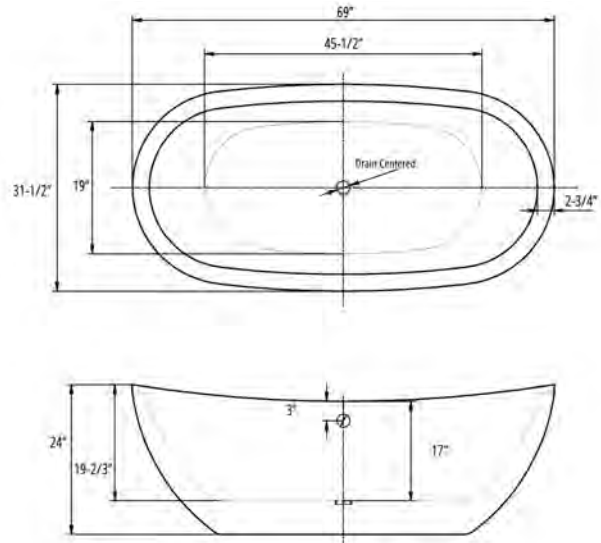

Rockefeller 69 Freestanding Soaking Tub

Bathtub Dimensions: 69" L x 31.5" W x 24" H

Drain Location: Center
Drain/Overflow: Comes with kit
Material: Acrylic

Compatible Features

Drain & Overflow Color Finishes