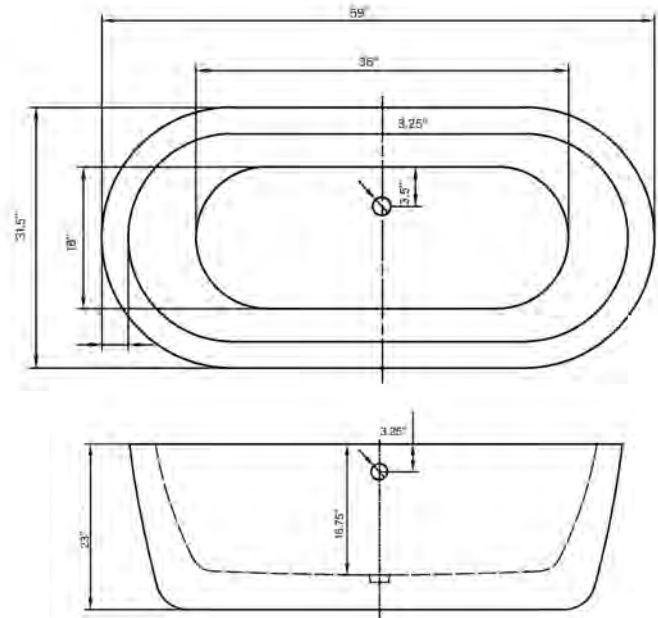

Vitality 59 Freestanding Soaking Tub

Bathtub Dimensions: 59" L x 31.5" W x 23" H

Drain Location: Center
Drain/Overflow: Integrated
Material: Acrylic

Compatible Features

Drain & Overflow Color Finishes