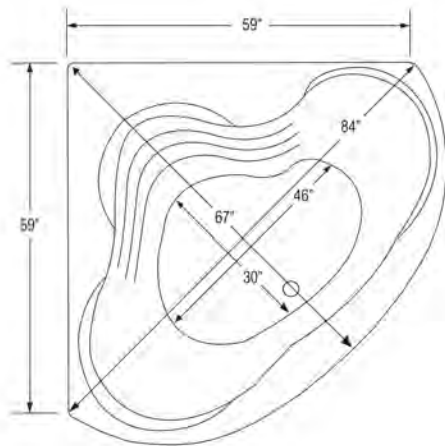

JT5959 Drop In Soaking Bathtub

Bathtub Dimensions:	59" x 59" x 21.5"
Rough In:	57" x 57" x 23.5"
Deck Cut-Out:	57" x 57"
Finished Deck Height:	23.5"
Drain Location:	Front, Center
Material:	Acrylic
Tub Floor:	Slip-Resistant
Water Capacity:	90 Gallons
Overflow Hole:	Un-drilled
Set in Mortar?:	Yes
Motor Installation:	Mounted under backrest

Carver requires one (1) 20 AMP dedicated GFCI Breaker for each power supply provided with the bathtub