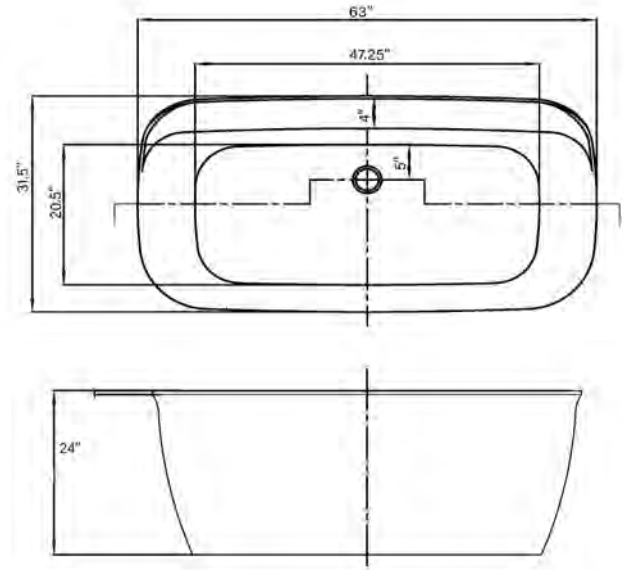

Graceful I 59 Freestanding Soaking Tub

Graceful I 59 Freestanding Soaking Tub

Bathtub Dimensions: 59" L x 29" W x 23" H

Drain Location: Center
Drain/Overflow: Integrated
Material: Acrylic

Deck-Mount Faucet Capability

Compatible Features

Drain & Overflow Color Finishes

Graceful II 67 Freestanding Soaking Tub

Graceful II 67 Freestanding Soaking Tub

Bathtub Dimensions: 67" L x 31" W x 23.5" H

Drain Location: Center
Drain/Overflow: Integrated
Material: Acrylic

Deck-Mount Faucet Capability

Compatible Features

Drain & Overflow Color Finishes

Zen 63 Freestanding Soaking Tub

Zen 63 Freestanding Soaking Tub

Bathtub Dimensions: 63" L x 31.5" W x 24" H

Drain Location: Center
Drain/Overflow: Integrated
Material: Acrylic

Deck-Mount Faucet Capability

Compatible Features

Drain & Overflow Color Finishes

Contour 68 Freestanding Soaking Tub

Contour 68 Freestanding Soaking Tub

Bathtub Dimensions: 68" L x 36" W x 23.5" H

Drain Location: Center
Drain/Overflow: Integrated
Material: Acrylic