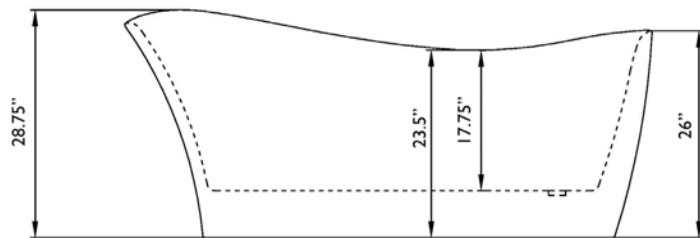

Serenity 67 Freestanding Soaking Tub

Bathtub Dimensions: 67" L x 30" W x 28.75" H

Drain Location: End
Drain/Overflow: Integrated
Material: Acrylic

Compatible Features

Drain & Overflow Color Finishes