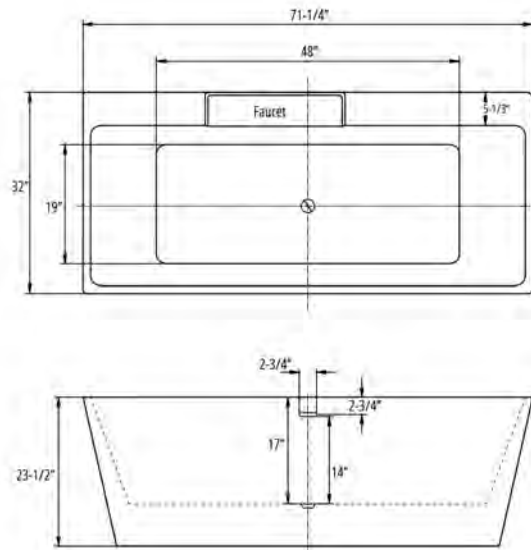

Deck-Mount Faucet Capability

Compatible Features

Drain & Overflow Color Finishes

Aiden II 69 Freestanding Soaking Tub

Aiden II 69 Freestanding Soaking Tub

Bathtub Dimensions: 69" L x 31.5" W x 23.5" H

Drain Location: Center
Drain/Overflow: Integrated
Material: Acrylic

Deck-Mount Faucet Capability

Compatible Features

Drain & Overflow Color Finishes

Kaskade 71 Freestanding Soaking Tub

Kaskade 71 Freestanding Soaking Tub

Bathtub Dimensions: 71.25" L x 32" W x 23" H

Drain Location: Center
Drain/Overflow: Integrated
Material: Acrylic

Deck-Mount Faucet Capability

Compatible Features

Drain & Overflow Color Finishes

Kaskade II 72 Freestanding Soaking Tub

Kaskade II 72 Freestanding Soaking Tub

Bathtub Dimensions: 72" L x 36" W x 23.5" H

Drain Location: Center
Drain/Overflow: Integrated
Material: Acrylic