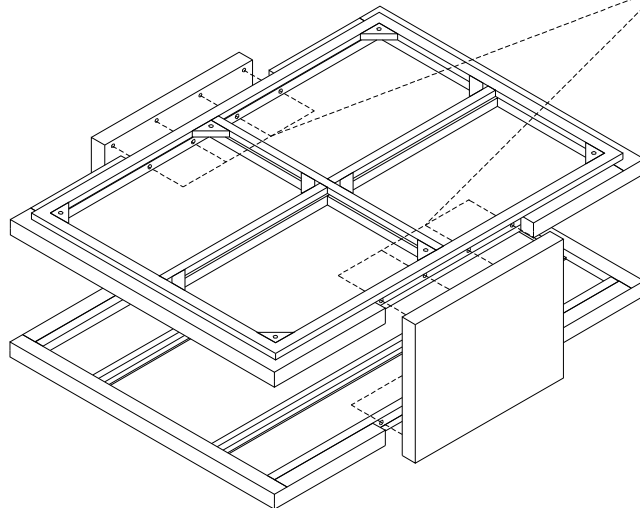

Item: 6150-80310-85 Overlook Trails Cocktail Table

Thank you for purchasing this quality product. Be sure to unpack carefully looking for small parts which may have come loose during shipment.

Read all instruction and study the drawing carefully before starting the assembly process:

HARDWARE PACK

NO	DRAWING	DESCRIPTION	SIZE	Q'TY
A		Flat Washer	Φ 5/16"*19*2	16pcs
B		Lock Washer	Φ 5/16"*12*3	16pcs
C		Hexagonal Bolt	5/16"*1-3/4"	16pcs
D		Hex Wrench	12MM	1pc

Adjust levelers if needed, to level case on uneven floor