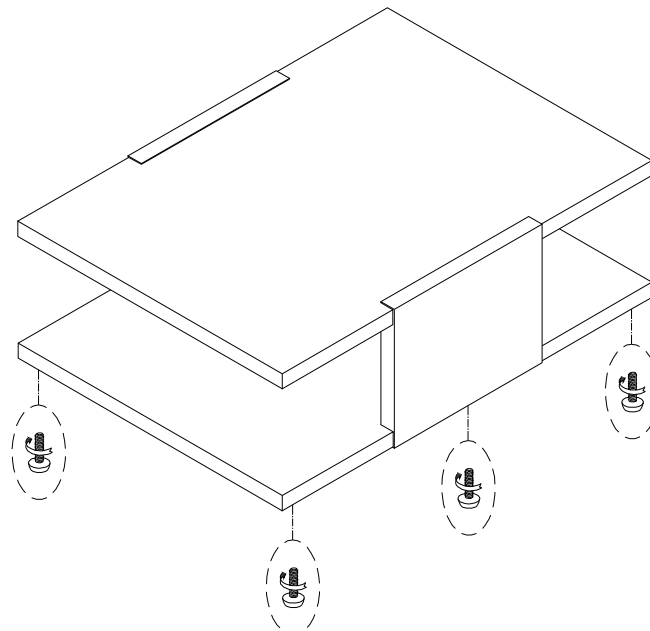

Item: 6150-80310-85 Overlook Trails Cocktail Table

Thank you for purchasing this quality product. Be sure to unpack carefully looking for small parts which may have come loose during shipment.

Read all instruction and study the drawing carefully before starting the assembly process:

HARDWARE PACK

NO	DRAWING	DESCRIPTION	SIZE	Q'TY
A		Flat Washer	Φ 5/16"*19*2	16pcs
B		Lock Washer	Φ 5/16"*12*3	16pcs
C		Hexagonal Bolt	5/16"*1-3/4"	16pcs
D		Hex Wrench	12MM	1pc

Adjust levelers if needed, to level case on uneven floor