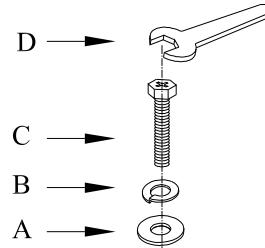

Item: 6150-80310-85 Overlook Trails Cocktail Table

Thank you for purchasing this quality product. Be sure to unpack carefully looking for small parts which may have come loose during shipment.

Read all instruction and study the drawing carefully before starting the assembly process:

HARDWARE PACK

NO	DRAWING	DESCRIPTION	SIZE	Q'TY
A		Flat Washer	Φ 5/16"*19*2	16pcs
B		Lock Washer	Φ 5/16"*12*3	16pcs
C		Hexagonal Bolt	5/16"*1-3/4"	16pcs
D		Hex Wrench	12MM	1pc

Adjust levelers if needed, to level case on uneven floor