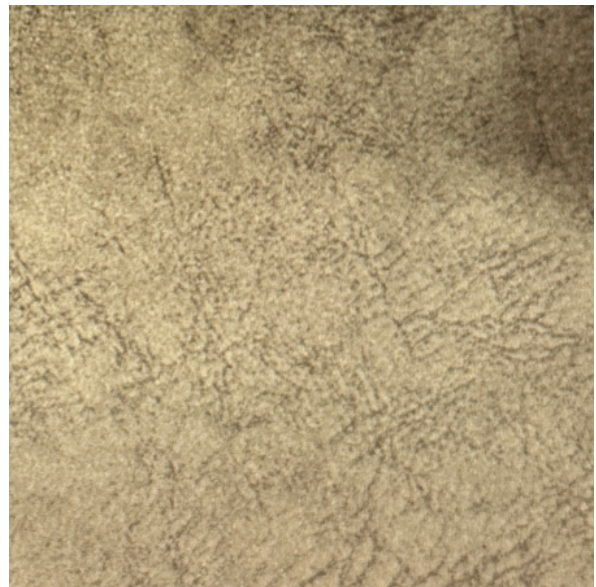

Real Leather (Brown)

Kakishibu (柿染帆布)

Bio Canvas (生成)

Bio Canvas (亞麻)

Bio Canvas (利休)

Bio Canvas (濃藍)

Bio Canvas (漆黑)

Fabric (黃昏)

Fabric (夕暮)

Fabric (冬空)

Fabric (夜空)

Fabric (時雨)

**Marble (MNY)**  
**\*Pet-friendly**

**Marble (MGY)**  
**\*Pet-friendly**

**Marble (MSV)**  
**\*Pet-friendly**

**Marble (MTP)**  
**\*Pet-friendly**