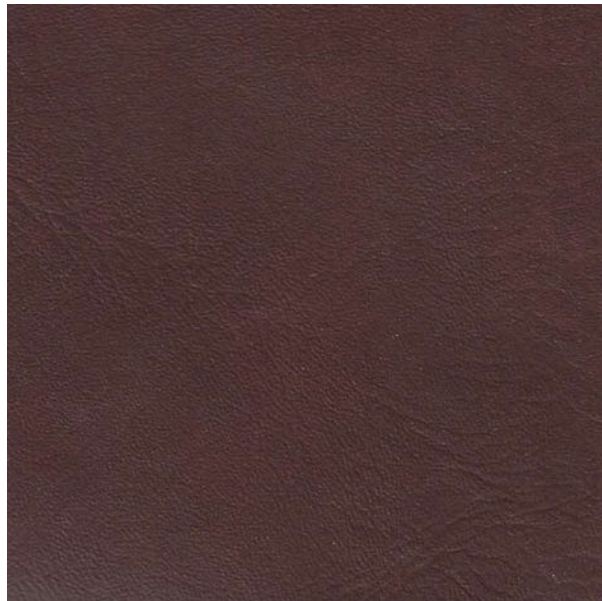

Wooden Leg

**Walnut Stained Leg**

**Natural Leg**

**Okayama Denim**

\*Exclusive \*Made in Japan

**PVC (smooth)**

\*Water-proof

PLB

PDB

**PVC (Embossed)**

\*Water-proof

PBK

PCH

PCR

PCO