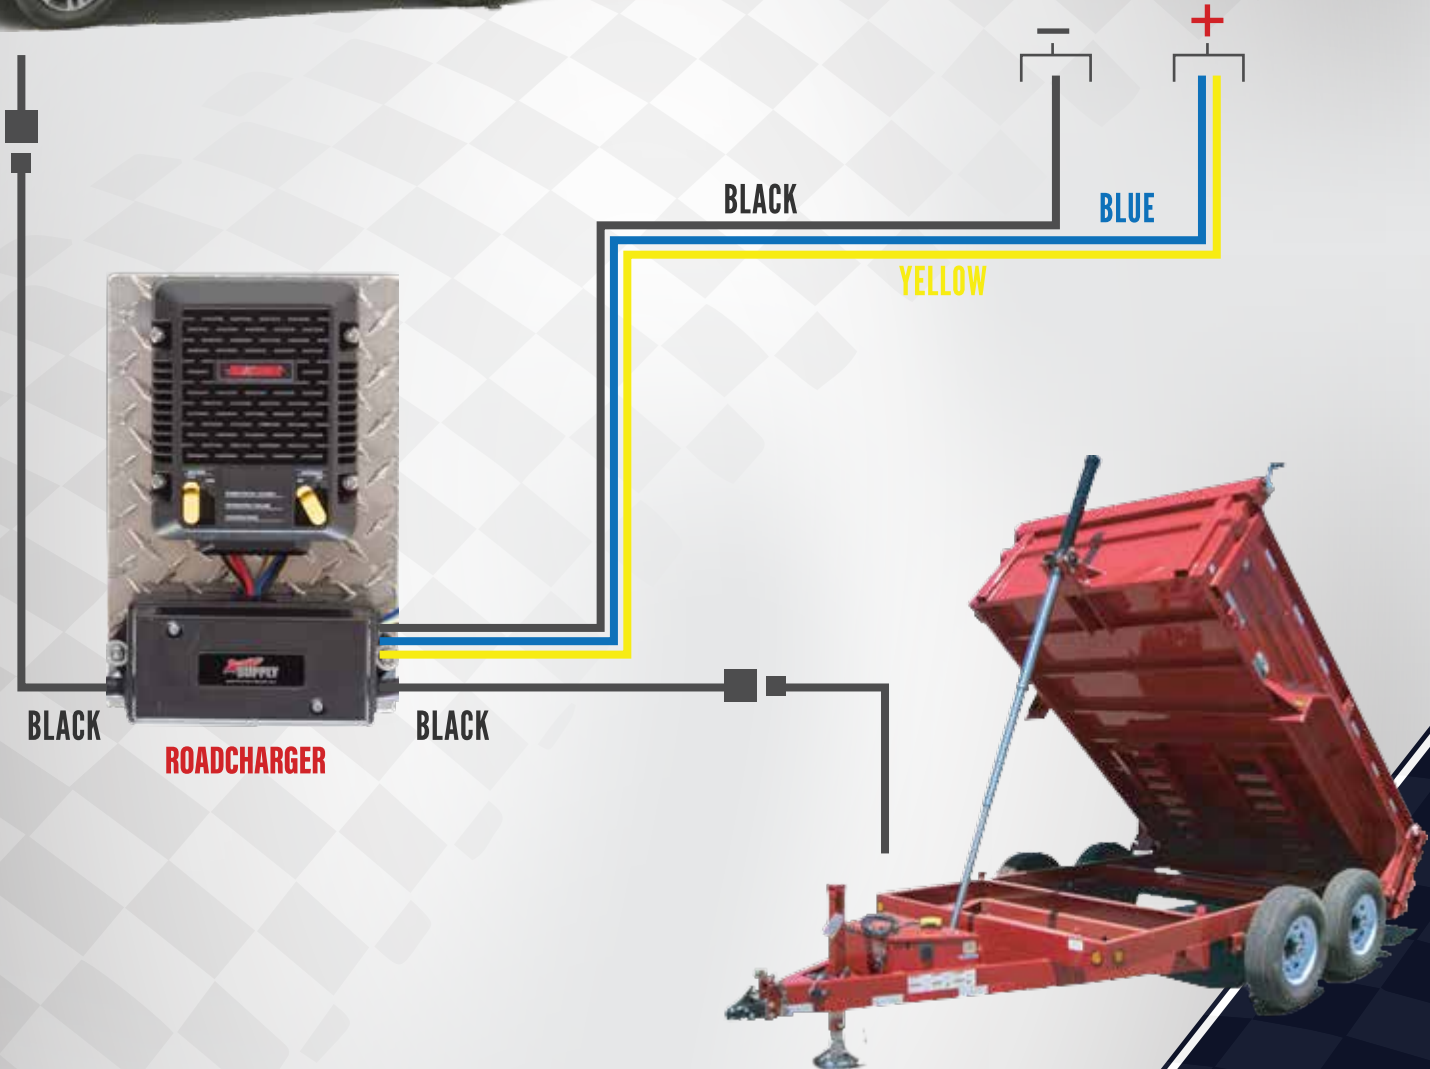

TRAILER BATTERY