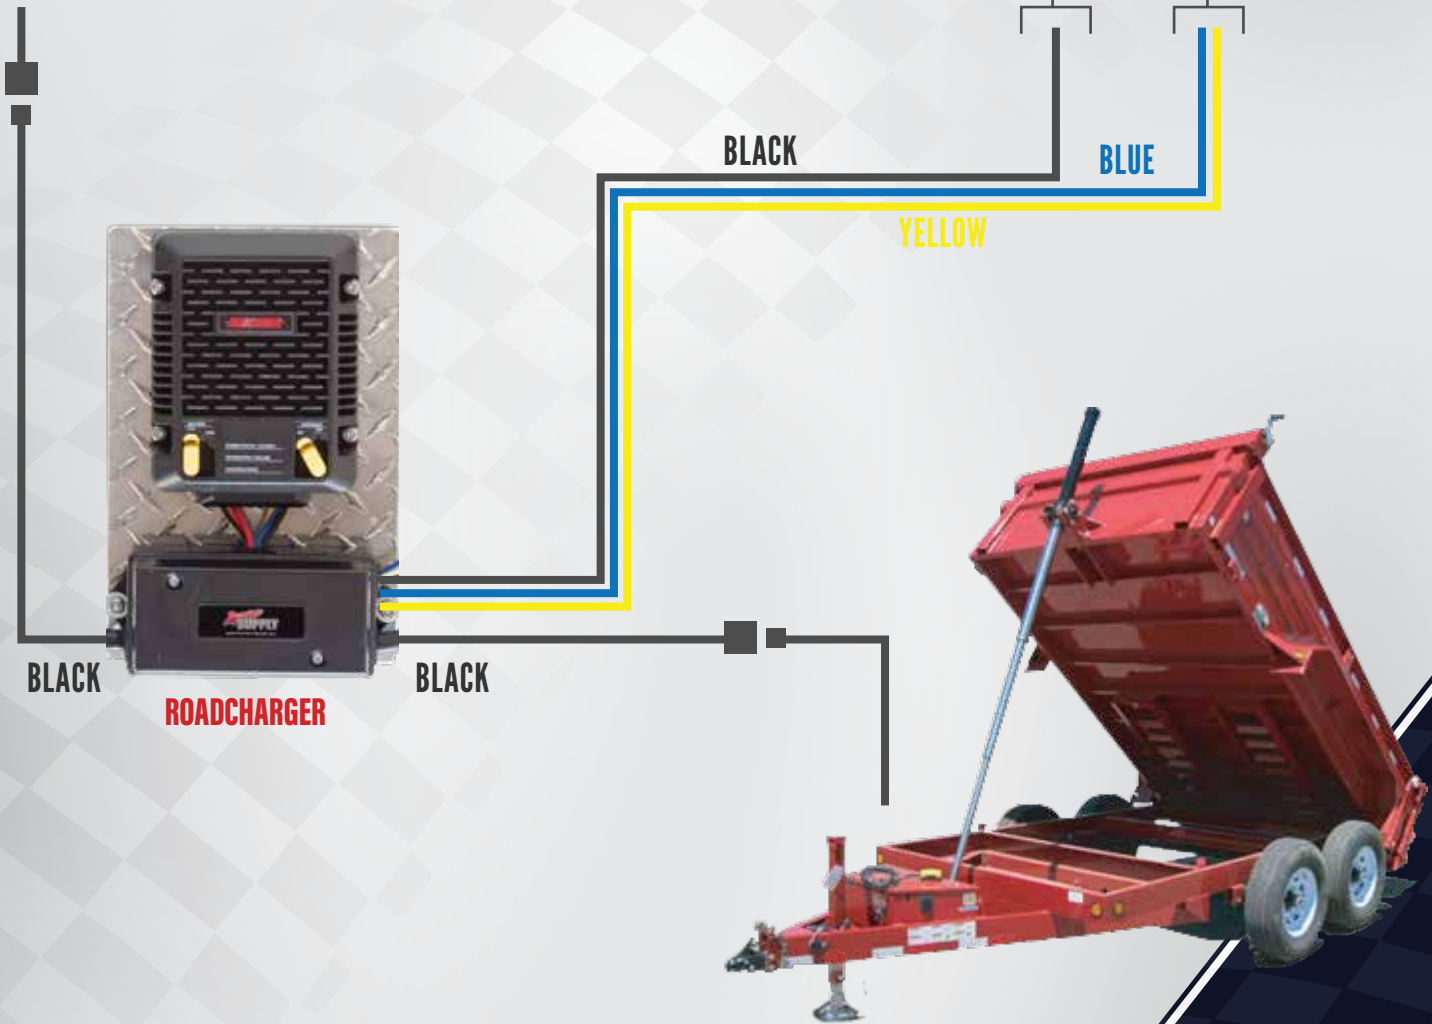

CHARGE YOUR TRAILER BATTERY
FASTER WITH **20 AMPS**

Introducing Our
20 Amp Road Charger
+ **ROADCHARGER** -

YOUR HYDRAULICS ARE ONLY AS GOOD AS YOUR BATTERY

RECOMMENDED SETUP

TRAILER BATTERY

BLACK

BLUE

YELLOW

BLACK

ROADCHARGER

BLACK

www.Premium-Supply.com
— RUN WITH A WINNING TEAM! —
866.934.0777