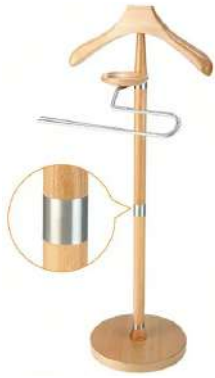

DHGR0012
Clothes Tree
Size : 460 x 460 x 1600 mm
Color: Cream
Free Standing Coat Hanger