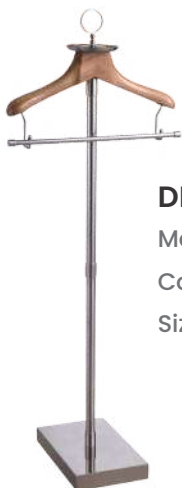

COAT HANGER

DHGR0014

Material : Stainless Steel and wood

Color: Silver

Size: 470 x150x1240mm