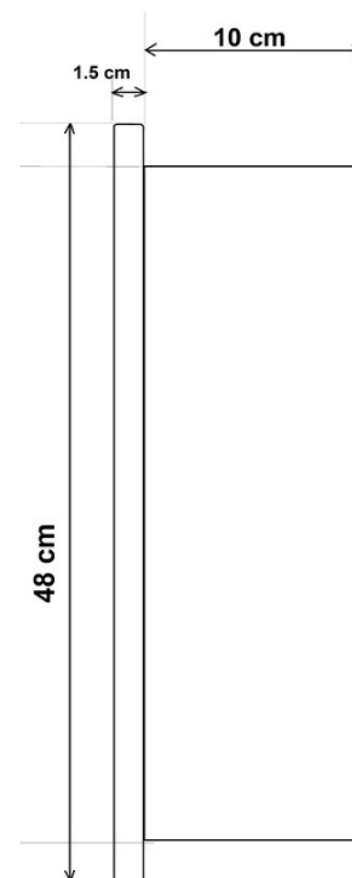

### Specifications

Product Name	Recessed Hand Dryer
Product Code	DWCB0005
Material	Stainless Steel
Colour	Silver
Installation	Recessed
Hand Dryer Power	1150W - 1350W
Voltage	220 -240V
Motor	Brush Motor
Water Splash Proof	IPX1
Air Flow	Hot or Cold
Warranty	5-year warranty

Side View