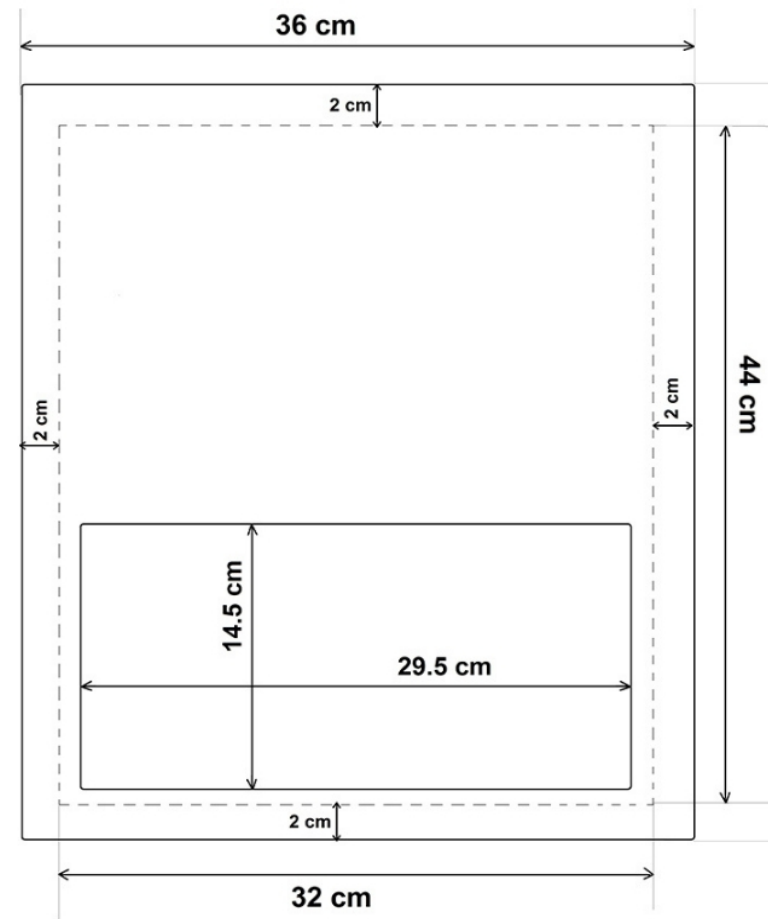

Front View

Specifications

Product Name	Recessed Hand Dryer
Product Code	DWCB0005
Material	Stainless Steel
Colour	Silver
Installation	Recessed
Hand Dryer Power	1150W - 1350W
Voltage	220 -240V
Motor	Brush Motor
Water Splash Proof	IPX1
Air Flow	Hot or Cold
Warranty	5-year warranty