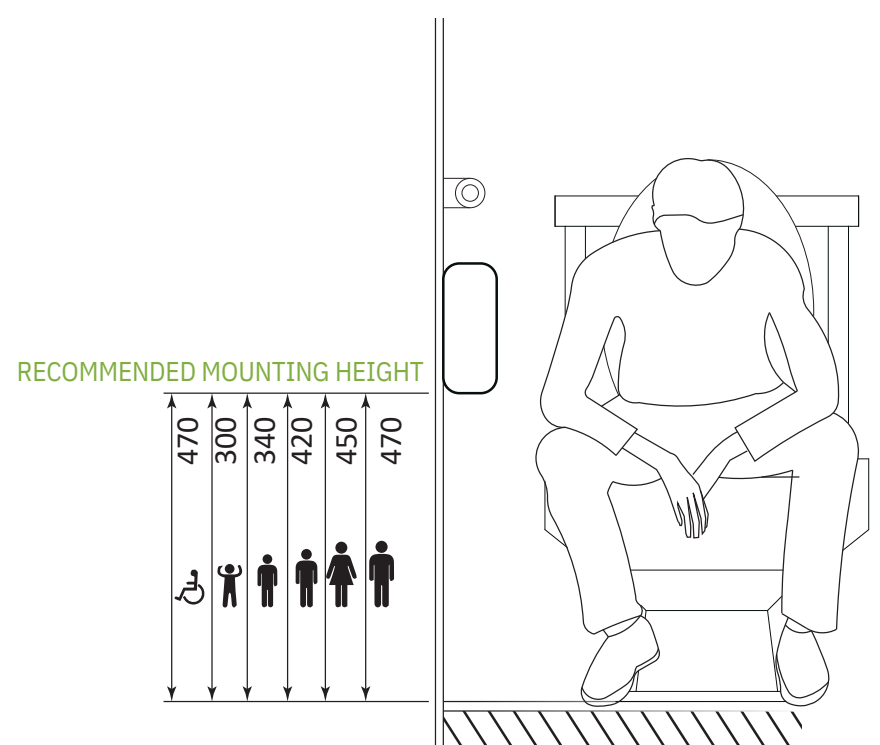

Dolphy Australia
The sign of quality

DTPR0035

Specifications

- Product Name: Double Toilet Roll Dispenser
- Product Code: DTPR0035
- Material: 304 Stainless Steel
- Color: Silver
- Mounting: Surface Mounted Concealed Fix
- Capacity: Dispenses/Holds two rolls up to 135mm \varnothing
- Dimensions: 310mm H x 118mm W x 126mm D
Typical mounting height 700mm
- Features: Key Lockable

D: Depth
L: Length
W1: Lower Width
W2: Upper Width
All dimensions are in mm