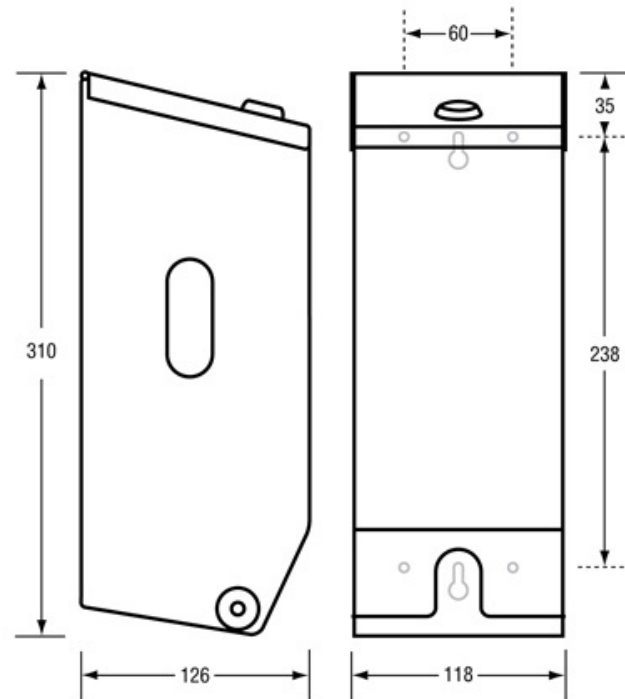

Dolphy Australia
The sign of quality

DTPR0035

Specifications

- Product Name: Double Toilet Roll Dispenser
- Product Code: DTPR0035
- Material: 304 Stainless Steel
- Color: Silver
- Mounting: Surface Mounted Concealed Fix
- Capacity: Dispenses/Holds two rolls up to 135mm \varnothing
- Dimensions: 310mm H x 118mm W x 126mm D
Typical mounting height 700mm
- Features: Key Lockable

D: Depth
L: Length
W1: Lower Width
W2: Upper Width
All dimensions are in mm