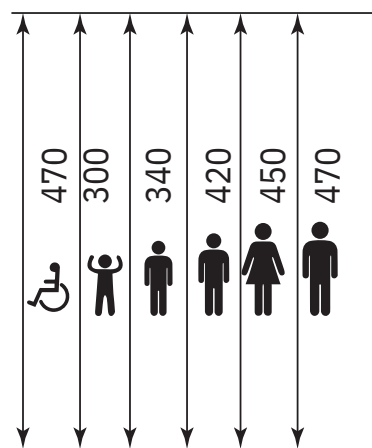

Dolphy Australia
The sign of quality

DTPR0021

Specifications

| | |
|--------------------|--|
| Product Name: | Twin Jumbo Toilet Roll Dispenser - White |
| Product Code: | DTPR0021 |
| Material: | ABS Plastic |
| Color: | White |
| Operation: | Manual |
| Mount Type: | Wall Mounted |
| Tissue Paper Type: | Twin Type Toilet Paper Roll |
| Capacity: | Maximum 230 mm Diameter Paper Roll |
| Weight: | 1600 gm (Unboxed) 1800 gm (Boxed) |
| Feature: | Key Lock System |

RECOMMENDED MOUNTING HEIGHT

All dimensions are in mm