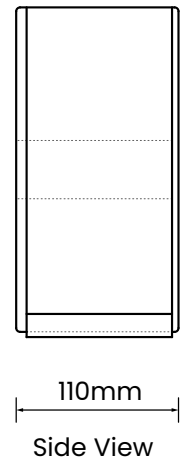

Dolphy Australia
The sign of quality

DTPR0021

Specifications

| | |
|--------------------|--|
| Product Name: | Twin Jumbo Toilet Roll Dispenser - White |
| Product Code: | DTPR0021 |
| Material: | ABS Plastic |
| Color: | White |
| Operation: | Manual |
| Mount Type: | Wall Mounted |
| Tissue Paper Type: | Twin Type Toilet Paper Roll |
| Capacity: | Maximum 230 mm Diameter Paper Roll |
| Weight: | 1600 gm (Unboxed) 1800 gm (Boxed) |
| Feature: | Key Lock System |

RECOMMENDED MOUNTING HEIGHT

All dimensions are in mm