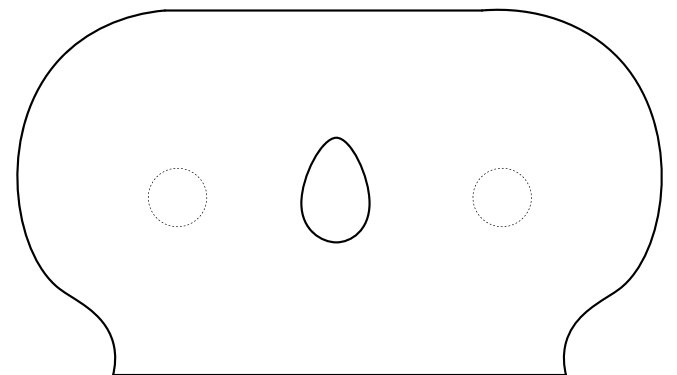

Dolphy Australia
The sign of quality

DTPR0021

Specifications

| | |
|--------------------|--|
| Product Name: | Twin Jumbo Toilet Roll Dispenser - White |
| Product Code: | DTPR0021 |
| Material: | ABS Plastic |
| Color: | White |
| Operation: | Manual |
| Mount Type: | Wall Mounted |
| Tissue Paper Type: | Twin Type Toilet Paper Roll |
| Capacity: | Maximum 230 mm Diameter Paper Roll |
| Weight: | 1600 gm (Unboxed) 1800 gm (Boxed) |
| Feature: | Key Lock System |

RECOMMENDED MOUNTING HEIGHT

All dimensions are in mm