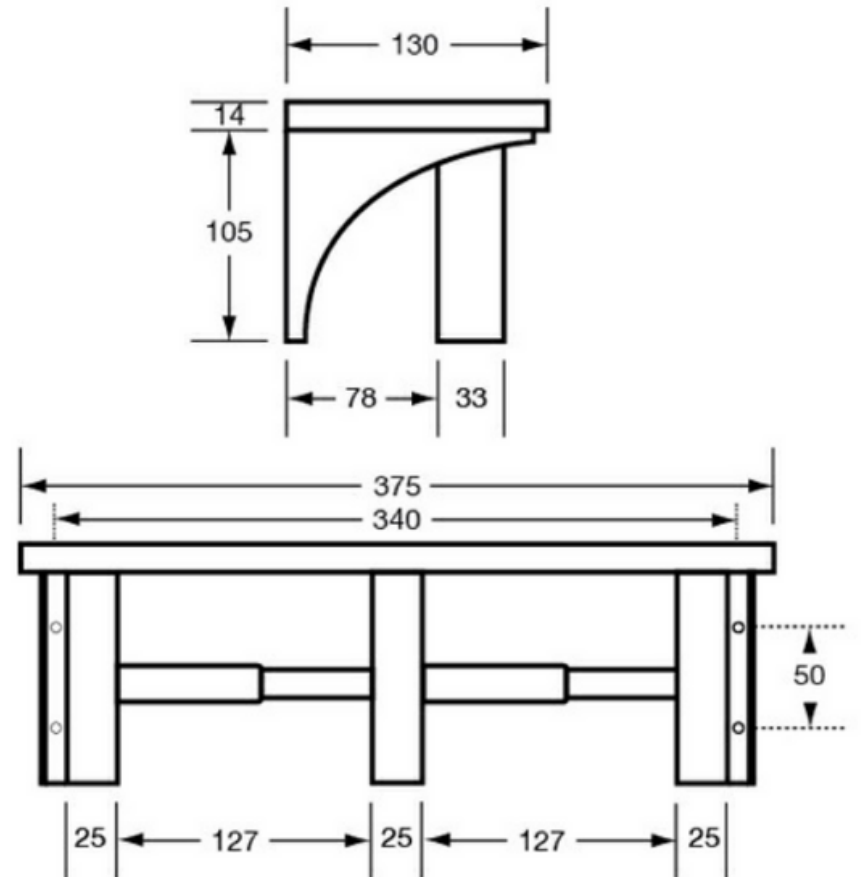

DTPR0016

Specifications

Product Name:	Stainless Steel Twin Toilet Roll Holder with Shelf
Product Code:	DTPR0016
Material:	304 Stainless Steel
Color:	Chrome Finish
Operation:	Manual
Mount Type:	Wall Mounted
Tissue Paper Type:	Twin Type Toilet Paper Roll
Capacity:	Holds two standard toilet rolls, can hold up to 230 sheets per roll
Application:	Wc Cubicle Area
Feature:	With Mobile Stand

All dimensions are in mm