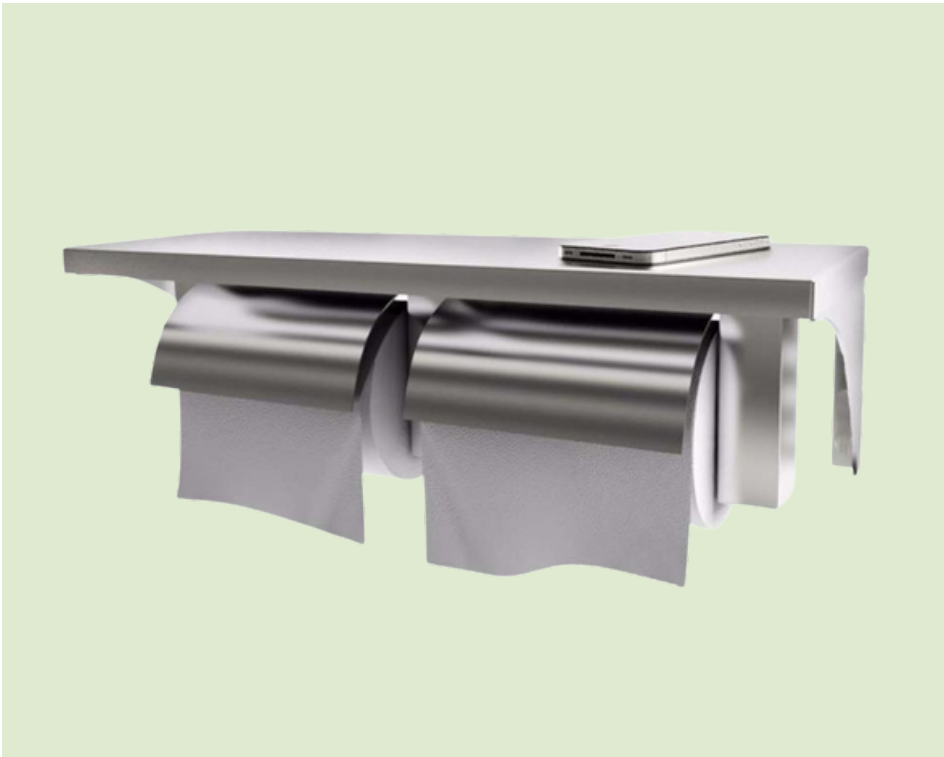

DTPR0016

Specifications

Product Name:	Stainless Steel Twin Toilet Roll Holder with Shelf
Product Code:	DTPR0016
Material:	304 Stainless Steel
Color:	Chrome Finish
Operation:	Manual
Mount Type:	Wall Mounted
Tissue Paper Type:	Twin Type Toilet Paper Roll
Capacity:	Holds two standard toilet rolls, can hold up to 230 sheets per roll
Application:	Wc Cubicle Area
Feature:	With Mobile Stand