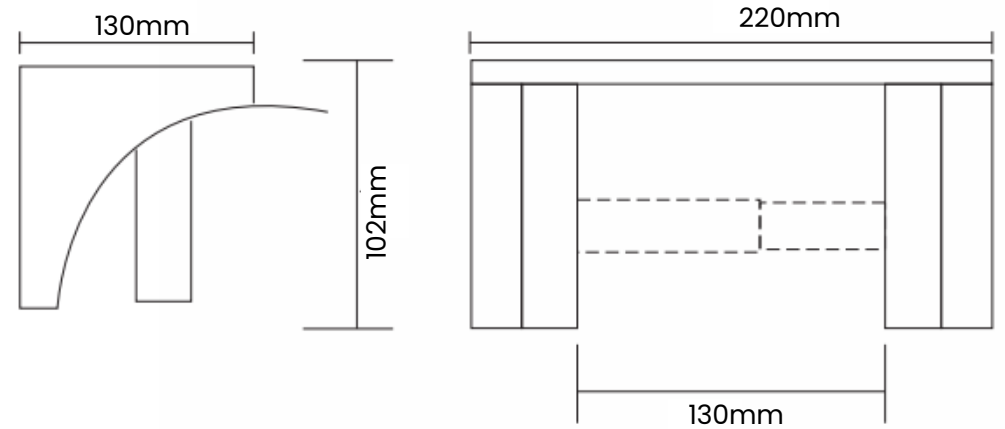

DTPR0015

Specifications

Product Name:	Stainless Steel Toilet Roll Holder With Shelf
Product Code:	DTPR0015
Material:	304 Stainless Steel
Color:	Silver
Operation:	Manual
Mount Type:	Wall Mounted
Dimension:	220mm x 130mm x 102mm
Tissue Paper Type:	Single Toilet Paper Roll
Application:	Wc Cubicle Area
Feature:	With Mobile Stand

All dimensions are in mm