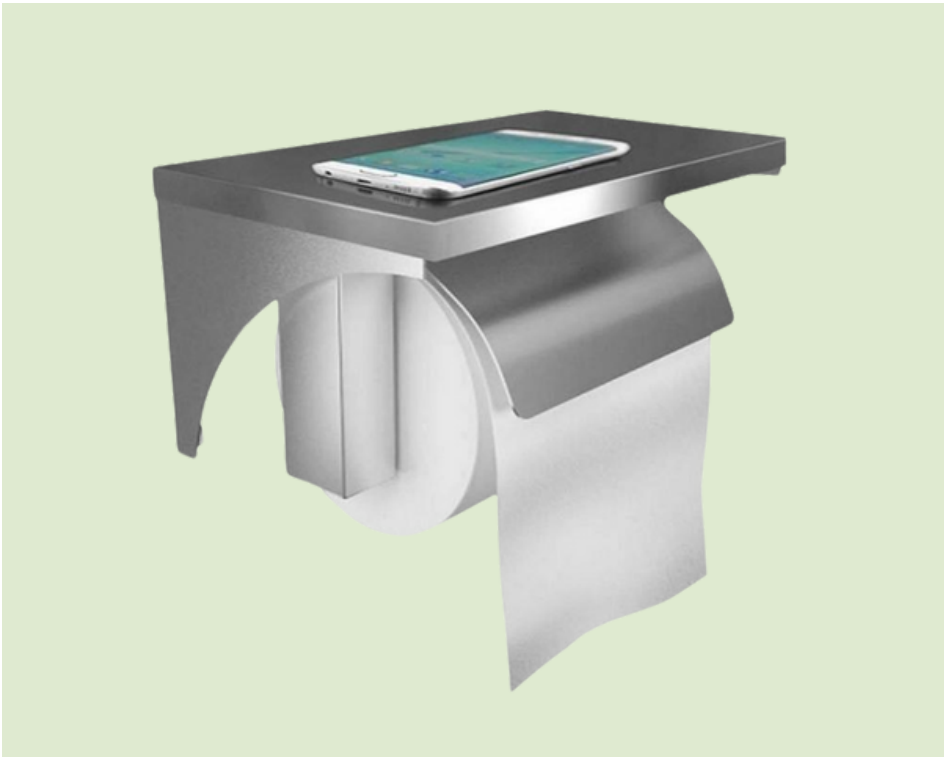

DTPR0015

Specifications

Product Name:	Stainless Steel Toilet Roll Holder With Shelf
Product Code:	DTPR0015
Material:	304 Stainless Steel
Color:	Silver
Operation:	Manual
Mount Type:	Wall Mounted
Dimension:	220mm x 130mm x 102mm
Tissue Paper Type:	Single Toilet Paper Roll
Application:	Wc Cubicle Area
Feature:	With Mobile Stand

All dimensions are in mm