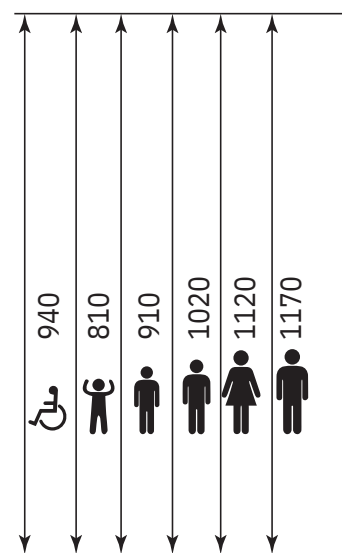

Dolphy Australia
The sign of quality

DSDR0061

Specifications

- Product Name: Soap Dispenser 300ML Set of 3 - Black
- Product Code: DSDR0061
- Type: Manual
- Material: ABS Plastic
- Capacity: 300 ML x 300 ML x 300ML
- Colour: Black
- Installation: Wall Mount
- Variety of Detergents: Liquid Soap, Shampoo, Conditioner, Lotion
- Drop Volume: 1-1.5 ML per one Time
- Dimension: 220mm x 205mm x 75mm
- Also Available in White Finish

Also available in
White finish

Product Code: DAHD0044

RECOMMENDED MOUNTING HEIGHT

All dimensions are in mm