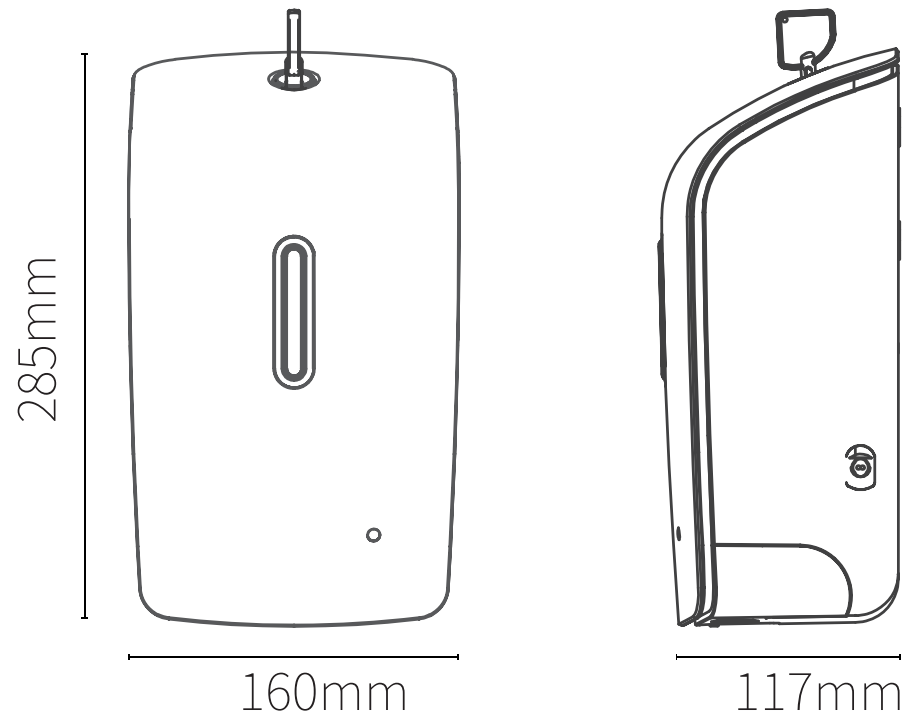

Dolphy Australia
The sign of quality

DSDR0054

Specifications

Product Name:	Automatic Soap-Sanitiser Dispenser 1000ML - White
Product Code:	DSDR0054
Material:	ABS Plastic
Capacity:	1000ML
Colour:	White
Operation:	Automatic
Mount:	Wall Mount
Input Power:	4 pieces (C Size) batteries (not includes)
Drop Volume:	1-1.5 ML per one Time
Suitable For:	Soap, Shampoo, Sanitizer, Conditioner , Shower Gel, Moisturizer
Dimension:	285mm x 160mm x 117mm
Weight:	1100 gm (unboxed) 1200 gm (boxed)

RECOMMENDED MOUNTING HEIGHT

All dimensions are in mm