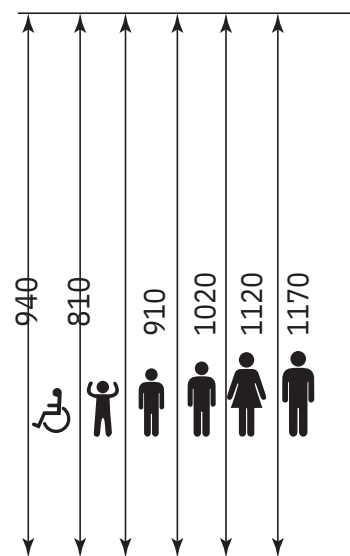

Dolphy Australia
The sign of quality

DSDR0054

Specifications

Product Name:	Automatic Soap-Sanitiser Dispenser 1000ML - White
Product Code:	DSDR0054
Material:	ABS Plastic
Capacity:	1000ML
Colour:	White
Operation:	Automatic
Mount:	Wall Mount
Input Power:	4 pieces (C Size) batteries (not includes)
Drop Volume:	1-1.5 ML per one Time
Suitable For:	Soap, Shampoo, Sanitizer, Conditioner , Shower Gel, Moisturizer
Dimension:	285mm x 160mm x 117mm
Weight:	1100 gm (unboxed) 1200 gm (boxed)

RECOMMENDED MOUNTING HEIGHT

All dimensions are in mm