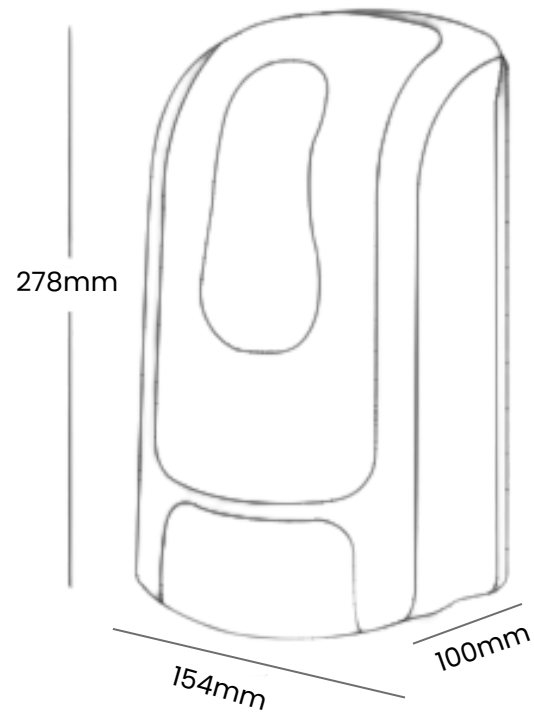

### Specifications

- Product Name: Manual Soap-Sanitiser Dispenser 1000ML - Black
- Product Code: DSDR0046
- Material: ABS Plastic
- Capacity: 1000ML
- Colour: Black
- Operation: Manual
- Mount: Wall Mounted
- Drop Volume: 1-1.5 ML per one Time
- Suitable For: Liquid Soap, Sanitizer, Shampoo, Conditioner , Shower Gel, Moisturizer, Lotion
- Dimension: 278mm x 154mm x 100mm
- Weight: 500 gm (unboxed )  
580 gm ( boxed )

#### RECOMMENDED MOUNTING HEIGHT

All dimensions are in mm