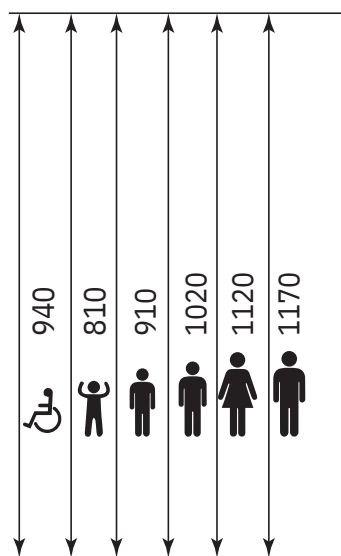

### Specifications

- Product Name: Manual Soap-Sanitiser Dispenser 1000ML - Black
- Product Code: DSDR0046
- Material: ABS Plastic
- Capacity: 1000ML
- Colour: Black
- Operation: Manual
- Mount: Wall Mounted
- Drop Volume: 1-1.5 ML per one Time
- Suitable For: Liquid Soap, Sanitizer, Shampoo, Conditioner , Shower Gel, Moisturizer, Lotion
- Dimension: 278mm x 154mm x 100mm
- Weight: 500 gm (unboxed )  
580 gm ( boxed )

#### RECOMMENDED MOUNTING HEIGHT

All dimensions are in mm