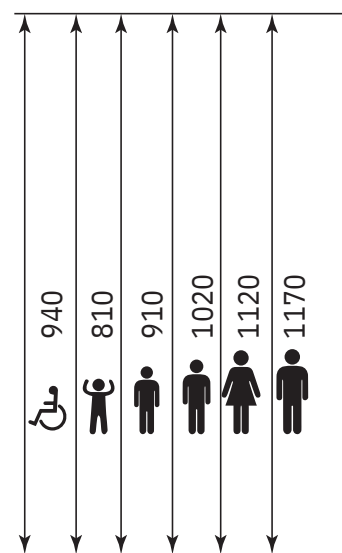

## Specifications

Product Name:	Soap Dispenser 300ML Set of 3 - White
Product Code:	DSDR0044
Type	Manual
Material:	ABS Plastic
Capacity:	300 ML x 300 ML x 300ML
Colour:	White
Installation:	Wall Mount
Variety of Detergents:	Liquid Soap, Shampoo, Conditioner, Lotion
Drop Volume:	1-1.5 ML per one Time
Dimension:	220mm x 205mm x 75mm
Also Available in Black finish	

### RECOMMENDED MOUNTING HEIGHT

All dimensions are in mm