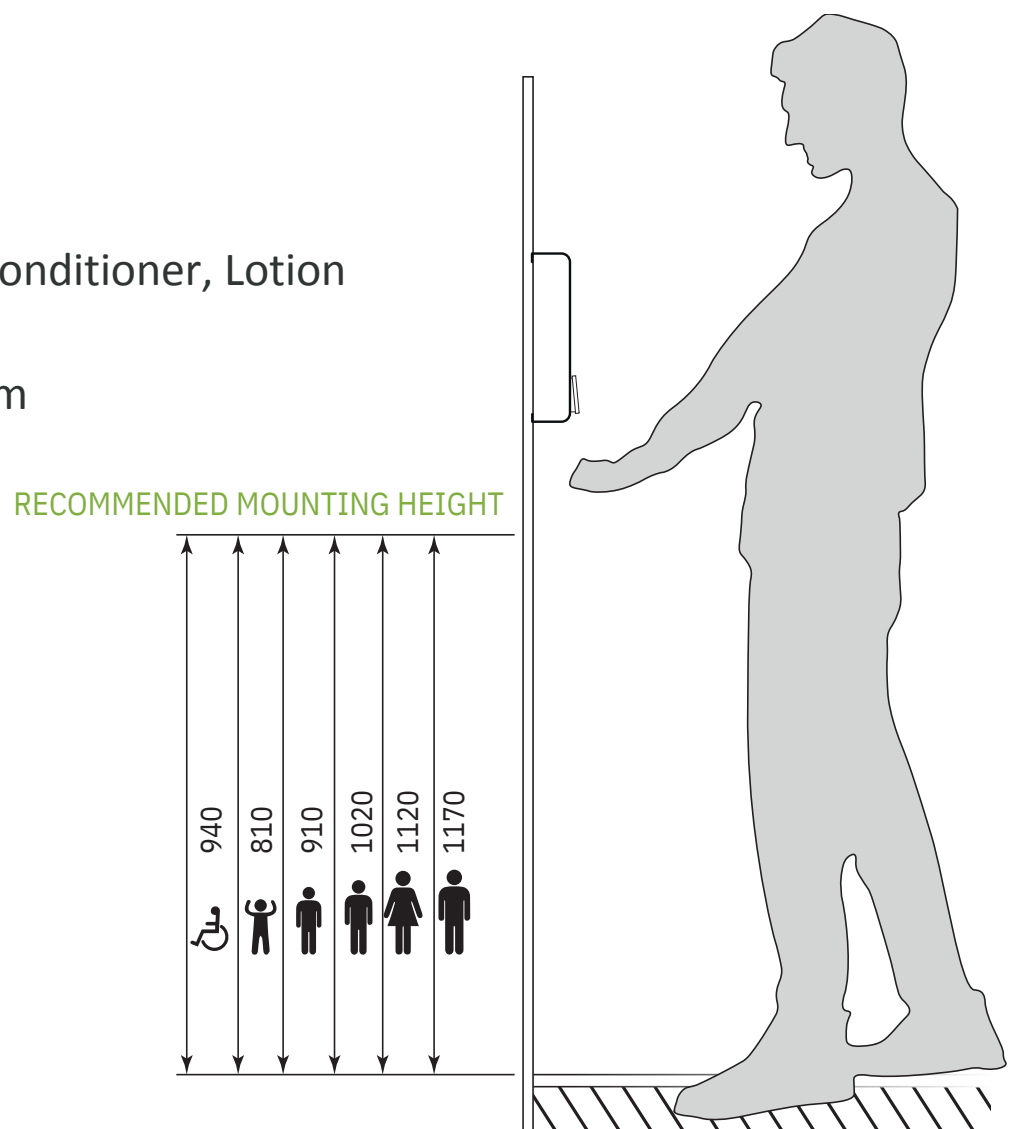

Dolphy Australia
The sign of quality

DSDR0043

Specifications

- Product Name: Soap Dispenser 300ML - White Set of 2
- Product Code: DSDR0043
- Type: Manual
- Material: ABS Plastic
- Capacity: 300 ML x 300 ML
- Colour: White
- Installation: Wall Mount
- Variety of Detergents: Liquid Soap, Shampoo, Conditioner, Lotion
- Drop Volume: 1-1.5 ML per one Time
- Dimension: 220mm x 135mm x 75mm
- Weight: 500 gm (unboxed)
580 gm (boxed)
- Features: Liquid Level Indicator
- Also Available in Black finish

Also available in
Black finish

Product Code:DSDR0020

All dimensions are in mm