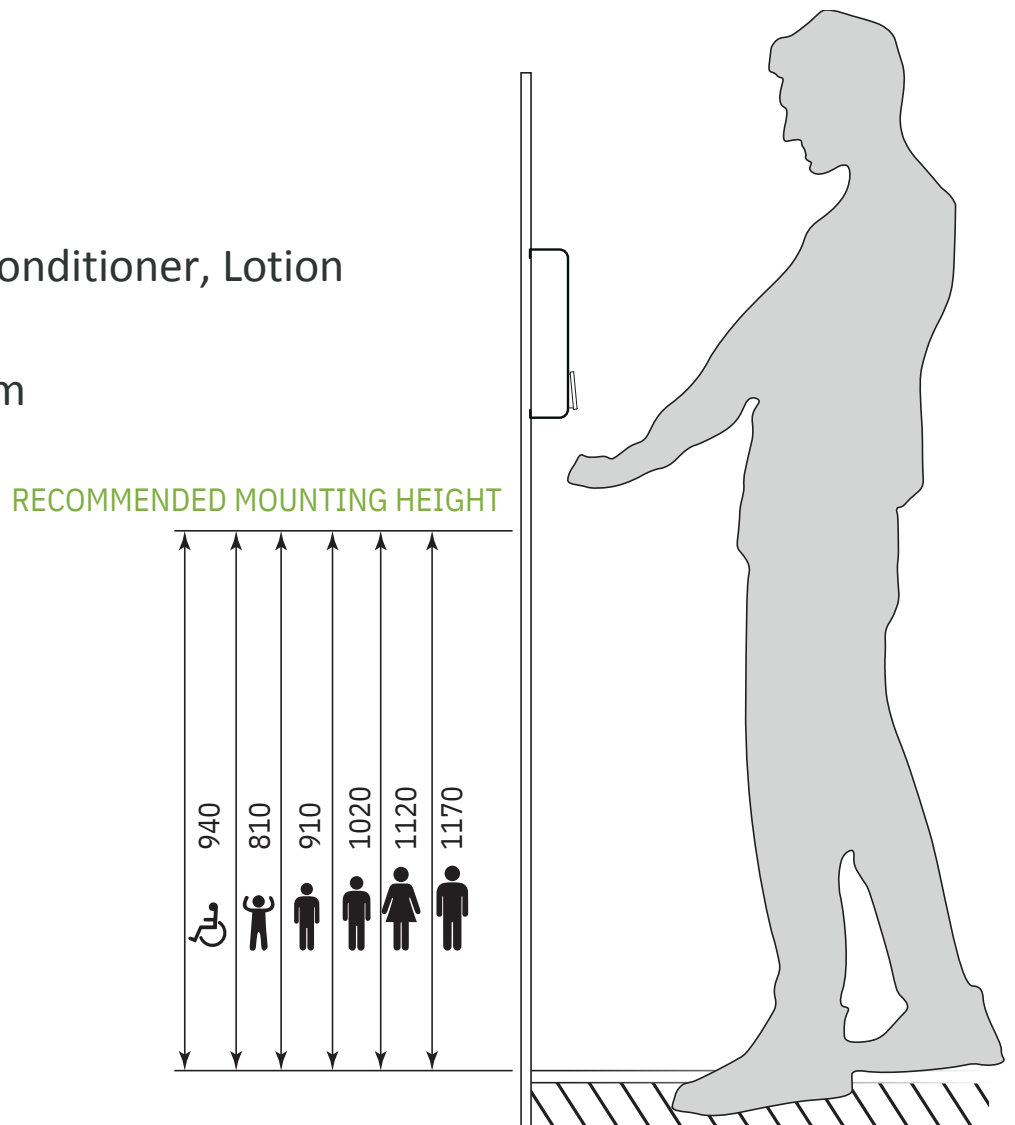

Dolphy Australia  
The sign of quality

**DSDR0020**

### Specifications

- Product Name: Soap Dispenser 300ML Set of 2 – Black
- Product Code: DSDR0020
- Type: Manual
- Material: ABS Plastic
- Capacity: 300 ML x 300 ML
- Colour: Black
- Installation: Wall Mount
- Variety of Detergents: Liquid Soap, Shampoo, Conditioner, Lotion
- Drop Volume: 1-1.5 ML per one Time
- Dimension: 220mm x 135mm x 75mm
- Weight: 500 gm (unboxed )  
580 gm ( boxed )
- Features: Liquid Level Indicator
- Also Available in White finish

Also available in  
White finish

Product Code:DSDR0043

All dimensions are in mm