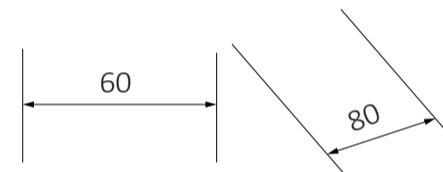

### Specifications

Product Name	Soap Dispenser 300ML - Black
Product Code	DSDR0019
Type	Manual
Material	ABS Plastic
Capacity	300 ML
Colour	Black
Variety of Liquids	Liquid Soap, Shampoo, Conditioner & Lotion
Drop Volume	1-1.5 ML per one Time
Fitting	Wall Mounted
Weight	255 gm ( Unboxed ) 330 gm ( Boxed )
Features	Liquid level indicator

All dimensions are in mm