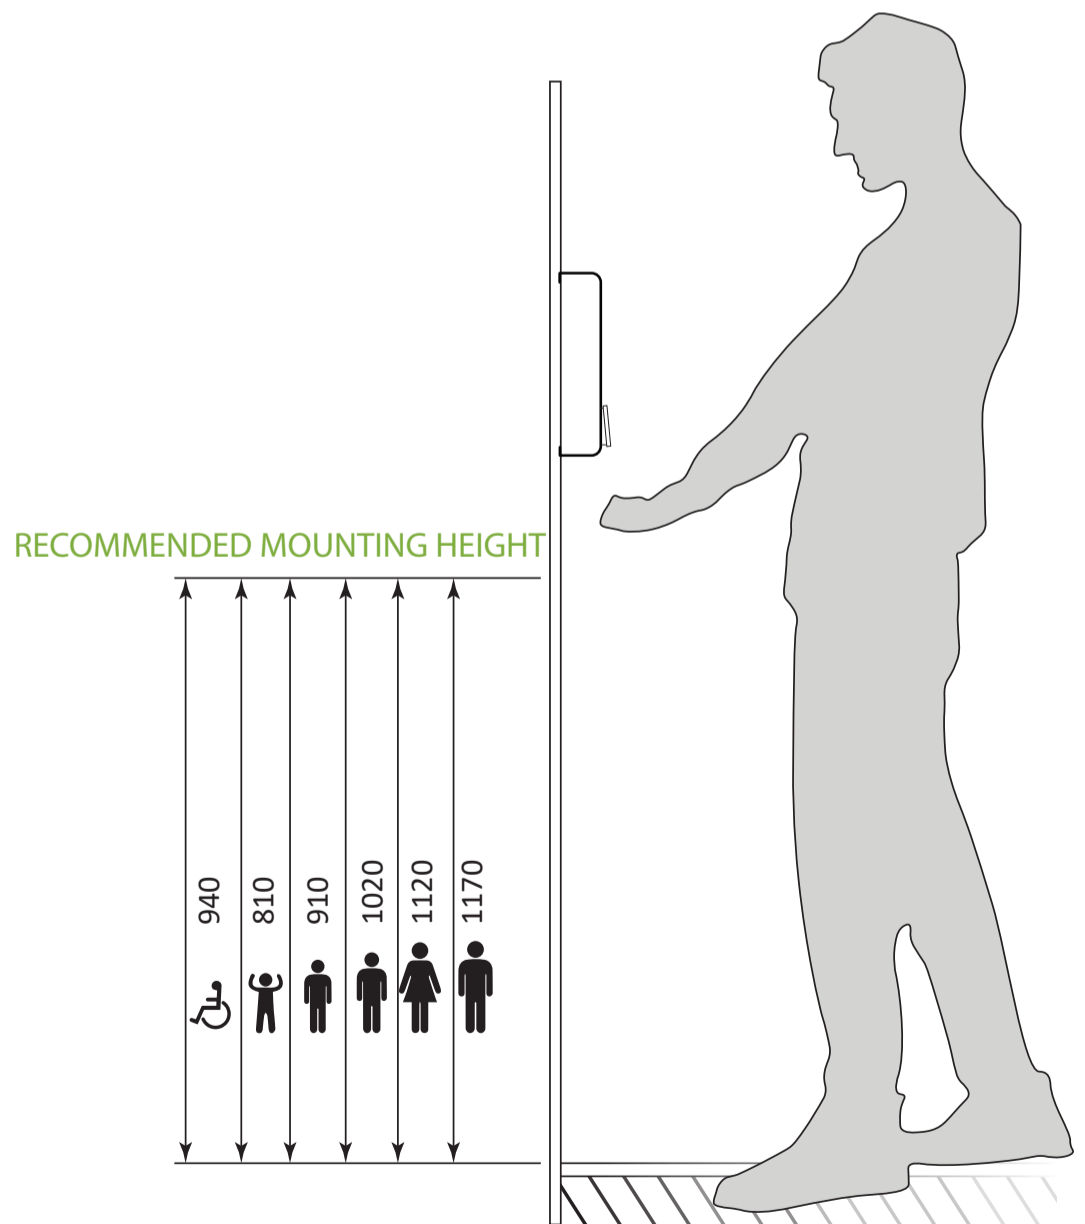

### Specifications

Product Name	Soap Dispenser 300ML - Black
Product Code	DSDR0019
Type	Manual
Material	ABS Plastic
Capacity	300 ML
Colour	Black
Variety of Liquids	Liquid Soap, Shampoo, Conditioner & Lotion
Drop Volume	1-1.5 ML per one Time
Fitting	Wall Mounted
Weight	255 gm ( Unboxed ) 330 gm ( Boxed )
Features	Liquid level indicator

All dimensions are in mm