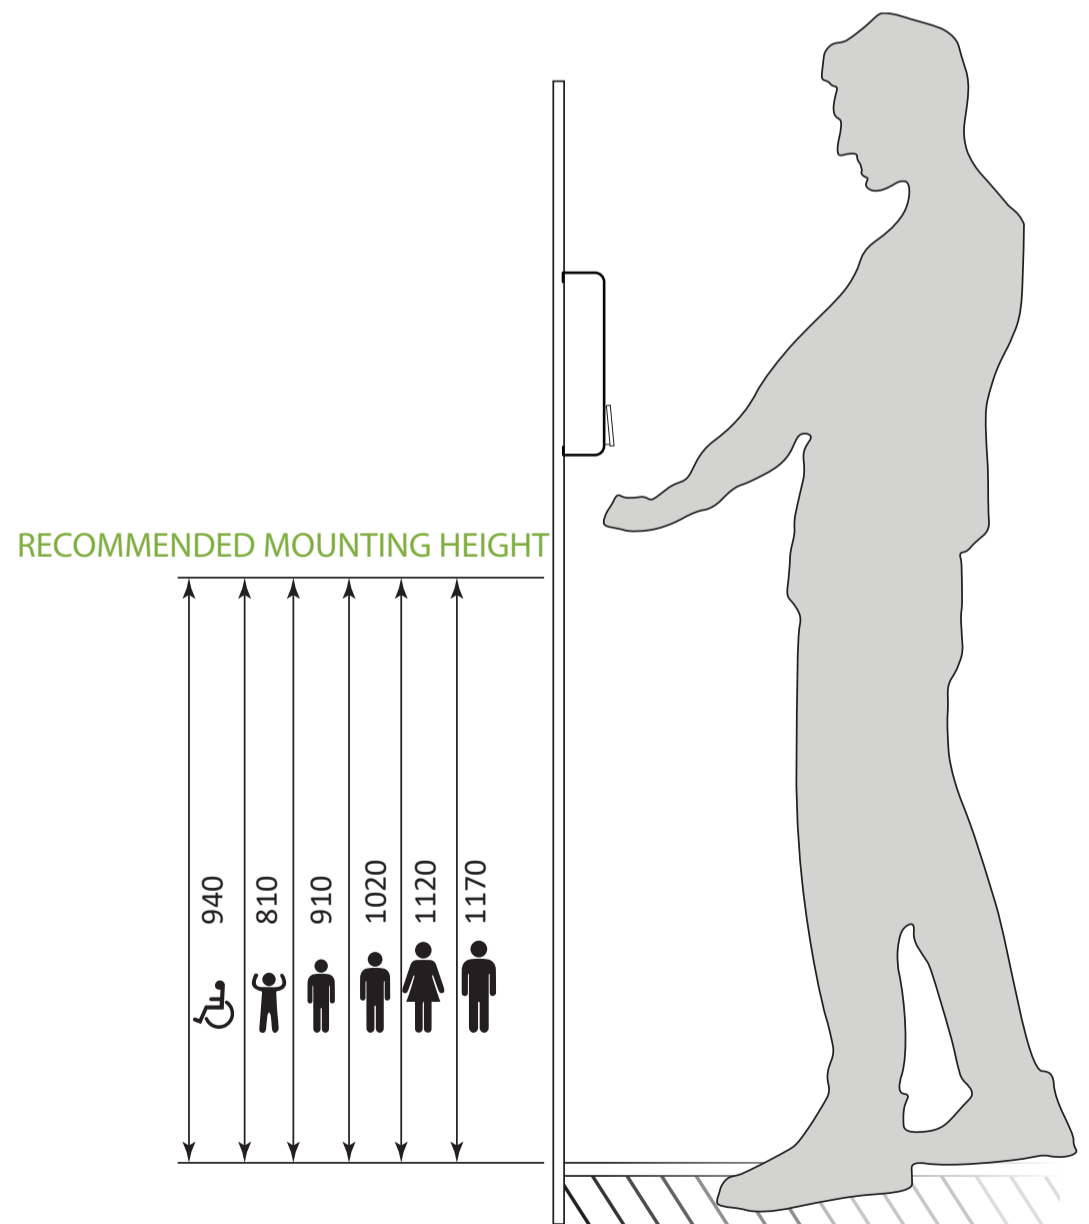

Dolphy Australia
The sign of quality

DSDR0018

Specifications

Product Name	Soap Dispenser 300ML - White
Product Code	DSDR0018
Type	Manual
Material	ABS Plastic
Capacity	300 ML
Colour	White
Variety of Liquids	Liquid Soap, Shampoo, Conditioner & Lotion
Drop Volume	1-1.5 ML per one Time
Fitting	Wall Mounted
Weight	255 gm (Unboxed) 330 gm (Boxed)
Features	Liquid level indicator

All dimensions are in mm