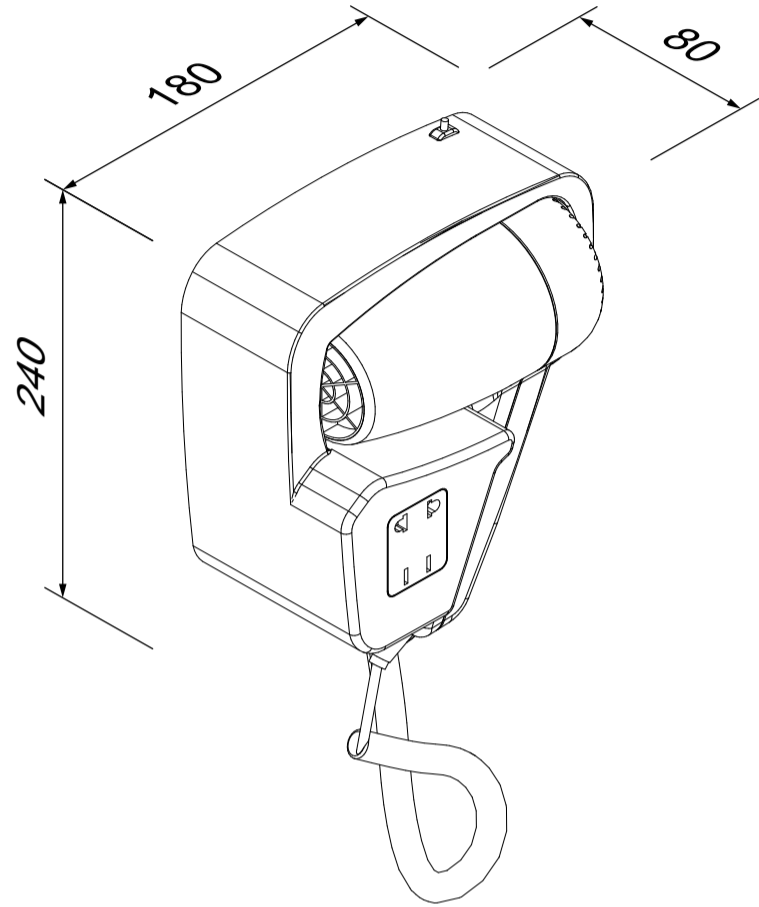

DPHD0018

Specifications

Product Name	Wall Mount Hair Dryer 1200W - Black
Product Code	DPHD0018
Material	High Impact ABS Plastic
Colour	Black
Power	1200W
Voltage	220 V, 50 Hz
Air Speed	> 11 m/s
Air Temperature	65 ± 15°C
Current	4.5A
Blowing rate	12m/s
Blowing volume	67m ³ /h
Water splash proof	IPX1
Speed Setting:	2
Fitting	Wall Mounted
Weight	800 grams (Unboxed) 900 grams (Boxed)

RECOMMENDED MOUNTING HEIGHT

All dimensions are in mm