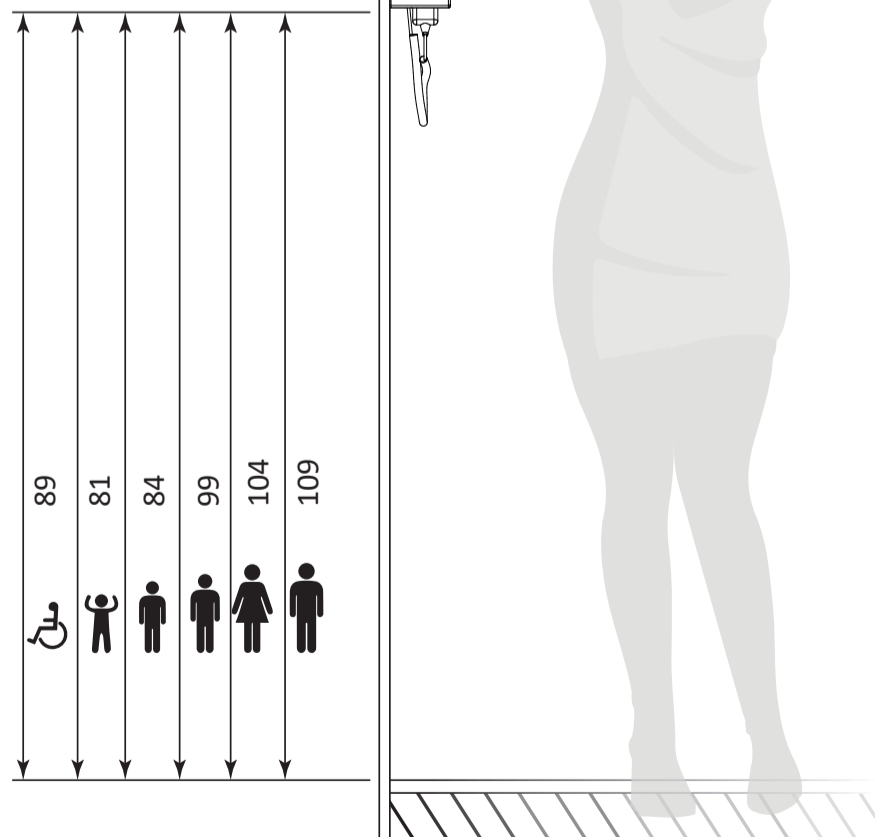

DPHD0018

Specifications

Product Name	Wall Mount Hair Dryer 1200W - Black
Product Code	DPHD0018
Material	High Impact ABS Plastic
Colour	Black
Power	1200W
Voltage	220 V, 50 Hz
Air Speed	> 11 m/s
Air Temperature	65 ± 15°C
Current	4.5A
Blowing rate	12m/s
Blowing volume	67m ³ /h
Water splash proof	IPX1
Speed Setting:	2
Fitting	Wall Mounted
Weight	800 grams (Unboxed) 900 grams (Boxed)

RECOMMENDED MOUNTING HEIGHT

All dimensions are in mm