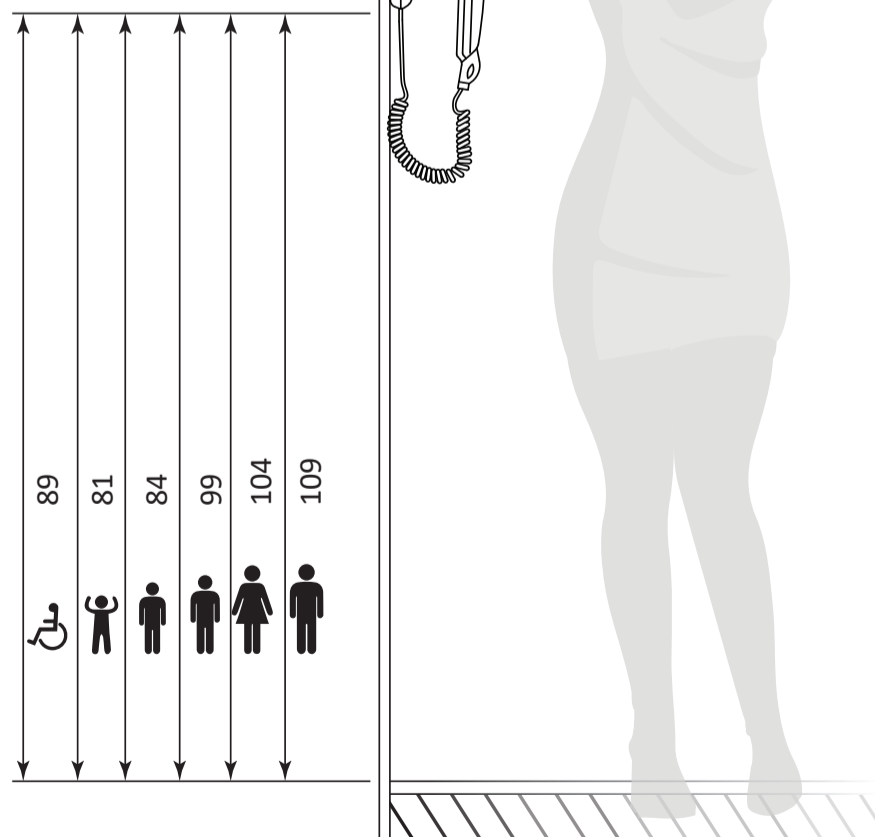

Specifications

Product Name	Wall Mount Hair Dryer 1200W - White
Product Code	DPHD0005
Material	High Impact ABS Plastic
Colour	White
Power	1200W
Voltage	220 V, 50 Hz
Air Speed	> 11 m/s
Air Temperature	65 ± 15°C
Current	4.5A
Blowing rate	12m/s
Blowing volume	67m ³ /h
Water splash proof	IPX1
Speed Setting:	2
Fitting	Wall Mounted
Weight	800 grams (Unboxed) 925 grams (Boxed)

RECOMMENDED MOUNTING HEIGHT

All dimensions are in cm